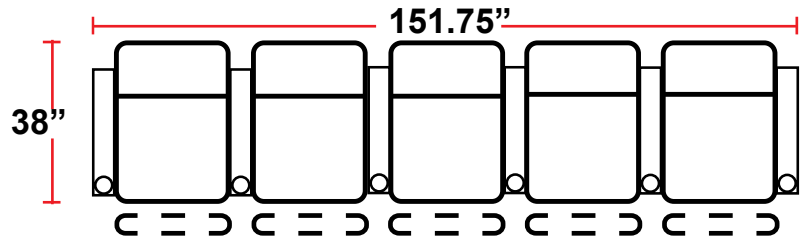

DIMENSIONS

- BACK HEIGHT FROM FLOOR: 44"
- SEAT WIDTH: 23.75"
- SEAT DEPTH: 21.25"
- SEAT HEIGHT: 20.5"
- ARM WIDTH: 6.25"
- DEPTH: 38"
- DEPTH WHEN RECLINED: 67"
- SPACE NEEDED FOR RECLINE: 4"

3901 - TWO-ARM POWER RECLINER

- 38"D x 34.75"W x 44"H

5201 - RIGHT-FACING STRAIGHT ARM POWER RECLINER

- 38"D x 29.25"W x 44"H

5301 - LEFT-FACING STRAIGHT ARM POWER RECLINER

- 38"D x 29.25"W x 44"H

5401 - ARMLESS POWER RECLINER

- 38"D x 23.75"W x 44"H

5341 - LEFT-FACING STRAIGHT/RIGHT-FACING WEDGE ARM POWER RECLINER

- 38"D x 37.5"W x 44"H

5441 - RIGHT FACING WEDGE ARM POWER RECLINER

- 38"D x 32"W x 44"H

Back Height: 44"

3901
Two-Arm Recliner
w/Power Recline

Configuration G
Straight Row of 4

Back Height: 44"

Configuration H
Straight Row of 4 with Loveseat

Configuration I
Straight Row of 4 Double Loveseat

Configuration J
Straight Row of 4 Sofa

Configuration K
Straight Row of 5