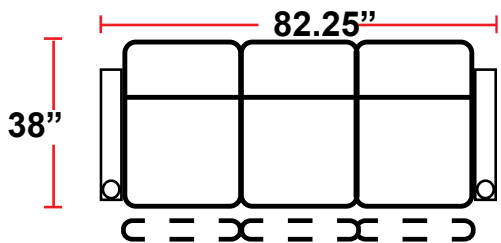

- 38"D x 34.75"W x 44"H

5201 - RIGHT-FACING STRAIGHT ARM POWER RECLINER

- 38"D x 29.25"W x 44"H

5301 - LEFT-FACING STRAIGHT ARM POWER RECLINER

- 38"D x 29.25"W x 44"H

5401 - ARMLESS POWER RECLINER

- 38"D x 23.75"W x 44"H

5341 - LEFT-FACING STRAIGHT/RIGHT-FACING WEDGE ARM POWER RECLINER

- 38"D x 37.5"W x 44"H

5441 - RIGHT FACING WEDGE ARM POWER RECLINER

- 38"D x 32"W x 44"H

Back Height: 44"

3901
Two-Arm Recliner
w/Power Recline

Configuration A
Straight Row of 2

Configuration B
Straight Row of 2
Loveseat

Configuration C
Straight Row of 3

Configuration D
Row of 3, Loveseat Left

Configuration E
Row of 3, Loveseat Right

Configuration F
Straight Row of 3 Sofa

Configuration G
Straight Row of 4

Back Height: 44"

Configuration H
Straight Row of 4 with Loveseat

Configuration I
Straight Row of 4 Double Loveseat

Configuration J
Straight Row of 4 Sofa

Configuration K
Straight Row of 5