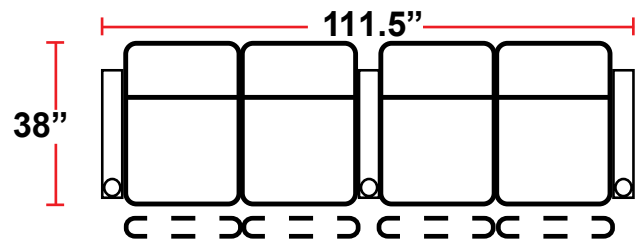

Configuration I
Straight Row of 4 Double Loveseat