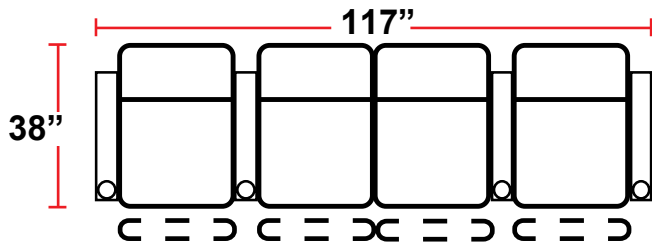

- 38"D x 34.75"W x 44"H

5201 - RIGHT-FACING STRAIGHT ARM POWER RECLINER

- 38"D x 29.25"W x 44"H

5301 - LEFT-FACING STRAIGHT ARM POWER RECLINER

- 38"D x 29.25"W x 44"H

5401 - ARMLESS POWER RECLINER

- 38"D x 23.75"W x 44"H

5341 - LEFT-FACING STRAIGHT/RIGHT-FACING WEDGE ARM POWER RECLINER

- 38"D x 37.5"W x 44"H

5441 - RIGHT FACING WEDGE ARM POWER RECLINER

- 38"D x 32"W x 44"H

Back Height: 44"

3901
Two-Arm Recliner
w/Power Recline

Configuration A
Straight Row of 2

Configuration B
Straight Row of 2
Loveseat

Configuration C
Straight Row of 3

Configuration D
Row of 3, Loveseat Left

Configuration E
Row of 3, Loveseat Right

Configuration F
Straight Row of 3 Sofa

Configuration G
Straight Row of 4

Back Height: 44"

Configuration H
Straight Row of 4 with Loveseat

Configuration I
Straight Row of 4 Double Loveseat

Configuration J
Straight Row of 4 Sofa

Configuration K
Straight Row of 5