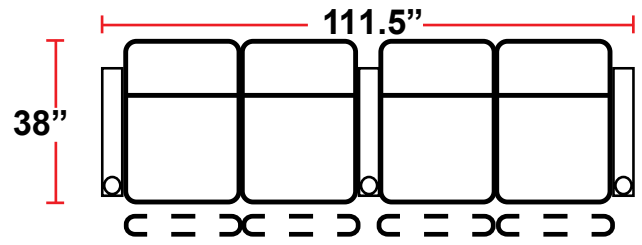

Configuration I
Straight Row of 4 Double Loveseat