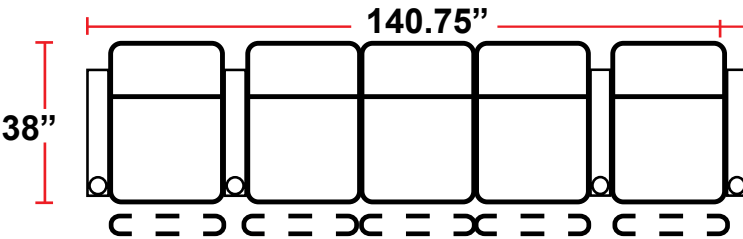

DIMENSIONS

- BACK HEIGHT FROM FLOOR: 44"
- SEAT WIDTH: 23.75"
- SEAT DEPTH: 21.25"
- SEAT HEIGHT: 20.5"
- ARM WIDTH: 6.25"
- DEPTH: 38"
- DEPTH WHEN RECLINED: 67"
- SPACE NEEDED FOR RECLINE: 4"

3901 - TWO-ARM POWER RECLINER

- 38"D x 34.75"W x 44"H

5201 - RIGHT-FACING STRAIGHT ARM POWER RECLINER

- 38"D x 29.25"W x 44"H

5301 - LEFT-FACING STRAIGHT ARM POWER RECLINER

- 38"D x 29.25"W x 44"H

5401 - ARMLESS POWER RECLINER

- 38"D x 23.75"W x 44"H

5341 - LEFT-FACING STRAIGHT/RIGHT-FACING WEDGE ARM POWER RECLINER

- 38"D x 37.5"W x 44"H

5441 - RIGHT FACING WEDGE ARM POWER RECLINER

- 38"D x 32"W x 44"H

Back Height: 44"

3901
Two-Arm Recliner
w/Power Recline

Configuration G
Straight Row of 4

Back Height: 44"

Configuration H
Straight Row of 4 with Loveseat

Configuration I
Straight Row of 4 Double Loveseat

Configuration J
Straight Row of 4 Sofa

Configuration K
Straight Row of 5