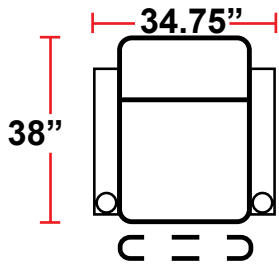

DIMENSIONS

- BACK HEIGHT FROM FLOOR: 44"
- SEAT WIDTH: 23.75"
- SEAT DEPTH: 21.25"
- SEAT HEIGHT: 20.5"
- ARM WIDTH: 6.25"
- DEPTH: 38"
- DEPTH WHEN RECLINED: 67"
- SPACE NEEDED FOR RECLINE: 4"

3901 - TWO-ARM POWER RECLINER

- 38"D x 34.75"W x 44"H

5201 - RIGHT-FACING STRAIGHT ARM POWER RECLINER

- 38"D x 29.25"W x 44"H

5301 - LEFT-FACING STRAIGHT ARM POWER RECLINER

- 38"D x 29.25"W x 44"H

5401 - ARMLESS POWER RECLINER

- 38"D x 23.75"W x 44"H

5341 - LEFT-FACING STRAIGHT/RIGHT-FACING WEDGE ARM POWER RECLINER

- 38"D x 37.5"W x 44"H

5441 - RIGHT FACING WEDGE ARM POWER RECLINER

- 38"D x 32"W x 44"H

Back Height: 44"

3901
Two-Arm Recliner
w/Power Recline

Configuration G
Straight Row of 4

Back Height: 44"

Configuration H
Straight Row of 4 with Loveseat

Configuration I
Straight Row of 4 Double Loveseat

Configuration J
Straight Row of 4 Sofa

Configuration K
Straight Row of 5