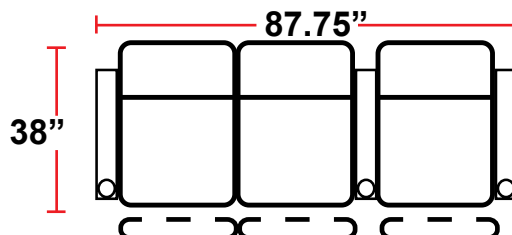

- 38"D x 34.75"W x 44"H

5201 - RIGHT-FACING STRAIGHT ARM POWER RECLINER

- 38"D x 29.25"W x 44"H

5301 - LEFT-FACING STRAIGHT ARM POWER RECLINER

- 38"D x 29.25"W x 44"H

5401 - ARMLESS POWER RECLINER

- 38"D x 23.75"W x 44"H

5341 - LEFT-FACING STRAIGHT/RIGHT-FACING WEDGE ARM POWER RECLINER

- 38"D x 37.5"W x 44"H

5441 - RIGHT FACING WEDGE ARM POWER RECLINER

- 38"D x 32"W x 44"H

Back Height: 44"

3901
Two-Arm Recliner
w/Power Recline

5201
Right Straight Arm
w/Power Recline

5301
Left Straight
Arm w/Power
Recline

5341
LHF Straight Arm/
RHF Wedge Arm
w/Power Recline

5441
RHF Wedge Arm
w/Power Recline

5401
Armless Recliner
w/Power Recline

Configuration A
Straight Row of 2

Configuration B
Straight Row of 2
Loveseat

Configuration C
Straight Row of 3

Configuration D
Row of 3, Loveseat Left

Configuration E
Row of 3, Loveseat Right

Configuration F
Straight Row of 3 Sofa