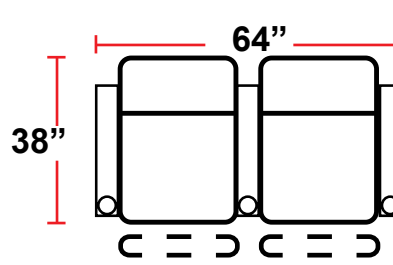

- 38"D x 34.75"W x 44"H

5201 - RIGHT-FACING STRAIGHT ARM POWER RECLINER

- 38"D x 29.25"W x 44"H

5301 - LEFT-FACING STRAIGHT ARM POWER RECLINER

- 38"D x 29.25"W x 44"H

5401 - ARMLESS POWER RECLINER

- 38"D x 23.75"W x 44"H

5341 - LEFT-FACING STRAIGHT/RIGHT-FACING WEDGE ARM POWER RECLINER

- 38"D x 37.5"W x 44"H

5441 - RIGHT FACING WEDGE ARM POWER RECLINER

- 38"D x 32"W x 44"H

Back Height: 44"

3901
Two-Arm Recliner
w/Power Recline

5201
Right Straight Arm
w/Power Recline

5301
Left Straight
Arm w/Power
Recline

5341
LHF Straight Arm/
RHF Wedge Arm
w/Power Recline

5441
RHF Wedge Arm
w/Power Recline

5401
Armless Recliner
w/Power Recline

Configuration A
Straight Row of 2

Configuration B
Straight Row of 2
Loveseat

Configuration C
Straight Row of 3

Configuration D
Row of 3, Loveseat Left

Configuration E
Row of 3, Loveseat Right

Configuration F
Straight Row of 3 Sofa