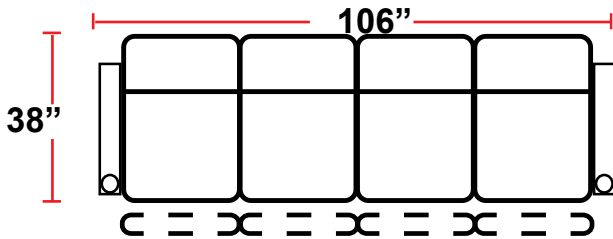

DIMENSIONS

- BACK HEIGHT FROM FLOOR: 44"
- SEAT WIDTH: 23.75"
- SEAT DEPTH: 21.25"
- SEAT HEIGHT: 20.5"
- ARM WIDTH: 6.25"
- DEPTH: 38"
- DEPTH WHEN RECLINED: 67"
- SPACE NEEDED FOR RECLINE: 4"

3901 - TWO-ARM POWER RECLINER

- 38"D x 34.75"W x 44"H

5201 - RIGHT-FACING STRAIGHT ARM POWER RECLINER

- 38"D x 29.25"W x 44"H

5301 - LEFT-FACING STRAIGHT ARM POWER RECLINER

- 38"D x 29.25"W x 44"H

5401 - ARMLESS POWER RECLINER

- 38"D x 23.75"W x 44"H

5341 - LEFT-FACING STRAIGHT/RIGHT-FACING WEDGE ARM POWER RECLINER

- 38"D x 37.5"W x 44"H

5441 - RIGHT FACING WEDGE ARM POWER RECLINER

- 38"D x 32"W x 44"H

Back Height: 44"

3901
Two-Arm Recliner
w/Power Recline

Configuration G
Straight Row of 4

Back Height: 44"

Configuration H
Straight Row of 4 with Loveseat

Configuration I
Straight Row of 4 Double Loveseat

Configuration J
Straight Row of 4 Sofa

Configuration K
Straight Row of 5