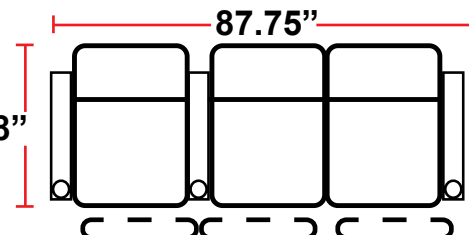

- 38"D x 34.75"W x 44"H

5201 - RIGHT-FACING STRAIGHT ARM POWER RECLINER

- 38"D x 29.25"W x 44"H

5301 - LEFT-FACING STRAIGHT ARM POWER RECLINER

- 38"D x 29.25"W x 44"H

5401 - ARMLESS POWER RECLINER

- 38"D x 23.75"W x 44"H

5341 - LEFT-FACING STRAIGHT/RIGHT-FACING WEDGE ARM POWER RECLINER

- 38"D x 37.5"W x 44"H

5441 - RIGHT FACING WEDGE ARM POWER RECLINER

- 38"D x 32"W x 44"H

Back Height: 44"

3901
Two-Arm Recliner
w/Power Recline

Configuration A
Straight Row of 2

Configuration B
Straight Row of 2
Loveseat

Configuration C
Straight Row of 3

Configuration D
Row of 3, Loveseat Left

Configuration E
Row of 3, Loveseat Right

Configuration F
Straight Row of 3 Sofa

Configuration G
Straight Row of 4

Back Height: 44"

Configuration H
Straight Row of 4 with Loveseat

Configuration I
Straight Row of 4 Double Loveseat

Configuration J
Straight Row of 4 Sofa

Configuration K
Straight Row of 5