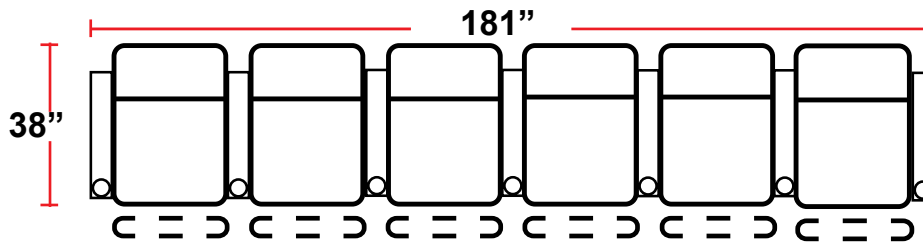

Configuration N
Straight Row of 6