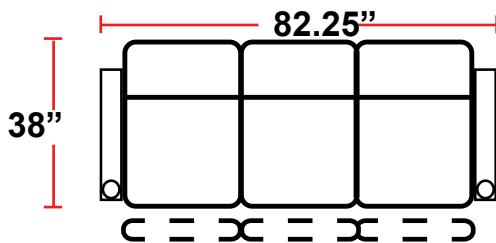

DIMENSIONS

- BACK HEIGHT FROM FLOOR: 44"
- SEAT WIDTH: 23.75"
- SEAT DEPTH: 21.25"
- SEAT HEIGHT: 20.5"
- ARM WIDTH: 6.25"
- DEPTH: 38"
- DEPTH WHEN RECLINED: 67"
- SPACE NEEDED FOR RECLINE: 4"

3901 - TWO-ARM POWER RECLINER

- 38"D x 34.75"W x 44"H

5201 - RIGHT-FACING STRAIGHT ARM POWER RECLINER

- 38"D x 29.25"W x 44"H

5301 - LEFT-FACING STRAIGHT ARM POWER RECLINER

- 38"D x 29.25"W x 44"H

5401 - ARMLESS POWER RECLINER

- 38"D x 23.75"W x 44"H

5341 - LEFT-FACING STRAIGHT/RIGHT-FACING WEDGE ARM POWER RECLINER

- 38"D x 37.5"W x 44"H

5441 - RIGHT FACING WEDGE ARM POWER RECLINER

- 38"D x 32"W x 44"H

Back Height: 44"

3901
Two-Arm Recliner
w/Power Recline

Configuration A
Straight Row of 2

Configuration B
Straight Row of 2
Loveseat

Configuration C
Straight Row of 3

Configuration D
Row of 3, Loveseat Left

Configuration E
Row of 3, Loveseat Right

Configuration F
Straight Row of 3 Sofa