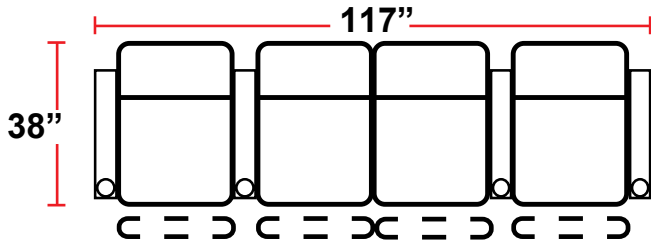

- 38"D x 34.75"W x 44"H

5201 - RIGHT-FACING STRAIGHT ARM POWER RECLINER

- 38"D x 29.25"W x 44"H

5301 - LEFT-FACING STRAIGHT ARM POWER RECLINER

- 38"D x 29.25"W x 44"H

5401 - ARMLESS POWER RECLINER

- 38"D x 23.75"W x 44"H

5341 - LEFT-FACING STRAIGHT/RIGHT-FACING WEDGE ARM POWER RECLINER

- 38"D x 37.5"W x 44"H

5441 - RIGHT FACING WEDGE ARM POWER RECLINER

- 38"D x 32"W x 44"H

Back Height: 44"

3901
Two-Arm Recliner
w/Power Recline

Configuration A
Straight Row of 2

Configuration B
Straight Row of 2
Loveseat

Configuration C
Straight Row of 3

Configuration D
Row of 3, Loveseat Left

Configuration E
Row of 3, Loveseat Right

Configuration F
Straight Row of 3 Sofa

Configuration G
Straight Row of 4

Back Height: 44"

Configuration H
Straight Row of 4 with Loveseat

Configuration I
Straight Row of 4 Double Loveseat

Configuration J
Straight Row of 4 Sofa

Configuration K
Straight Row of 5