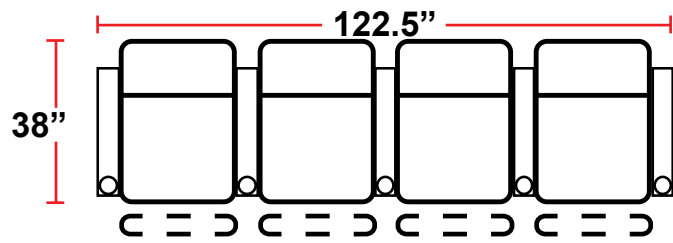

- 38"D x 34.75"W x 44"H

5201 - RIGHT-FACING STRAIGHT ARM POWER RECLINER

- 38"D x 29.25"W x 44"H

5301 - LEFT-FACING STRAIGHT ARM POWER RECLINER

- 38"D x 29.25"W x 44"H

5401 - ARMLESS POWER RECLINER

- 38"D x 23.75"W x 44"H

5341 - LEFT-FACING STRAIGHT/RIGHT-FACING WEDGE ARM POWER RECLINER

- 38"D x 37.5"W x 44"H

5441 - RIGHT FACING WEDGE ARM POWER RECLINER

- 38"D x 32"W x 44"H

Back Height: 44"

3901
Two-Arm Recliner
w/Power Recline

Configuration A
Straight Row of 2

Configuration B
Straight Row of 2
Loveseat

Configuration C
Straight Row of 3

Configuration D
Row of 3, Loveseat Left

Configuration E
Row of 3, Loveseat Right

Configuration F
Straight Row of 3 Sofa

Configuration G
Straight Row of 4

Back Height: 44"

Configuration H
Straight Row of 4 with Loveseat

Configuration I
Straight Row of 4 Double Loveseat

Configuration J
Straight Row of 4 Sofa

Configuration K
Straight Row of 5