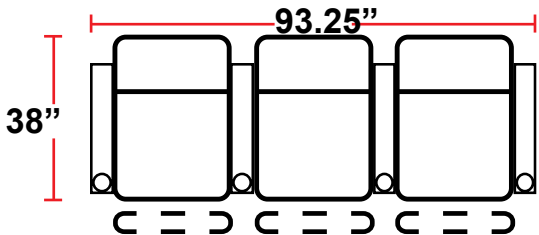

- 38"D x 34.75"W x 44"H

5201 - RIGHT-FACING STRAIGHT ARM POWER RECLINER

- 38"D x 29.25"W x 44"H

5301 - LEFT-FACING STRAIGHT ARM POWER RECLINER

- 38"D x 29.25"W x 44"H

5401 - ARMLESS POWER RECLINER

- 38"D x 23.75"W x 44"H

5341 - LEFT-FACING STRAIGHT/RIGHT-FACING WEDGE ARM POWER RECLINER

- 38"D x 37.5"W x 44"H

5441 - RIGHT FACING WEDGE ARM POWER RECLINER

- 38"D x 32"W x 44"H

Back Height: 44"

3901
Two-Arm Recliner
w/Power Recline

5201
Right Straight Arm
w/Power Recline

5301
Left Straight
Arm w/Power
Recline

5341
LHF Straight Arm/
RHF Wedge Arm
w/Power Recline

5441
RHF Wedge Arm
w/Power Recline

5401
Armless Recliner
w/Power Recline

Configuration A
Straight Row of 2

Configuration B
Straight Row of 2
Loveseat

Configuration C
Straight Row of 3

Configuration D
Row of 3, Loveseat Left

Configuration E
Row of 3, Loveseat Right

Configuration F
Straight Row of 3 Sofa