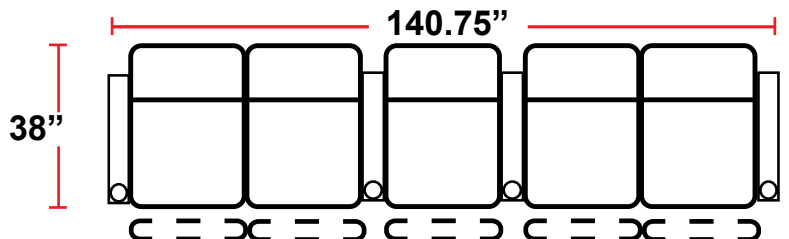

Configuration M
Row of 5 Double Loveseat Captain Chair