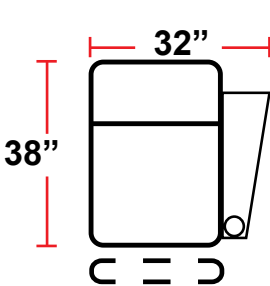

5441
RHF Wedge Arm
w/Power Recline