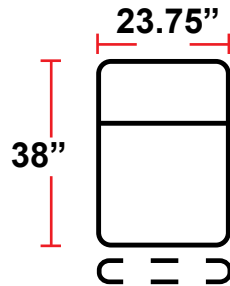

DIMENSIONS

- BACK HEIGHT FROM FLOOR: 44"
- SEAT WIDTH: 23.75"
- SEAT DEPTH: 21.25"
- SEAT HEIGHT: 20.5"
- ARM WIDTH: 6.25"
- DEPTH: 38"
- DEPTH WHEN RECLINED: 67"
- SPACE NEEDED FOR RECLINE: 4"

3901 - TWO-ARM POWER RECLINER

- 38"D x 34.75"W x 44"H

5201 - RIGHT-FACING STRAIGHT ARM POWER RECLINER

- 38"D x 29.25"W x 44"H

5301 - LEFT-FACING STRAIGHT ARM POWER RECLINER

- 38"D x 29.25"W x 44"H

5401 - ARMLESS POWER RECLINER

- 38"D x 23.75"W x 44"H

5341 - LEFT-FACING STRAIGHT/RIGHT-FACING WEDGE ARM POWER RECLINER

- 38"D x 37.5"W x 44"H

5441 - RIGHT FACING WEDGE ARM POWER RECLINER

- 38"D x 32"W x 44"H

Back Height: 44"

3901
Two-Arm Recliner
w/Power Recline

5201
Right Straight Arm
w/Power Recline

5301
Left Straight
Arm w/Power
Recline

5341
LHF Straight Arm/
RHF Wedge Arm
w/Power Recline

5441
RHF Wedge Arm
w/Power Recline

5401
Armless Recliner
w/Power Recline