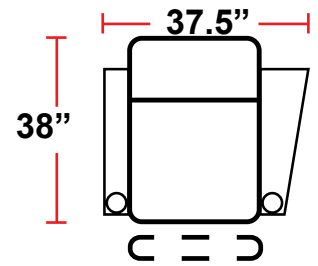

5341
LHF Straight Arm/
RHF Wedge Arm
w/Power Recline