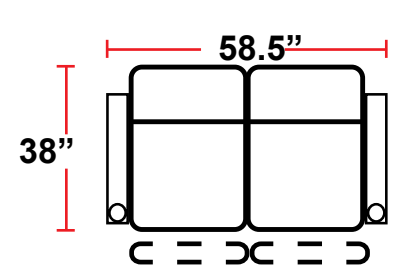

- 38"D x 34.75"W x 44"H

5201 - RIGHT-FACING STRAIGHT ARM POWER RECLINER

- 38"D x 29.25"W x 44"H

5301 - LEFT-FACING STRAIGHT ARM POWER RECLINER

- 38"D x 29.25"W x 44"H

5401 - ARMLESS POWER RECLINER

- 38"D x 23.75"W x 44"H

5341 - LEFT-FACING STRAIGHT/RIGHT-FACING WEDGE ARM POWER RECLINER

- 38"D x 37.5"W x 44"H

5441 - RIGHT FACING WEDGE ARM POWER RECLINER

- 38"D x 32"W x 44"H

Back Height: 44"

3901
Two-Arm Recliner
w/Power Recline

5201
Right Straight Arm
w/Power Recline

5301
Left Straight
Arm w/Power
Recline

5341
LHF Straight Arm/
RHF Wedge Arm
w/Power Recline

5441
RHF Wedge Arm
w/Power Recline

5401
Armless Recliner
w/Power Recline

Configuration A
Straight Row of 2

Configuration B
Straight Row of 2
Loveseat

Configuration C
Straight Row of 3

Configuration D
Row of 3, Loveseat Left

Configuration E
Row of 3, Loveseat Right

Configuration F
Straight Row of 3 Sofa