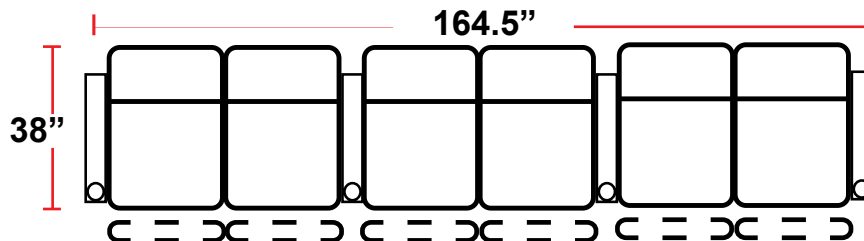

Configuration O
Straight Row of 6 Triple Lovesats