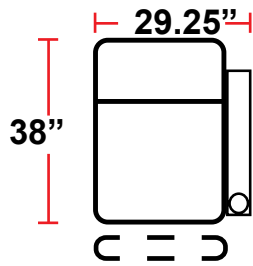

DIMENSIONS

- BACK HEIGHT FROM FLOOR: 44"
- SEAT WIDTH: 23.75"
- SEAT DEPTH: 21.25"
- SEAT HEIGHT: 20.5"
- ARM WIDTH: 6.25"
- DEPTH: 38"
- DEPTH WHEN RECLINED: 67"
- SPACE NEEDED FOR RECLINE: 4"

3901 - TWO-ARM POWER RECLINER

- 38"D x 34.75"W x 44"H

5201 - RIGHT-FACING STRAIGHT ARM POWER RECLINER

- 38"D x 29.25"W x 44"H

5301 - LEFT-FACING STRAIGHT ARM POWER RECLINER

- 38"D x 29.25"W x 44"H

5401 - ARMLESS POWER RECLINER

- 38"D x 23.75"W x 44"H

5341 - LEFT-FACING STRAIGHT/RIGHT-FACING WEDGE ARM POWER RECLINER

- 38"D x 37.5"W x 44"H

5441 - RIGHT FACING WEDGE ARM POWER RECLINER

- 38"D x 32"W x 44"H

Back Height: 44"

3901
Two-Arm Recliner
w/Power Recline

Configuration G
Straight Row of 4

Back Height: 44"

Configuration H
Straight Row of 4 with Loveseat

Configuration I
Straight Row of 4 Double Loveseat

Configuration J
Straight Row of 4 Sofa

Configuration K
Straight Row of 5