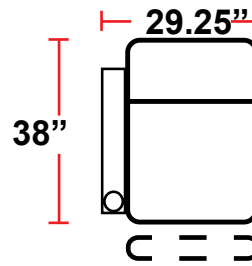

5301
Left Straight
Arm w/Power
Recline