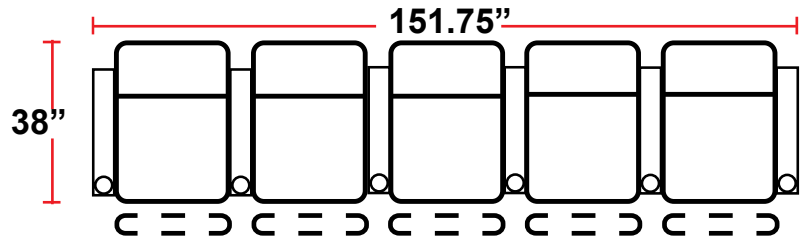

DIMENSIONS

- BACK HEIGHT FROM FLOOR: 44"
- SEAT WIDTH: 23.75"
- SEAT DEPTH: 21.25"
- SEAT HEIGHT: 20.5"
- ARM WIDTH: 6.25"
- DEPTH: 38"
- DEPTH WHEN RECLINED: 67"
- SPACE NEEDED FOR RECLINE: 4"

3901 - TWO-ARM POWER RECLINER

- 38"D x 34.75"W x 44"H

5201 - RIGHT-FACING STRAIGHT ARM POWER RECLINER

- 38"D x 29.25"W x 44"H

5301 - LEFT-FACING STRAIGHT ARM POWER RECLINER

- 38"D x 29.25"W x 44"H

5401 - ARMLESS POWER RECLINER

- 38"D x 23.75"W x 44"H

5341 - LEFT-FACING STRAIGHT/RIGHT-FACING WEDGE ARM POWER RECLINER

- 38"D x 37.5"W x 44"H

5441 - RIGHT FACING WEDGE ARM POWER RECLINER

- 38"D x 32"W x 44"H

Back Height: 44"

3901
Two-Arm Recliner
w/Power Recline

Configuration G
Straight Row of 4

Back Height: 44"

Configuration H
Straight Row of 4 with Loveseat

Configuration I
Straight Row of 4 Double Loveseat

Configuration J
Straight Row of 4 Sofa

Configuration K
Straight Row of 5