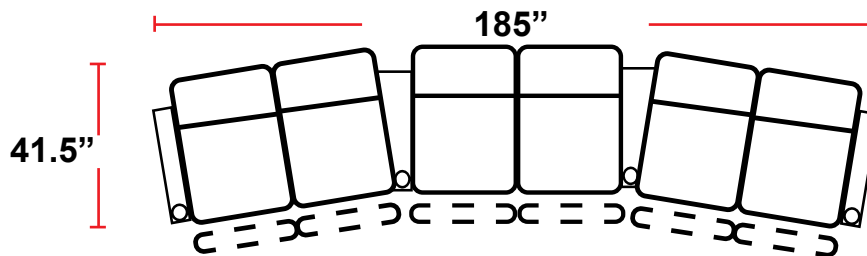

DIMENSIONS

- BACK HEIGHT FROM FLOOR: 44"
- SEAT WIDTH: 25"
- SEAT DEPTH: 21.5"
- SEAT HEIGHT: 20"
- ARM WIDTH: 6.5"(STRAIGHT) 11.5"(CURVED)
- DEPTH: 38.5"
- DEPTH WHEN RECLINED: 67"
- SPACE NEEDED FOR RECLINE: 4"

3901 - TWO-ARM POWER RECLINER

- 38.5"D x 38"W x 44"H

5201 - RIGHT-FACING STRAIGHT ARM POWER RECLINER

- 38.5"D x 31.5"W x 44"H

5301 - LEFT-FACING STRAIGHT ARM POWER RECLINER

- 38.5"D x 31.5"W x 44"H

5401 - ARMLESS POWER RECLINER

- 38.5"D x 25"W x 44"H

5341 - LEFT-FACING STRAIGHT/RIGHT-FACING WEDGE ARM POWER RECLINER

- 38.5"D x 42.5"W x 44"H

5441 - RIGHT FACING WEDGE ARM POWER RECLINER

- 38.5"D x 36"W x 44"H

Back Height: 44"

3901

Two-Arm Recliner
w/Power Recline

Back Height: 44"

Configuration P
Straight Row of 6

Configuration P Curved
Curved Row of 6

Configuration Q
Straight Row of 6 Triple Loveseats

Configuration Q Curved
Curved Row of 6 Triple Loveseats