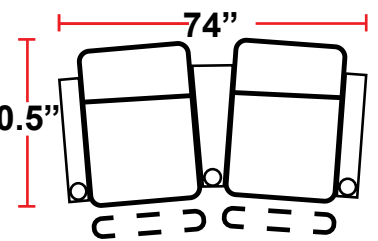

Configuration A Curved
Curved Row of 2