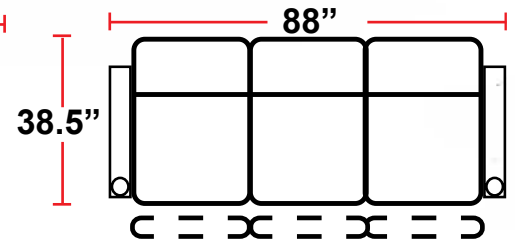

DIMENSIONS

- BACK HEIGHT FROM FLOOR: 44"
- SEAT WIDTH: 25"
- SEAT DEPTH: 21.5"
- SEAT HEIGHT: 20"
- ARM WIDTH: 6.5"(STRAIGHT) 11.5"(CURVED)
- DEPTH: 38.5"
- DEPTH WHEN RECLINED: 67"
- SPACE NEEDED FOR RECLINE: 4"

3901 - TWO-ARM POWER RECLINER

- 38.5"D x 38"W x 44"H

5201 - RIGHT-FACING STRAIGHT ARM POWER RECLINER

- 38.5"D x 31.5"W x 44"H

5301 - LEFT-FACING STRAIGHT ARM POWER RECLINER

- 38.5"D x 31.5"W x 44"H

5401 - ARMLESS POWER RECLINER

- 38.5"D x 25"W x 44"H

5341 - LEFT-FACING STRAIGHT/RIGHT-FACING WEDGE ARM POWER RECLINER

- 38.5"D x 42.5"W x 44"H

5441 - RIGHT FACING WEDGE ARM POWER RECLINER

- 38.5"D x 36"W x 44"H

Back Height: 44"

3901

Two-Arm Recliner
w/Power Recline

Configuration C Curved

Curved Row of 3

Configuration D

Straight Row of 3,
Loveseat Left

Configuration E

Straight Row of 3,
Loveseat Right

Configuration F

Straight Row of 3 Sofa