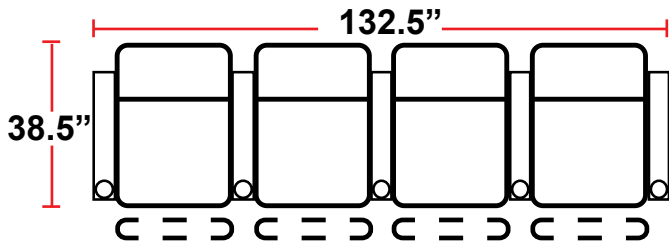

Back Height: 44"

Configuration G
Straight Row of 4