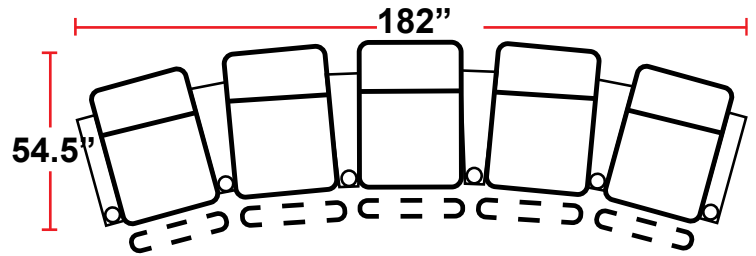

3901 - TWO-ARM POWER RECLINER

- 38.5"D x 38"W x 44"H

5201 - RIGHT-FACING STRAIGHT ARM POWER RECLINER

- 38.5"D x 31.5"W x 44"H

5301 - LEFT-FACING STRAIGHT ARM POWER RECLINER

- 38.5"D x 31.5"W x 44"H

5401 - ARMLESS POWER RECLINER

- 38.5"D x 25"W x 44"H

5341 - LEFT-FACING STRAIGHT/RIGHT-FACING WEDGE ARM POWER RECLINER

- 38.5"D x 42.5"W x 44"H

5441 - RIGHT FACING WEDGE ARM POWER RECLINER

- 38.5"D x 36"W x 44"H

Back Height: 44"

3901

Two-Arm Recliner
w/Power Recline

Configuration I Curved
Curved Row of 4 Double Loveseat

Configuration J
Row of 4 w/Center Wedge

Configuration K
Modified Curved Row of 4

Configuration L
Straight Row of 4 Sofa

Back Height: 44"

Configuration M
Straight Row of 5

Configuration M Curved
Curved Row of 5

Configuration N
Straight Row of 5 w/Sofa

Configuration N Curved
Curved Row of 5 w/Sofa

Configuration O
Straight Row of 5 Double Loveseat
Captain's Chair

Configuration O Curved
Curved Row of 5 Double Loveseat
Captain's Chair