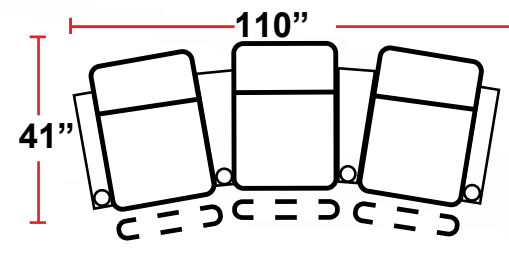

3901 - TWO-ARM POWER RECLINER

- 38.5"D x 38"W x 44"H

5201 - RIGHT-FACING STRAIGHT ARM POWER RECLINER

- 38.5"D x 31.5"W x 44"H

5301 - LEFT-FACING STRAIGHT ARM POWER RECLINER

- 38.5"D x 31.5"W x 44"H

5401 - ARMLESS POWER RECLINER

- 38.5"D x 25"W x 44"H

5341 - LEFT-FACING STRAIGHT/RIGHT-FACING WEDGE ARM POWER RECLINER

- 38.5"D x 42.5"W x 44"H

5441 - RIGHT FACING WEDGE ARM POWER RECLINER

- 38.5"D x 36"W x 44"H

Back Height: 44"

3901

Two-Arm Recliner
w/Power Recline

5401

Armless Recliner
w/Power Recline

Configuration A
Straight Row of 2

Configuration A Curved
Curved Row of 2

Configuration B

Straight Row of 2 Loveseat

Configuration C

Straight Row of 3

Configuration C Curved

Curved Row of 3

Configuration D

Straight Row of 3,
Loveseat Left

Configuration E

Straight Row of 3,
Loveseat Right

Configuration F

Straight Row of 3 Sofa