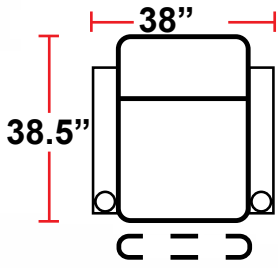

DIMENSIONS

- BACK HEIGHT FROM FLOOR: 44"
- SEAT WIDTH: 25"
- SEAT DEPTH: 21.5"
- SEAT HEIGHT: 20"
- ARM WIDTH: 6.5"(STRAIGHT) 11.5"(CURVED)
- DEPTH: 38.5"
- DEPTH WHEN RECLINED: 67"
- SPACE NEEDED FOR RECLINE: 4"

3901 - TWO-ARM POWER RECLINER

- 38.5"D x 38"W x 44"H

5201 - RIGHT-FACING STRAIGHT ARM POWER RECLINER

- 38.5"D x 31.5"W x 44"H

5301 - LEFT-FACING STRAIGHT ARM POWER RECLINER

- 38.5"D x 31.5"W x 44"H

5401 - ARMLESS POWER RECLINER

- 38.5"D x 25"W x 44"H

5341 - LEFT-FACING STRAIGHT/RIGHT-FACING WEDGE ARM POWER RECLINER

- 38.5"D x 42.5"W x 44"H

5441 - RIGHT FACING WEDGE ARM POWER RECLINER

- 38.5"D x 36"W x 44"H

Back Height: 44"

3901

Two-Arm Recliner
w/Power Recline

Back Height: 44"

Configuration P
Straight Row of 6

Configuration P Curved
Curved Row of 6

Configuration Q
Straight Row of 6 Triple Loveseats

Configuration Q Curved
Curved Row of 6 Triple Loveseats