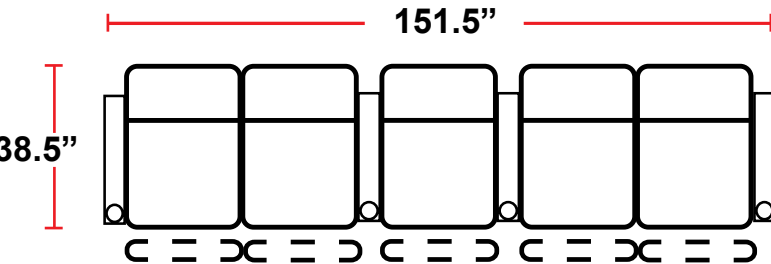

Configuration O
Straight Row of 5 Double Loveseat
Captain's Chair