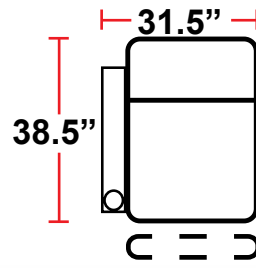

5301

Left Straight Arm
w/Power Recline