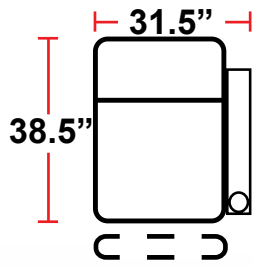

DIMENSIONS

- BACK HEIGHT FROM FLOOR: 44"
- SEAT WIDTH: 25"
- SEAT DEPTH: 21.5"
- SEAT HEIGHT: 20"
- ARM WIDTH: 6.5"(STRAIGHT) 11.5"(CURVED)
- DEPTH: 38.5"
- DEPTH WHEN RECLINED: 67"
- SPACE NEEDED FOR RECLINE: 4"

3901 - TWO-ARM POWER RECLINER

- 38.5"D x 38"W x 44"H

5201 - RIGHT-FACING STRAIGHT ARM POWER RECLINER

- 38.5"D x 31.5"W x 44"H

5301 - LEFT-FACING STRAIGHT ARM POWER RECLINER

- 38.5"D x 31.5"W x 44"H

5401 - ARMLESS POWER RECLINER

- 38.5"D x 25"W x 44"H

5341 - LEFT-FACING STRAIGHT/RIGHT-FACING WEDGE ARM POWER RECLINER

- 38.5"D x 42.5"W x 44"H

5441 - RIGHT FACING WEDGE ARM POWER RECLINER

- 38.5"D x 36"W x 44"H

Back Height: 44"

3901

Two-Arm Recliner
w/Power Recline