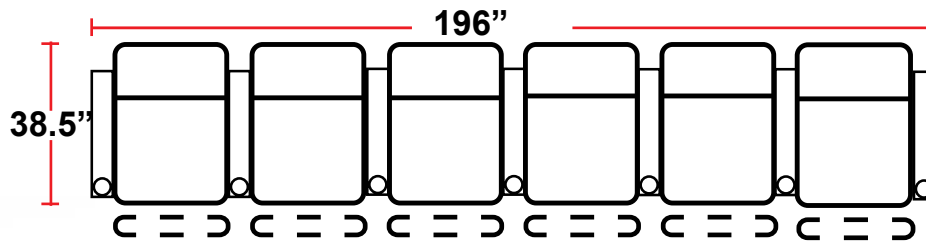

Back Height: 44"

Configuration P
Straight Row of 6