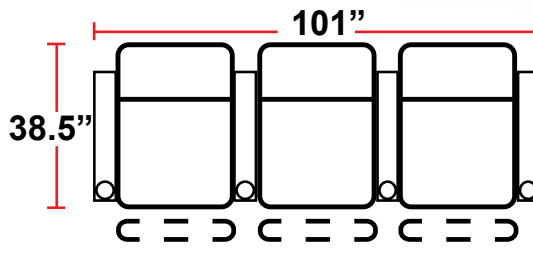

DIMENSIONS

- BACK HEIGHT FROM FLOOR: 44"
- SEAT WIDTH: 25"
- SEAT DEPTH: 21.5"
- SEAT HEIGHT: 20"
- ARM WIDTH: 6.5"(STRAIGHT) 11.5"(CURVED)
- DEPTH: 38.5"
- DEPTH WHEN RECLINED: 67"
- SPACE NEEDED FOR RECLINE: 4"

3901 - TWO-ARM POWER RECLINER

- 38.5"D x 38"W x 44"H

5201 - RIGHT-FACING STRAIGHT ARM POWER RECLINER

- 38.5"D x 31.5"W x 44"H

5301 - LEFT-FACING STRAIGHT ARM POWER RECLINER

- 38.5"D x 31.5"W x 44"H

5401 - ARMLESS POWER RECLINER

- 38.5"D x 25"W x 44"H

5341 - LEFT-FACING STRAIGHT/RIGHT-FACING WEDGE ARM POWER RECLINER

- 38.5"D x 42.5"W x 44"H

5441 - RIGHT FACING WEDGE ARM POWER RECLINER

- 38.5"D x 36"W x 44"H

Back Height: 44"

3901

Two-Arm Recliner
w/Power Recline

5401

Armless Recliner
w/Power Recline

Configuration A
Straight Row of 2

Configuration A Curved
Curved Row of 2

Configuration B

Straight Row of 2 Loveseat

Configuration C

Straight Row of 3