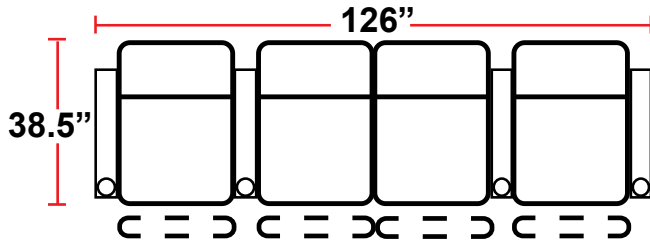

Configuration H
Straight Row of 4 w/Loveseat