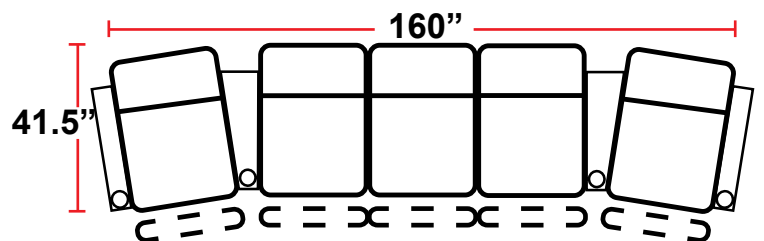

Configuration N Curved
Curved Row of 5 w/Sofa