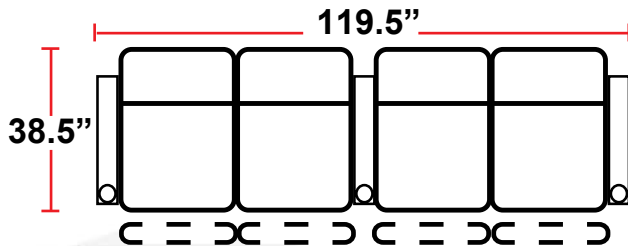

3901 - TWO-ARM POWER RECLINER

- 38.5"D x 38"W x 44"H

5201 - RIGHT-FACING STRAIGHT ARM POWER RECLINER

- 38.5"D x 31.5"W x 44"H

5301 - LEFT-FACING STRAIGHT ARM POWER RECLINER

- 38.5"D x 31.5"W x 44"H

5401 - ARMLESS POWER RECLINER

- 38.5"D x 25"W x 44"H

5341 - LEFT-FACING STRAIGHT/RIGHT-FACING WEDGE ARM POWER RECLINER

- 38.5"D x 42.5"W x 44"H

5441 - RIGHT FACING WEDGE ARM POWER RECLINER

- 38.5"D x 36"W x 44"H

Back Height: 44"

3901

Two-Arm Recliner
w/Power Recline

Back Height: 44"

Configuration G
Straight Row of 4

Configuration G Curved
Curved Row of 4

Configuration H
Straight Row of 4 w/Loveseat

Configuration H Curved
Curved Row of 4 w/Loveseat

Configuration I
Straight Row of 4 Double Loveseat

Configuration I Curved
Curved Row of 4 Double Loveseat

Configuration J
Row of 4 w/Center Wedge

Configuration K
Modified Curved Row of 4

Configuration L
Straight Row of 4 Sofa

Back Height: 44"

Configuration M
Straight Row of 5