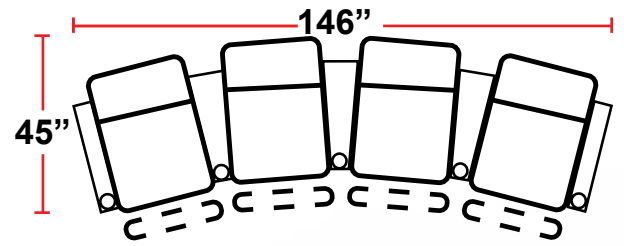

Configuration G Curved
Curved Row of 4