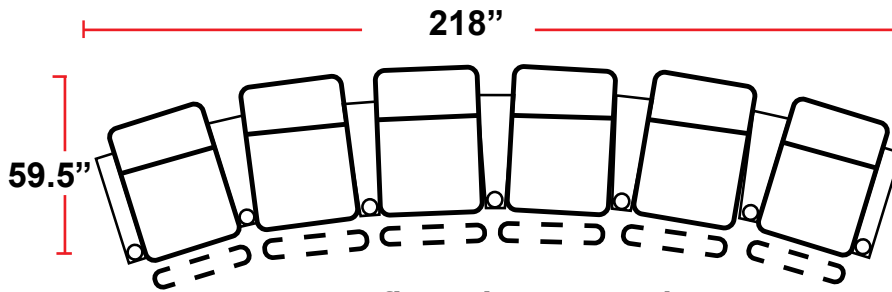

Configuration P Curved
Curved Row of 6