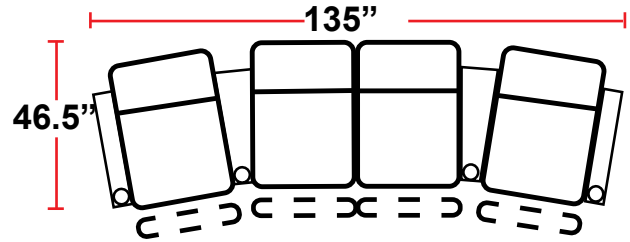

3901 - TWO-ARM POWER RECLINER

- 38.5"D x 38"W x 44"H

5201 - RIGHT-FACING STRAIGHT ARM POWER RECLINER

- 38.5"D x 31.5"W x 44"H

5301 - LEFT-FACING STRAIGHT ARM POWER RECLINER

- 38.5"D x 31.5"W x 44"H

5401 - ARMLESS POWER RECLINER

- 38.5"D x 25"W x 44"H

5341 - LEFT-FACING STRAIGHT/RIGHT-FACING WEDGE ARM POWER RECLINER

- 38.5"D x 42.5"W x 44"H

5441 - RIGHT FACING WEDGE ARM POWER RECLINER

- 38.5"D x 36"W x 44"H

Back Height: 44"

3901

Two-Arm Recliner
w/Power Recline

Back Height: 44"

Configuration G
Straight Row of 4

Configuration G Curved
Curved Row of 4

Configuration H
Straight Row of 4 w/Loveseat

Configuration H Curved
Curved Row of 4 w/Loveseat

Configuration I
Straight Row of 4 Double Loveseat

Configuration I Curved
Curved Row of 4 Double Loveseat

Configuration J
Row of 4 w/Center Wedge

Configuration K
Modified Curved Row of 4

Configuration L
Straight Row of 4 Sofa

Back Height: 44"

Configuration M
Straight Row of 5