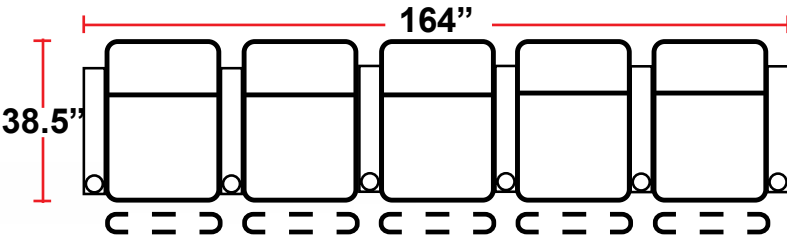

3901 - TWO-ARM POWER RECLINER

- 38.5"D x 38"W x 44"H

5201 - RIGHT-FACING STRAIGHT ARM POWER RECLINER

- 38.5"D x 31.5"W x 44"H

5301 - LEFT-FACING STRAIGHT ARM POWER RECLINER

- 38.5"D x 31.5"W x 44"H

5401 - ARMLESS POWER RECLINER

- 38.5"D x 25"W x 44"H

5341 - LEFT-FACING STRAIGHT/RIGHT-FACING WEDGE ARM POWER RECLINER

- 38.5"D x 42.5"W x 44"H

5441 - RIGHT FACING WEDGE ARM POWER RECLINER

- 38.5"D x 36"W x 44"H

Back Height: 44"

3901

Two-Arm Recliner
w/Power Recline

Configuration I Curved
Curved Row of 4 Double Loveseat

Configuration J
Row of 4 w/Center Wedge

Configuration K
Modified Curved Row of 4

Configuration L
Straight Row of 4 Sofa

Back Height: 44"

Configuration M
Straight Row of 5