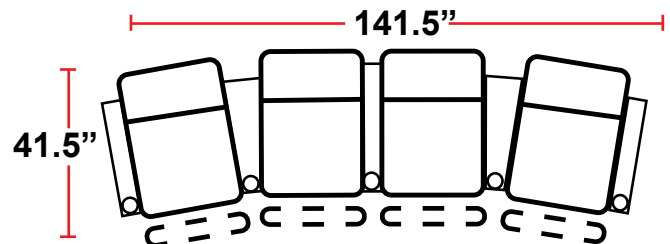

3901 - TWO-ARM POWER RECLINER

- 38.5"D x 38"W x 44"H

5201 - RIGHT-FACING STRAIGHT ARM POWER RECLINER

- 38.5"D x 31.5"W x 44"H

5301 - LEFT-FACING STRAIGHT ARM POWER RECLINER

- 38.5"D x 31.5"W x 44"H

5401 - ARMLESS POWER RECLINER

- 38.5"D x 25"W x 44"H

5341 - LEFT-FACING STRAIGHT/RIGHT-FACING WEDGE ARM POWER RECLINER

- 38.5"D x 42.5"W x 44"H

5441 - RIGHT FACING WEDGE ARM POWER RECLINER

- 38.5"D x 36"W x 44"H

Back Height: 44"

3901

Two-Arm Recliner
w/Power Recline

Back Height: 44"

Configuration G
Straight Row of 4

Configuration G Curved
Curved Row of 4

Configuration H
Straight Row of 4 w/Loveseat

Configuration H Curved
Curved Row of 4 w/Loveseat

Configuration I
Straight Row of 4 Double Loveseat

Configuration I Curved
Curved Row of 4 Double Loveseat

Configuration J
Row of 4 w/Center Wedge

Configuration K
Modified Curved Row of 4

Configuration L
Straight Row of 4 Sofa

Back Height: 44"

Configuration M
Straight Row of 5