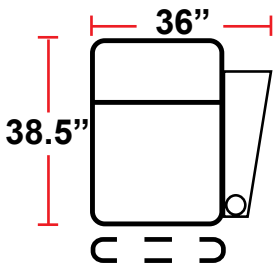

DIMENSIONS

- BACK HEIGHT FROM FLOOR: 44"
- SEAT WIDTH: 25"
- SEAT DEPTH: 21.5"
- SEAT HEIGHT: 20"
- ARM WIDTH: 6.5"(STRAIGHT) 11.5"(CURVED)
- DEPTH: 38.5"
- DEPTH WHEN RECLINED: 67"
- SPACE NEEDED FOR RECLINE: 4"

3901 - TWO-ARM POWER RECLINER

- 38.5"D x 38"W x 44"H

5201 - RIGHT-FACING STRAIGHT ARM POWER RECLINER

- 38.5"D x 31.5"W x 44"H

5301 - LEFT-FACING STRAIGHT ARM POWER RECLINER

- 38.5"D x 31.5"W x 44"H

5401 - ARMLESS POWER RECLINER

- 38.5"D x 25"W x 44"H

5341 - LEFT-FACING STRAIGHT/RIGHT-FACING WEDGE ARM POWER RECLINER

- 38.5"D x 42.5"W x 44"H

5441 - RIGHT FACING WEDGE ARM POWER RECLINER

- 38.5"D x 36"W x 44"H

Back Height: 44"

3901

Two-Arm Recliner
w/Power Recline

5201

Right Straight Arm
w/Power Recline

5301

Left Straight Arm
w/Power Recline

5341

LHF Straight Arm/RHF
Wedge Arm
w/Power Recline

5441

RHF Wedge Arm
w/Power Recline