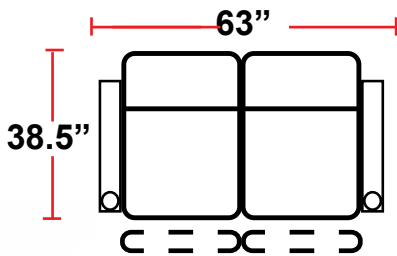

3901 - TWO-ARM POWER RECLINER

- 38.5"D x 38"W x 44"H

5201 - RIGHT-FACING STRAIGHT ARM POWER RECLINER

- 38.5"D x 31.5"W x 44"H

5301 - LEFT-FACING STRAIGHT ARM POWER RECLINER

- 38.5"D x 31.5"W x 44"H

5401 - ARMLESS POWER RECLINER

- 38.5"D x 25"W x 44"H

5341 - LEFT-FACING STRAIGHT/RIGHT-FACING WEDGE ARM POWER RECLINER

- 38.5"D x 42.5"W x 44"H

5441 - RIGHT FACING WEDGE ARM POWER RECLINER

- 38.5"D x 36"W x 44"H

Back Height: 44"

3901

Two-Arm Recliner
w/Power Recline

5401

Armless Recliner
w/Power Recline

Configuration A
Straight Row of 2

Configuration A Curved
Curved Row of 2

Configuration B

Straight Row of 2 Loveseat

Configuration C

Straight Row of 3

Configuration C Curved

Curved Row of 3

Configuration D

Straight Row of 3,
Loveseat Left

Configuration E

Straight Row of 3,
Loveseat Right

Configuration F

Straight Row of 3 Sofa