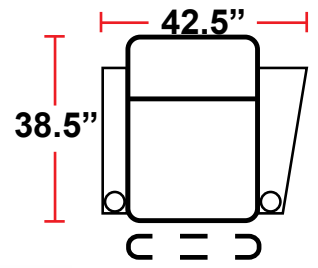

5341

LHF Straight Arm/RHF
Wedge Arm
w/Power Recline