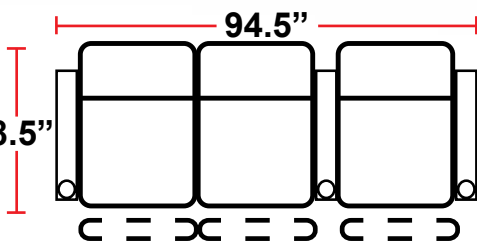

3901 - TWO-ARM POWER RECLINER

- 38.5"D x 38"W x 44"H

5201 - RIGHT-FACING STRAIGHT ARM POWER RECLINER

- 38.5"D x 31.5"W x 44"H

5301 - LEFT-FACING STRAIGHT ARM POWER RECLINER

- 38.5"D x 31.5"W x 44"H

5401 - ARMLESS POWER RECLINER

- 38.5"D x 25"W x 44"H

5341 - LEFT-FACING STRAIGHT/RIGHT-FACING WEDGE ARM POWER RECLINER

- 38.5"D x 42.5"W x 44"H

5441 - RIGHT FACING WEDGE ARM POWER RECLINER

- 38.5"D x 36"W x 44"H

Back Height: 44"

3901

Two-Arm Recliner
w/Power Recline

5401

Armless Recliner
w/Power Recline

Configuration A
Straight Row of 2

Configuration A Curved
Curved Row of 2

Configuration B

Straight Row of 2 Loveseat

Configuration C

Straight Row of 3

Configuration C Curved

Curved Row of 3

Configuration D

Straight Row of 3,
Loveseat Left

Configuration E

Straight Row of 3,
Loveseat Right

Configuration F

Straight Row of 3 Sofa