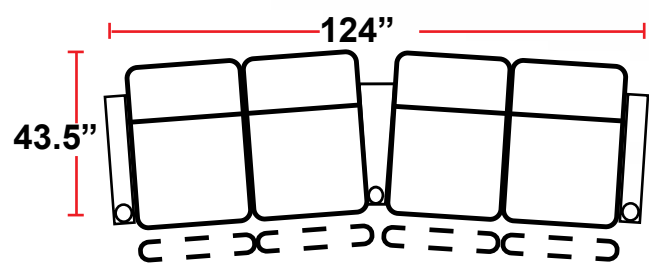

3901 - TWO-ARM POWER RECLINER

- 38.5"D x 38"W x 44"H

5201 - RIGHT-FACING STRAIGHT ARM POWER RECLINER

- 38.5"D x 31.5"W x 44"H

5301 - LEFT-FACING STRAIGHT ARM POWER RECLINER

- 38.5"D x 31.5"W x 44"H

5401 - ARMLESS POWER RECLINER

- 38.5"D x 25"W x 44"H

5341 - LEFT-FACING STRAIGHT/RIGHT-FACING WEDGE ARM POWER RECLINER

- 38.5"D x 42.5"W x 44"H

5441 - RIGHT FACING WEDGE ARM POWER RECLINER

- 38.5"D x 36"W x 44"H

Back Height: 44"

3901

Two-Arm Recliner
w/Power Recline

Back Height: 44"

Configuration G
Straight Row of 4

Configuration G Curved
Curved Row of 4

Configuration H
Straight Row of 4 w/Loveseat

Configuration H Curved
Curved Row of 4 w/Loveseat

Configuration I
Straight Row of 4 Double Loveseat

Configuration I Curved
Curved Row of 4 Double Loveseat

Configuration J
Row of 4 w/Center Wedge

Configuration K
Modified Curved Row of 4

Configuration L
Straight Row of 4 Sofa

Back Height: 44"

Configuration M
Straight Row of 5