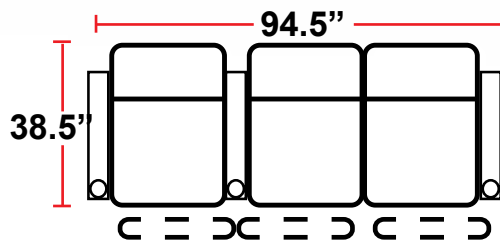

3901 - TWO-ARM POWER RECLINER

- 38.5"D x 38"W x 44"H

5201 - RIGHT-FACING STRAIGHT ARM POWER RECLINER

- 38.5"D x 31.5"W x 44"H

5301 - LEFT-FACING STRAIGHT ARM POWER RECLINER

- 38.5"D x 31.5"W x 44"H

5401 - ARMLESS POWER RECLINER

- 38.5"D x 25"W x 44"H

5341 - LEFT-FACING STRAIGHT/RIGHT-FACING WEDGE ARM POWER RECLINER

- 38.5"D x 42.5"W x 44"H

5441 - RIGHT FACING WEDGE ARM POWER RECLINER

- 38.5"D x 36"W x 44"H

Back Height: 44"

3901

Two-Arm Recliner
w/Power Recline

5401

Armless Recliner
w/Power Recline

Configuration A
Straight Row of 2

Configuration A Curved
Curved Row of 2

Configuration B

Straight Row of 2 Loveseat

Configuration C

Straight Row of 3

Configuration C Curved

Curved Row of 3

Configuration D

Straight Row of 3,
Loveseat Left

Configuration E

Straight Row of 3,
Loveseat Right

Configuration F

Straight Row of 3 Sofa