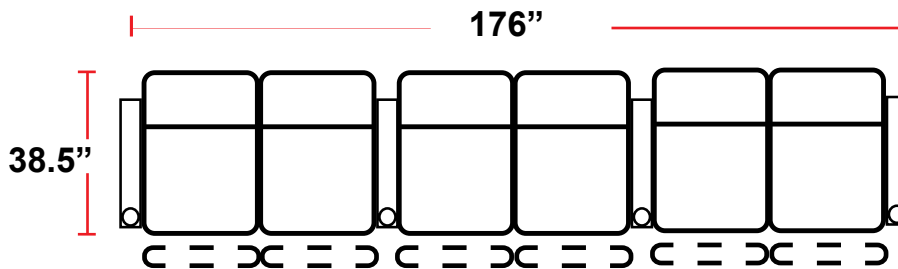

Configuration Q
Straight Row of 6 Triple Loveseats