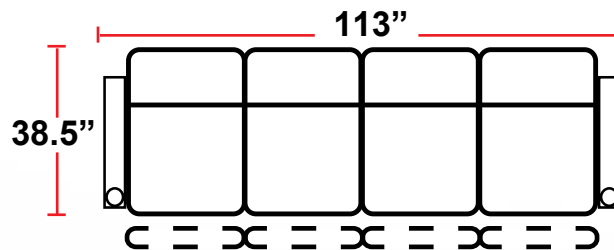

3901 - TWO-ARM POWER RECLINER

- 38.5"D x 38"W x 44"H

5201 - RIGHT-FACING STRAIGHT ARM POWER RECLINER

- 38.5"D x 31.5"W x 44"H

5301 - LEFT-FACING STRAIGHT ARM POWER RECLINER

- 38.5"D x 31.5"W x 44"H

5401 - ARMLESS POWER RECLINER

- 38.5"D x 25"W x 44"H

5341 - LEFT-FACING STRAIGHT/RIGHT-FACING WEDGE ARM POWER RECLINER

- 38.5"D x 42.5"W x 44"H

5441 - RIGHT FACING WEDGE ARM POWER RECLINER

- 38.5"D x 36"W x 44"H

Back Height: 44"

3901

Two-Arm Recliner
w/Power Recline

Back Height: 44"

Configuration G
Straight Row of 4

Configuration G Curved
Curved Row of 4

Configuration H
Straight Row of 4 w/Loveseat

Configuration H Curved
Curved Row of 4 w/Loveseat

Configuration I
Straight Row of 4 Double Loveseat

Configuration I Curved
Curved Row of 4 Double Loveseat

Configuration J
Row of 4 w/Center Wedge

Configuration K
Modified Curved Row of 4

Configuration L
Straight Row of 4 Sofa

Back Height: 44"

Configuration M
Straight Row of 5