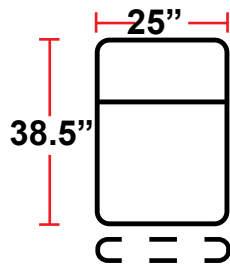

DIMENSIONS

- BACK HEIGHT FROM FLOOR: 44"
- SEAT WIDTH: 25"
- SEAT DEPTH: 21.5"
- SEAT HEIGHT: 20"
- ARM WIDTH: 6.5"(STRAIGHT) 11.5"(CURVED)
- DEPTH: 38.5"
- DEPTH WHEN RECLINED: 67"
- SPACE NEEDED FOR RECLINE: 4"

3901 - TWO-ARM POWER RECLINER

- 38.5"D x 38"W x 44"H

5201 - RIGHT-FACING STRAIGHT ARM POWER RECLINER

- 38.5"D x 31.5"W x 44"H

5301 - LEFT-FACING STRAIGHT ARM POWER RECLINER

- 38.5"D x 31.5"W x 44"H

5401 - ARMLESS POWER RECLINER

- 38.5"D x 25"W x 44"H

5341 - LEFT-FACING STRAIGHT/RIGHT-FACING WEDGE ARM POWER RECLINER

- 38.5"D x 42.5"W x 44"H

5441 - RIGHT FACING WEDGE ARM POWER RECLINER

- 38.5"D x 36"W x 44"H

Back Height: 44"

3901

Two-Arm Recliner
w/Power Recline

5201

Right Straight Arm
w/Power Recline

5301

Left Straight Arm
w/Power Recline

5341

LHF Straight Arm/RHF
Wedge Arm
w/Power Recline

5441

RHF Wedge Arm
w/Power Recline