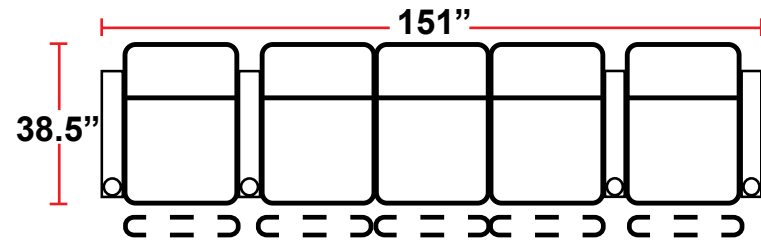

Configuration N
Straight Row of 5 w/Sofa