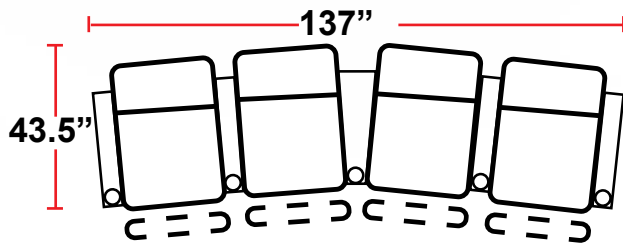

3901 - TWO-ARM POWER RECLINER

- 38.5"D x 38"W x 44"H

5201 - RIGHT-FACING STRAIGHT ARM POWER RECLINER

- 38.5"D x 31.5"W x 44"H

5301 - LEFT-FACING STRAIGHT ARM POWER RECLINER

- 38.5"D x 31.5"W x 44"H

5401 - ARMLESS POWER RECLINER

- 38.5"D x 25"W x 44"H

5341 - LEFT-FACING STRAIGHT/RIGHT-FACING WEDGE ARM POWER RECLINER

- 38.5"D x 42.5"W x 44"H

5441 - RIGHT FACING WEDGE ARM POWER RECLINER

- 38.5"D x 36"W x 44"H

Back Height: 44"

3901

Two-Arm Recliner
w/Power Recline

Back Height: 44"

Configuration G
Straight Row of 4

Configuration G Curved
Curved Row of 4

Configuration H
Straight Row of 4 w/Loveseat

Configuration H Curved
Curved Row of 4 w/Loveseat

Configuration I
Straight Row of 4 Double Loveseat

Configuration I Curved
Curved Row of 4 Double Loveseat

Configuration J
Row of 4 w/Center Wedge

Configuration K
Modified Curved Row of 4

Configuration L
Straight Row of 4 Sofa

Back Height: 44"

Configuration M
Straight Row of 5