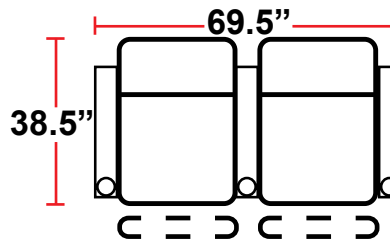

DIMENSIONS

- BACK HEIGHT FROM FLOOR: 44"
- SEAT WIDTH: 25"
- SEAT DEPTH: 21.5"
- SEAT HEIGHT: 20"
- ARM WIDTH: 6.5"(STRAIGHT) 11.5"(CURVED)
- DEPTH: 38.5"
- DEPTH WHEN RECLINED: 67"
- SPACE NEEDED FOR RECLINE: 4"

3901 - TWO-ARM POWER RECLINER

- 38.5"D x 38"W x 44"H

5201 - RIGHT-FACING STRAIGHT ARM POWER RECLINER

- 38.5"D x 31.5"W x 44"H

5301 - LEFT-FACING STRAIGHT ARM POWER RECLINER

- 38.5"D x 31.5"W x 44"H

5401 - ARMLESS POWER RECLINER

- 38.5"D x 25"W x 44"H

5341 - LEFT-FACING STRAIGHT/RIGHT-FACING WEDGE ARM POWER RECLINER

- 38.5"D x 42.5"W x 44"H

5441 - RIGHT FACING WEDGE ARM POWER RECLINER

- 38.5"D x 36"W x 44"H

Back Height: 44"

3901

Two-Arm Recliner
w/Power Recline

5401

Armless Recliner
w/Power Recline

Configuration A
Straight Row of 2

Configuration A Curved
Curved Row of 2

Configuration B

Straight Row of 2 Loveseat

Configuration C

Straight Row of 3