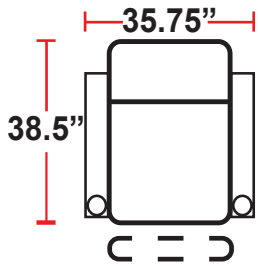

DIMENSIONS

- BACK HEIGHT FROM FLOOR: 43.25"
- SEAT WIDTH: 23.75"
- SEAT DEPTH: 23.75"
- SEAT HEIGHT: 20"
- ARM WIDTH: 6"
- DEPTH: 38.5"
- DEPTH WHEN RECLINED: 62.25"
- SPACE NEEDED FOR RECLINE: 4-6"

3901 - TWO-ARM POWER RECLINER

- 38.5"D x 35.75"W x 43.25"H

5201 -RIGHT-FACING STRAIGHT ARM POWER RECLINER

- 38.5"D x 29.75"W x 43.25"H

5301 -LEFT-FACING STRAIGHT ARM POWER RECLINER

- 38.5"D x 29.75"W x 43.25"H

5401 - ARMLESS POWER RECLINER

- 38.5"D x 23.75"W x 43.25"H

3901
 Two-Arm Recliner
 w/Power Recline

5201
 Right Straight Arm
 w/Power Recline

5301
 Left Straight Arm
 w/Power Recline

5401
 Armless Recliner
 w/Power Recline

Configuration A
 Straight Row of 2