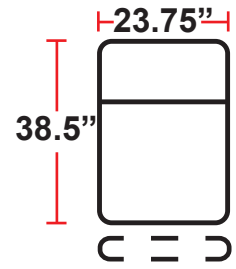

DIMENSIONS

- BACK HEIGHT FROM FLOOR: 43.25"
- SEAT WIDTH: 23.75"
- SEAT DEPTH: 23.75"
- SEAT HEIGHT: 20"
- ARM WIDTH: 6"
- DEPTH: 38.5"
- DEPTH WHEN RECLINED: 62.25"
- SPACE NEEDED FOR RECLINE: 4-6"

3901 - TWO-ARM POWER RECLINER

- 38.5"D x 35.75"W x 43.25"H

5201 -RIGHT-FACING STRAIGHT ARM POWER RECLINER

- 38.5"D x 29.75"W x 43.25"H

5301 -LEFT-FACING STRAIGHT ARM POWER RECLINER

- 38.5"D x 29.75"W x 43.25"H

5401 - ARMLESS POWER RECLINER

- 38.5"D x 23.75"W x 43.25"H

3901
 Two-Arm Recliner
 w/Power Recline

5201
 Right Straight Arm
 w/Power Recline

5301
 Left Straight Arm
 w/Power Recline

5401
 Armless Recliner
 w/Power Recline

Configuration A
 Straight Row of 2

Configuration B
 Straight Row of 3

Configuration C
 Straight Row of 4

Configuration D
 Straight Row of 4 with love seat

Configuration E
 Loveseat

Configuration F
 Row of 3 Right Loveseat

Configuration G
 Row of 3 Left Loveseat