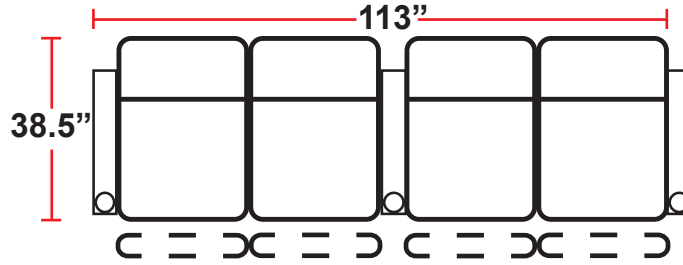

- 38.5"D x 35.75"W x 43.25"H

5201 -RIGHT-FACING STRAIGHT ARM POWER RECLINER

- 38.5"D x 29.75"W x 43.25"H

5301 -LEFT-FACING STRAIGHT ARM POWER RECLINER

- 38.5"D x 29.75"W x 43.25"H

5401 - ARMLESS POWER RECLINER

- 38.5"D x 23.75"W x 43.25"H

3901
 Two-Arm Recliner
 w/Power Recline

5201
 Right Straight Arm
 w/Power Recline

5301
 Left Straight Arm
 w/Power Recline

5401
 Armless Recliner
 w/Power Recline

Configuration A
 Straight Row of 2

Configuration B
 Straight Row of 3

Configuration C
 Straight Row of 4

Configuration D
 Straight Row of 4 with love seat

Configuration E
 Loveseat

Configuration F
 Row of 3 Right Loveseat

Configuration G
 Row of 3 Left Loveseat

Configuration H
Straight Row of 4 with love seat

Configuration I
Straight Row of 5 with Sofa

Configuration J
Straight Row of 5

Configuration K
Straight Row of 6