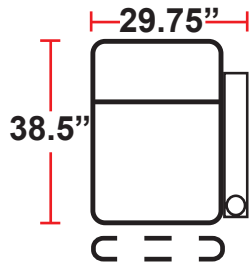

DIMENSIONS

- BACK HEIGHT FROM FLOOR: 43.25"
- SEAT WIDTH: 23.75"
- SEAT DEPTH: 23.75"
- SEAT HEIGHT: 20"
- ARM WIDTH: 6"
- DEPTH: 38.5"
- DEPTH WHEN RECLINED: 62.25"
- SPACE NEEDED FOR RECLINE: 4-6"

3901 - TWO-ARM POWER RECLINER

- 38.5"D x 35.75"W x 43.25"H

5201 -RIGHT-FACING STRAIGHT ARM POWER RECLINER

- 38.5"D x 29.75"W x 43.25"H

5301 -LEFT-FACING STRAIGHT ARM POWER RECLINER

- 38.5"D x 29.75"W x 43.25"H

5401 - ARMLESS POWER RECLINER

- 38.5"D x 23.75"W x 43.25"H

3901
 Two-Arm Recliner
 w/Power Recline

5201
 Right Straight Arm
 w/Power Recline

5301
 Left Straight Arm
 w/Power Recline

5401
 Armless Recliner
 w/Power Recline

Configuration A
 Straight Row of 2