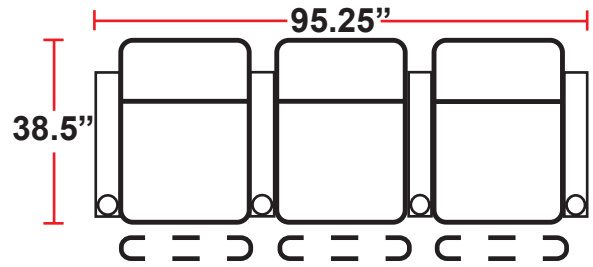

DIMENSIONS

- BACK HEIGHT FROM FLOOR: 43.25"
- SEAT WIDTH: 23.75"
- SEAT DEPTH: 23.75"
- SEAT HEIGHT: 20"
- ARM WIDTH: 6"
- DEPTH: 38.5"
- DEPTH WHEN RECLINED: 62.25"
- SPACE NEEDED FOR RECLINE: 4-6"

3901 - TWO-ARM POWER RECLINER

- 38.5"D x 35.75"W x 43.25"H

5201 -RIGHT-FACING STRAIGHT ARM POWER RECLINER

- 38.5"D x 29.75"W x 43.25"H

5301 -LEFT-FACING STRAIGHT ARM POWER RECLINER

- 38.5"D x 29.75"W x 43.25"H

5401 - ARMLESS POWER RECLINER

- 38.5"D x 23.75"W x 43.25"H

3901
 Two-Arm Recliner
 w/Power Recline

5201
 Right Straight Arm
 w/Power Recline

5301
 Left Straight Arm
 w/Power Recline

5401
 Armless Recliner
 w/Power Recline

Configuration A
 Straight Row of 2

Configuration B
 Straight Row of 3

Configuration C
 Straight Row of 4

Configuration D
 Straight Row of 4 with love seat

Configuration E
 Loveseat

Configuration F
 Row of 3 Right Loveseat

Configuration G
 Row of 3 Left Loveseat