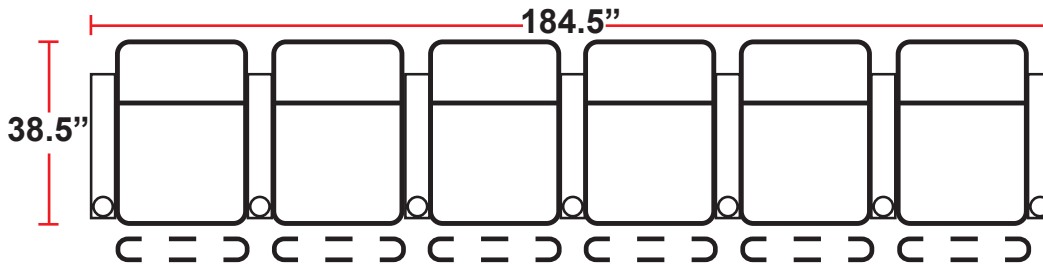

- 38.5"D x 35.75"W x 43.25"H

5201 -RIGHT-FACING STRAIGHT ARM POWER RECLINER

- 38.5"D x 29.75"W x 43.25"H

5301 -LEFT-FACING STRAIGHT ARM POWER RECLINER

- 38.5"D x 29.75"W x 43.25"H

5401 - ARMLESS POWER RECLINER

- 38.5"D x 23.75"W x 43.25"H

3901
 Two-Arm Recliner
 w/Power Recline

5201
 Right Straight Arm
 w/Power Recline

5301
 Left Straight Arm
 w/Power Recline

5401
 Armless Recliner
 w/Power Recline

Configuration A
 Straight Row of 2

Configuration B
 Straight Row of 3

Configuration C
 Straight Row of 4

Configuration D
 Straight Row of 4 with love seat

Configuration E
 Loveseat

Configuration F
 Row of 3 Right Loveseat

Configuration G
 Row of 3 Left Loveseat

Configuration H
Straight Row of 4 with love seat

Configuration I
Straight Row of 5 with Sofa

Configuration J
Straight Row of 5

Configuration K
Straight Row of 6