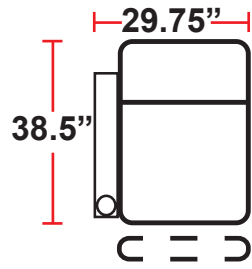

DIMENSIONS

- BACK HEIGHT FROM FLOOR: 43.25"
- SEAT WIDTH: 23.75"
- SEAT DEPTH: 23.75"
- SEAT HEIGHT: 20"
- ARM WIDTH: 6"
- DEPTH: 38.5"
- DEPTH WHEN RECLINED: 62.25"
- SPACE NEEDED FOR RECLINE: 4-6"

3901 - TWO-ARM POWER RECLINER

- 38.5"D x 35.75"W x 43.25"H

5201 -RIGHT-FACING STRAIGHT ARM POWER RECLINER

- 38.5"D x 29.75"W x 43.25"H

5301 -LEFT-FACING STRAIGHT ARM POWER RECLINER

- 38.5"D x 29.75"W x 43.25"H

5401 - ARMLESS POWER RECLINER

- 38.5"D x 23.75"W x 43.25"H

3901
 Two-Arm Recliner
 w/Power Recline

5201
 Right Straight Arm
 w/Power Recline

5301
 Left Straight Arm
 w/Power Recline

5401
 Armless Recliner
 w/Power Recline

Configuration A
 Straight Row of 2