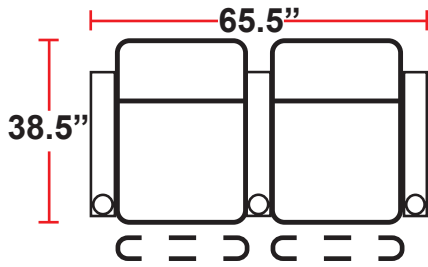

DIMENSIONS

- BACK HEIGHT FROM FLOOR: 43.25"
- SEAT WIDTH: 23.75"
- SEAT DEPTH: 23.75"
- SEAT HEIGHT: 20"
- ARM WIDTH: 6"
- DEPTH: 38.5"
- DEPTH WHEN RECLINED: 62.25"
- SPACE NEEDED FOR RECLINE: 4-6"

3901 - TWO-ARM POWER RECLINER

- 38.5"D x 35.75"W x 43.25"H

5201 -RIGHT-FACING STRAIGHT ARM POWER RECLINER

- 38.5"D x 29.75"W x 43.25"H

5301 -LEFT-FACING STRAIGHT ARM POWER RECLINER

- 38.5"D x 29.75"W x 43.25"H

5401 - ARMLESS POWER RECLINER

- 38.5"D x 23.75"W x 43.25"H

3901
 Two-Arm Recliner
 w/Power Recline

5201
 Right Straight Arm
 w/Power Recline

5301
 Left Straight Arm
 w/Power Recline

5401
 Armless Recliner
 w/Power Recline

Configuration A
 Straight Row of 2

Configuration B
 Straight Row of 3

Configuration C
 Straight Row of 4

Configuration D
 Straight Row of 4 with love seat

Configuration E
 Loveseat

Configuration F
 Row of 3 Right Loveseat

Configuration G
 Row of 3 Left Loveseat