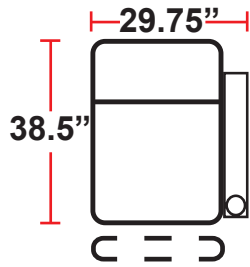

DIMENSIONS

- BACK HEIGHT FROM FLOOR: 43.25"
- SEAT WIDTH: 23.75"
- SEAT DEPTH: 23.75"
- SEAT HEIGHT: 20"
- ARM WIDTH: 6"
- DEPTH: 38.5"
- DEPTH WHEN RECLINED: 62.25"
- SPACE NEEDED FOR RECLINE: 4-6"

3901 - TWO-ARM POWER RECLINER

- 38.5"D x 35.75"W x 43.25"H

5201 -RIGHT-FACING STRAIGHT ARM POWER RECLINER

- 38.5"D x 29.75"W x 43.25"H

5301 -LEFT-FACING STRAIGHT ARM POWER RECLINER

- 38.5"D x 29.75"W x 43.25"H

5401 - ARMLESS POWER RECLINER

- 38.5"D x 23.75"W x 43.25"H

3901
 Two-Arm Recliner
 w/Power Recline

5201
 Right Straight Arm
 w/Power Recline

5301
 Left Straight Arm
 w/Power Recline

5401
 Armless Recliner
 w/Power Recline

Configuration A
 Straight Row of 2