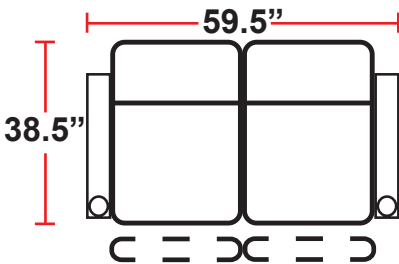

DIMENSIONS

- BACK HEIGHT FROM FLOOR: 43.25"
- SEAT WIDTH: 23.75"
- SEAT DEPTH: 23.75"
- SEAT HEIGHT: 20"
- ARM WIDTH: 6"
- DEPTH: 38.5"
- DEPTH WHEN RECLINED: 62.25"
- SPACE NEEDED FOR RECLINE: 4-6"

3901 - TWO-ARM POWER RECLINER

- 38.5"D x 35.75"W x 43.25"H

5201 -RIGHT-FACING STRAIGHT ARM POWER RECLINER

- 38.5"D x 29.75"W x 43.25"H

5301 -LEFT-FACING STRAIGHT ARM POWER RECLINER

- 38.5"D x 29.75"W x 43.25"H

5401 - ARMLESS POWER RECLINER

- 38.5"D x 23.75"W x 43.25"H

3901
 Two-Arm Recliner
 w/Power Recline

5201
 Right Straight Arm
 w/Power Recline

5301
 Left Straight Arm
 w/Power Recline

5401
 Armless Recliner
 w/Power Recline

Configuration A
 Straight Row of 2

Configuration B
 Straight Row of 3

Configuration C
 Straight Row of 4

Configuration D
 Straight Row of 4 with love seat

Configuration E
 Loveseat

Configuration F
 Row of 3 Right Loveseat

Configuration G
 Row of 3 Left Loveseat