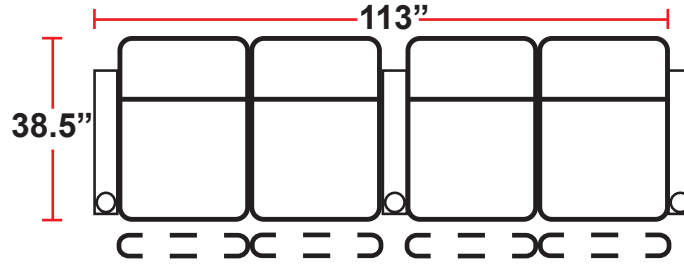

- 38.5"D x 35.75"W x 43.25"H

5201 -RIGHT-FACING STRAIGHT ARM POWER RECLINER

- 38.5"D x 29.75"W x 43.25"H

5301 -LEFT-FACING STRAIGHT ARM POWER RECLINER

- 38.5"D x 29.75"W x 43.25"H

5401 - ARMLESS POWER RECLINER

- 38.5"D x 23.75"W x 43.25"H

3901
 Two-Arm Recliner
 w/Power Recline

5201
 Right Straight Arm
 w/Power Recline

5301
 Left Straight Arm
 w/Power Recline

5401
 Armless Recliner
 w/Power Recline

Configuration A
 Straight Row of 2

Configuration B
 Straight Row of 3

Configuration C
 Straight Row of 4

Configuration D
 Straight Row of 4 with love seat

Configuration E
 Loveseat

Configuration F
 Row of 3 Right Loveseat

Configuration G
 Row of 3 Left Loveseat

Configuration H
Straight Row of 4 with love seat

Configuration I
Straight Row of 5 with Sofa

Configuration J
Straight Row of 5

Configuration K
Straight Row of 6