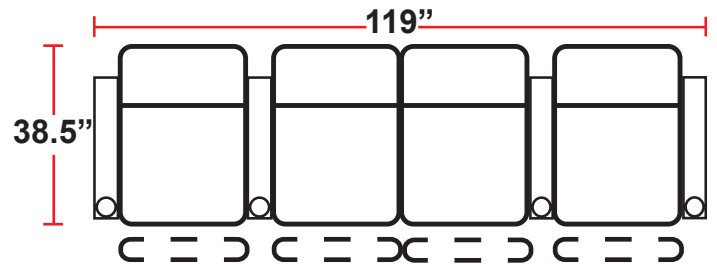

DIMENSIONS

- BACK HEIGHT FROM FLOOR: 43.25"
- SEAT WIDTH: 23.75"
- SEAT DEPTH: 23.75"
- SEAT HEIGHT: 20"
- ARM WIDTH: 6"
- DEPTH: 38.5"
- DEPTH WHEN RECLINED: 62.25"
- SPACE NEEDED FOR RECLINE: 4-6"

3901 - TWO-ARM POWER RECLINER

- 38.5"D x 35.75"W x 43.25"H

5201 -RIGHT-FACING STRAIGHT ARM POWER RECLINER

- 38.5"D x 29.75"W x 43.25"H

5301 -LEFT-FACING STRAIGHT ARM POWER RECLINER

- 38.5"D x 29.75"W x 43.25"H

5401 - ARMLESS POWER RECLINER

- 38.5"D x 23.75"W x 43.25"H

3901
 Two-Arm Recliner
 w/Power Recline

5201
 Right Straight Arm
 w/Power Recline

5301
 Left Straight Arm
 w/Power Recline

5401
 Armless Recliner
 w/Power Recline

Configuration A
 Straight Row of 2

Configuration B
 Straight Row of 3

Configuration C
 Straight Row of 4

Configuration D
 Straight Row of 4 with love seat

Configuration E
 Loveseat

Configuration F
 Row of 3 Right Loveseat

Configuration G
 Row of 3 Left Loveseat