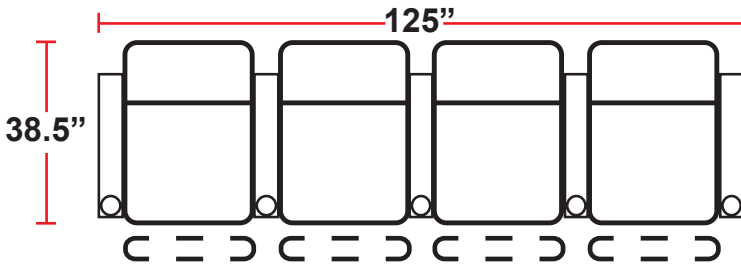

DIMENSIONS

- BACK HEIGHT FROM FLOOR: 43.25"
- SEAT WIDTH: 23.75"
- SEAT DEPTH: 23.75"
- SEAT HEIGHT: 20"
- ARM WIDTH: 6"
- DEPTH: 38.5"
- DEPTH WHEN RECLINED: 62.25"
- SPACE NEEDED FOR RECLINE: 4-6"

3901 - TWO-ARM POWER RECLINER

- 38.5"D x 35.75"W x 43.25"H

5201 -RIGHT-FACING STRAIGHT ARM POWER RECLINER

- 38.5"D x 29.75"W x 43.25"H

5301 -LEFT-FACING STRAIGHT ARM POWER RECLINER

- 38.5"D x 29.75"W x 43.25"H

5401 - ARMLESS POWER RECLINER

- 38.5"D x 23.75"W x 43.25"H

3901
 Two-Arm Recliner
 w/Power Recline

5201
 Right Straight Arm
 w/Power Recline

5301
 Left Straight Arm
 w/Power Recline

5401
 Armless Recliner
 w/Power Recline

Configuration A
 Straight Row of 2

Configuration B
 Straight Row of 3

Configuration C
 Straight Row of 4

Configuration D
 Straight Row of 4 with love seat

Configuration E
 Loveseat

Configuration F
 Row of 3 Right Loveseat

Configuration G
 Row of 3 Left Loveseat