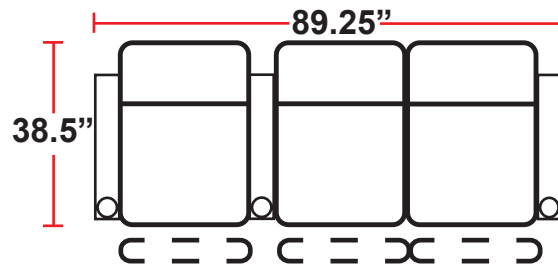

DIMENSIONS

- BACK HEIGHT FROM FLOOR: 43.25"
- SEAT WIDTH: 23.75"
- SEAT DEPTH: 23.75"
- SEAT HEIGHT: 20"
- ARM WIDTH: 6"
- DEPTH: 38.5"
- DEPTH WHEN RECLINED: 62.25"
- SPACE NEEDED FOR RECLINE: 4-6"

3901 - TWO-ARM POWER RECLINER

- 38.5"D x 35.75"W x 43.25"H

5201 -RIGHT-FACING STRAIGHT ARM POWER RECLINER

- 38.5"D x 29.75"W x 43.25"H

5301 -LEFT-FACING STRAIGHT ARM POWER RECLINER

- 38.5"D x 29.75"W x 43.25"H

5401 - ARMLESS POWER RECLINER

- 38.5"D x 23.75"W x 43.25"H

3901
 Two-Arm Recliner
 w/Power Recline

5201
 Right Straight Arm
 w/Power Recline

5301
 Left Straight Arm
 w/Power Recline

5401
 Armless Recliner
 w/Power Recline

Configuration A
 Straight Row of 2

Configuration B
 Straight Row of 3

Configuration C
 Straight Row of 4

Configuration D
 Straight Row of 4 with love seat

Configuration E
 Loveseat

Configuration F
 Row of 3 Right Loveseat

Configuration G
 Row of 3 Left Loveseat