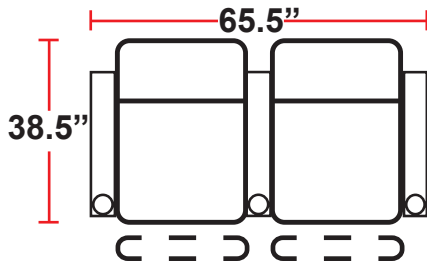

DIMENSIONS

- BACK HEIGHT FROM FLOOR: 43.25"
- SEAT WIDTH: 23.75"
- SEAT DEPTH: 23.75"
- SEAT HEIGHT: 20"
- ARM WIDTH: 6"
- DEPTH: 38.5"
- DEPTH WHEN RECLINED: 62.25"
- SPACE NEEDED FOR RECLINE: 4-6"

3901 - TWO-ARM POWER RECLINER

- 38.5"D x 35.75"W x 43.25"H

5201 -RIGHT-FACING STRAIGHT ARM POWER RECLINER

- 38.5"D x 29.75"W x 43.25"H

5301 -LEFT-FACING STRAIGHT ARM POWER RECLINER

- 38.5"D x 29.75"W x 43.25"H

5401 - ARMLESS POWER RECLINER

- 38.5"D x 23.75"W x 43.25"H

3901
 Two-Arm Recliner
 w/Power Recline

5201
 Right Straight Arm
 w/Power Recline

5301
 Left Straight Arm
 w/Power Recline

5401
 Armless Recliner
 w/Power Recline

Configuration A
 Straight Row of 2

Configuration B
 Straight Row of 3

Configuration C
 Straight Row of 4

Configuration D
 Straight Row of 4 with love seat

Configuration E
 Loveseat

Configuration F
 Row of 3 Right Loveseat

Configuration G
 Row of 3 Left Loveseat