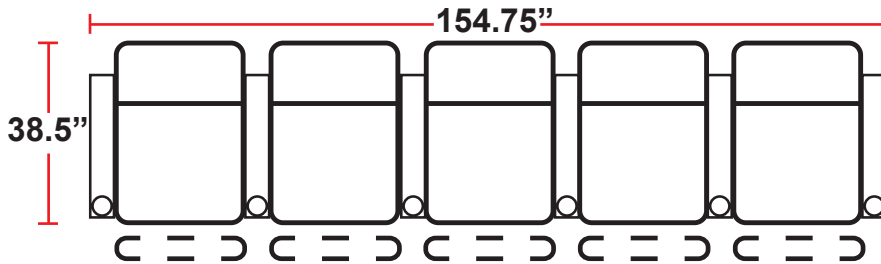

- 38.5"D x 35.75"W x 43.25"H

5201 -RIGHT-FACING STRAIGHT ARM POWER RECLINER

- 38.5"D x 29.75"W x 43.25"H

5301 -LEFT-FACING STRAIGHT ARM POWER RECLINER

- 38.5"D x 29.75"W x 43.25"H

5401 - ARMLESS POWER RECLINER

- 38.5"D x 23.75"W x 43.25"H

3901
 Two-Arm Recliner
 w/Power Recline

5201
 Right Straight Arm
 w/Power Recline

5301
 Left Straight Arm
 w/Power Recline

5401
 Armless Recliner
 w/Power Recline

Configuration A
 Straight Row of 2

Configuration B
 Straight Row of 3

Configuration C
 Straight Row of 4

Configuration D
 Straight Row of 4 with love seat

Configuration E
 Loveseat

Configuration F
 Row of 3 Right Loveseat

Configuration G
 Row of 3 Left Loveseat

Configuration H
Straight Row of 4 with love seat

Configuration I
Straight Row of 5 with Sofa

Configuration J
Straight Row of 5

Configuration K
Straight Row of 6