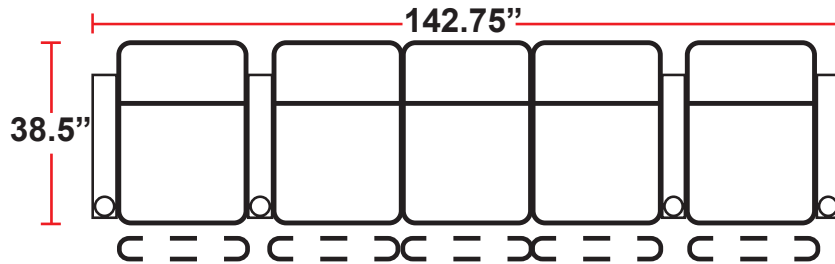

- 38.5"D x 35.75"W x 43.25"H

5201 -RIGHT-FACING STRAIGHT ARM POWER RECLINER

- 38.5"D x 29.75"W x 43.25"H

5301 -LEFT-FACING STRAIGHT ARM POWER RECLINER

- 38.5"D x 29.75"W x 43.25"H

5401 - ARMLESS POWER RECLINER

- 38.5"D x 23.75"W x 43.25"H

3901
 Two-Arm Recliner
 w/Power Recline

5201
 Right Straight Arm
 w/Power Recline

5301
 Left Straight Arm
 w/Power Recline

5401
 Armless Recliner
 w/Power Recline

Configuration A
 Straight Row of 2

Configuration B
 Straight Row of 3

Configuration C
 Straight Row of 4

Configuration D
 Straight Row of 4 with love seat

Configuration E
 Loveseat

Configuration F
 Row of 3 Right Loveseat

Configuration G
 Row of 3 Left Loveseat

Configuration H
Straight Row of 4 with love seat

Configuration I
Straight Row of 5 with Sofa

Configuration J
Straight Row of 5

Configuration K
Straight Row of 6