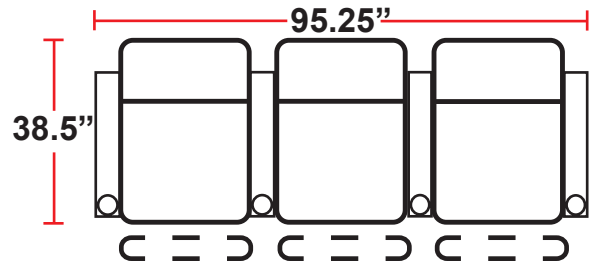

DIMENSIONS

- BACK HEIGHT FROM FLOOR: 43.25"
- SEAT WIDTH: 23.75"
- SEAT DEPTH: 23.75"
- SEAT HEIGHT: 20"
- ARM WIDTH: 6"
- DEPTH: 38.5"
- DEPTH WHEN RECLINED: 62.25"
- SPACE NEEDED FOR RECLINE: 4-6"

3901 - TWO-ARM POWER RECLINER

- 38.5"D x 35.75"W x 43.25"H

5201 -RIGHT-FACING STRAIGHT ARM POWER RECLINER

- 38.5"D x 29.75"W x 43.25"H

5301 -LEFT-FACING STRAIGHT ARM POWER RECLINER

- 38.5"D x 29.75"W x 43.25"H

5401 - ARMLESS POWER RECLINER

- 38.5"D x 23.75"W x 43.25"H

3901
 Two-Arm Recliner
 w/Power Recline

5201
 Right Straight Arm
 w/Power Recline

5301
 Left Straight Arm
 w/Power Recline

5401
 Armless Recliner
 w/Power Recline

Configuration A
 Straight Row of 2

Configuration B
 Straight Row of 3

Configuration C
 Straight Row of 4

Configuration D
 Straight Row of 4 with love seat

Configuration E
 Loveseat

Configuration F
 Row of 3 Right Loveseat

Configuration G
 Row of 3 Left Loveseat