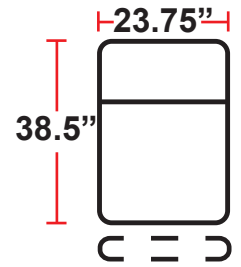

DIMENSIONS

- BACK HEIGHT FROM FLOOR: 43.25"
- SEAT WIDTH: 23.75"
- SEAT DEPTH: 23.75"
- SEAT HEIGHT: 20"
- ARM WIDTH: 6"
- DEPTH: 38.5"
- DEPTH WHEN RECLINED: 62.25"
- SPACE NEEDED FOR RECLINE: 4-6"

3901 - TWO-ARM POWER RECLINER

- 38.5"D x 35.75"W x 43.25"H

5201 -RIGHT-FACING STRAIGHT ARM POWER RECLINER

- 38.5"D x 29.75"W x 43.25"H

5301 -LEFT-FACING STRAIGHT ARM POWER RECLINER

- 38.5"D x 29.75"W x 43.25"H

5401 - ARMLESS POWER RECLINER

- 38.5"D x 23.75"W x 43.25"H

3901
 Two-Arm Recliner
 w/Power Recline

5201
 Right Straight Arm
 w/Power Recline

5301
 Left Straight Arm
 w/Power Recline

5401
 Armless Recliner
 w/Power Recline

Configuration A
 Straight Row of 2

Configuration B
 Straight Row of 3

Configuration C
 Straight Row of 4

Configuration D
 Straight Row of 4 with love seat

Configuration E
 Loveseat

Configuration F
 Row of 3 Right Loveseat

Configuration G
 Row of 3 Left Loveseat