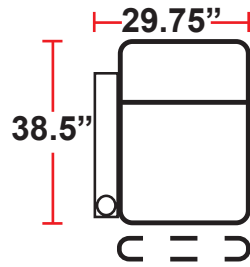

DIMENSIONS

- BACK HEIGHT FROM FLOOR: 43.25"
- SEAT WIDTH: 23.75"
- SEAT DEPTH: 23.75"
- SEAT HEIGHT: 20"
- ARM WIDTH: 6"
- DEPTH: 38.5"
- DEPTH WHEN RECLINED: 62.25"
- SPACE NEEDED FOR RECLINE: 4-6"

3901 - TWO-ARM POWER RECLINER

- 38.5"D x 35.75"W x 43.25"H

5201 -RIGHT-FACING STRAIGHT ARM POWER RECLINER

- 38.5"D x 29.75"W x 43.25"H

5301 -LEFT-FACING STRAIGHT ARM POWER RECLINER

- 38.5"D x 29.75"W x 43.25"H

5401 - ARMLESS POWER RECLINER

- 38.5"D x 23.75"W x 43.25"H

3901
 Two-Arm Recliner
 w/Power Recline

5201
 Right Straight Arm
 w/Power Recline

5301
 Left Straight Arm
 w/Power Recline

5401
 Armless Recliner
 w/Power Recline

Configuration A
 Straight Row of 2