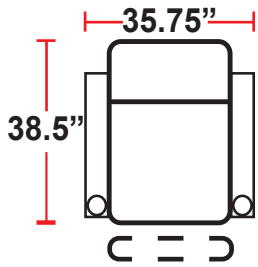

DIMENSIONS

- BACK HEIGHT FROM FLOOR: 43.25"
- SEAT WIDTH: 23.75"
- SEAT DEPTH: 23.75"
- SEAT HEIGHT: 20"
- ARM WIDTH: 6"
- DEPTH: 38.5"
- DEPTH WHEN RECLINED: 62.25"
- SPACE NEEDED FOR RECLINE: 4-6"

3901 - TWO-ARM POWER RECLINER

- 38.5"D x 35.75"W x 43.25"H

5201 -RIGHT-FACING STRAIGHT ARM POWER RECLINER

- 38.5"D x 29.75"W x 43.25"H

5301 -LEFT-FACING STRAIGHT ARM POWER RECLINER

- 38.5"D x 29.75"W x 43.25"H

5401 - ARMLESS POWER RECLINER

- 38.5"D x 23.75"W x 43.25"H

3901
 Two-Arm Recliner
 w/Power Recline

5201
 Right Straight Arm
 w/Power Recline

5301
 Left Straight Arm
 w/Power Recline

5401
 Armless Recliner
 w/Power Recline

Configuration A
 Straight Row of 2