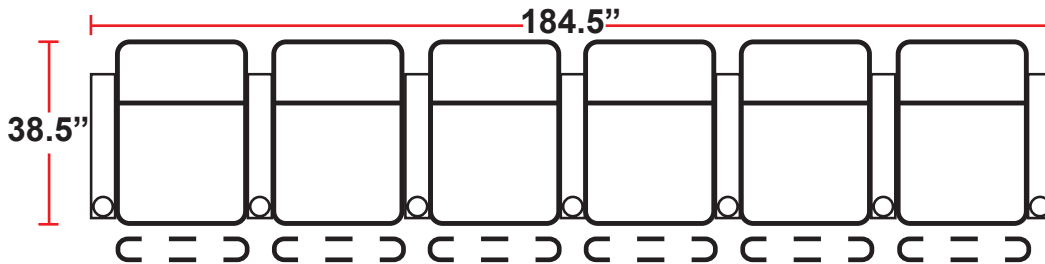

- 38.5"D x 35.75"W x 43.25"H

5201 -RIGHT-FACING STRAIGHT ARM POWER RECLINER

- 38.5"D x 29.75"W x 43.25"H

5301 -LEFT-FACING STRAIGHT ARM POWER RECLINER

- 38.5"D x 29.75"W x 43.25"H

5401 - ARMLESS POWER RECLINER

- 38.5"D x 23.75"W x 43.25"H

3901
 Two-Arm Recliner
 w/Power Recline

5201
 Right Straight Arm
 w/Power Recline

5301
 Left Straight Arm
 w/Power Recline

5401
 Armless Recliner
 w/Power Recline

Configuration A
 Straight Row of 2

Configuration B
 Straight Row of 3

Configuration C
 Straight Row of 4

Configuration D
 Straight Row of 4 with love seat

Configuration E
 Loveseat

Configuration F
 Row of 3 Right Loveseat

Configuration G
 Row of 3 Left Loveseat

Configuration H
Straight Row of 4 with love seat

Configuration I
Straight Row of 5 with Sofa

Configuration J
Straight Row of 5

Configuration K
Straight Row of 6