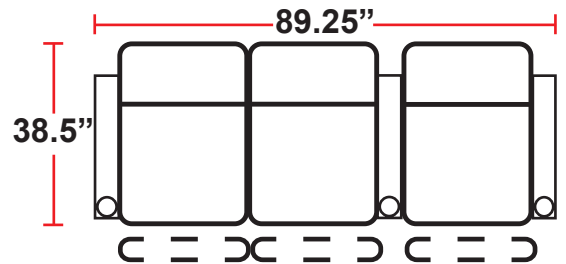

- 38.5"D x 35.75"W x 43.25"H

5201 -RIGHT-FACING STRAIGHT ARM POWER RECLINER

- 38.5"D x 29.75"W x 43.25"H

5301 -LEFT-FACING STRAIGHT ARM POWER RECLINER

- 38.5"D x 29.75"W x 43.25"H

5401 - ARMLESS POWER RECLINER

- 38.5"D x 23.75"W x 43.25"H

3901
 Two-Arm Recliner
 w/Power Recline

5201
 Right Straight Arm
 w/Power Recline

5301
 Left Straight Arm
 w/Power Recline

5401
 Armless Recliner
 w/Power Recline

Configuration A
 Straight Row of 2

Configuration B
 Straight Row of 3

Configuration C
 Straight Row of 4

Configuration D
 Straight Row of 4 with love seat

Configuration E
 Loveseat

Configuration F
 Row of 3 Right Loveseat

Configuration G
 Row of 3 Left Loveseat

Configuration H
Straight Row of 4 with love seat

Configuration I
Straight Row of 5 with Sofa

Configuration J
Straight Row of 5

Configuration K
Straight Row of 6