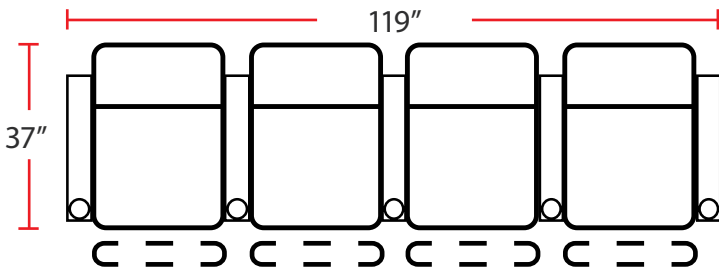

- 37"D x 33.5"W x 42"H

5201 - RIGHT-FACING STRAIGHT ARM POWER RECLINER

- 37"D x 28.5"W x 42"H

5301 - LEFT-FACING POWER ARM RECLINER

- 37"D x 28.5"W x 42"H

5401 - ARMLESS POWER RECLINER

- 37"D x 23.5"W x 42"H

Back Height: 42"

3901

Two-Arm Straight
Power Recliner

5201

Right Straight
Power Recliner

5301

Left Straight
Power Recliner

5401

Armless
Power Recliner

Configuration A

Power Straight Row of 2

Configuration B

Power Straight Row of 3

Configuration C

Power Straight Row of 4

Configuration D

Power Straight Row of 4 with Center Loveseat

Configuration E

Power Loveseat

Configuration F

Power Row of 3 Right Loveseat

Configuration G

Power Row of 3 Left Loveseat

Back Height: 42"