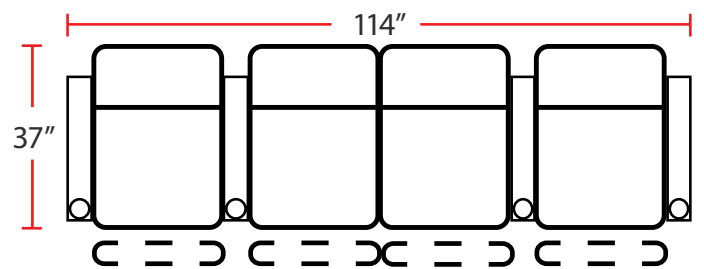

- 37"D x 33.5"W x 42"H

5201 - RIGHT-FACING STRAIGHT ARM POWER RECLINER

- 37"D x 28.5"W x 42"H

5301 - LEFT-FACING POWER ARM RECLINER

- 37"D x 28.5"W x 42"H

5401 - ARMLESS POWER RECLINER

- 37"D x 23.5"W x 42"H

Back Height: 42"

3901

Two-Arm Straight
Power Recliner

5201

Right Straight
Power Recliner

5301

Left Straight
Power Recliner

5401

Armless
Power Recliner

Configuration A

Power Straight Row of 2

Configuration B

Power Straight Row of 3

Configuration C

Power Straight Row of 4

Configuration D

Power Straight Row of 4 with Center Loveseat

Configuration E

Power Loveseat

Configuration F

Power Row of 3 Right Loveseat

Configuration G

Power Row of 3 Left Loveseat

Back Height: 42"