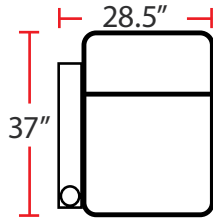

DIMENSIONS

- BACK HEIGHT FROM FLOOR: 42"
- SEAT WIDTH: 23.5"
- SEAT DEPTH: 21.5"
- SEAT HEIGHT: 22"
- ARM WIDTH: 5"
- DEPTH: 37"
- DEPTH WHEN RECLINED: 66"
- SPACE NEEDED FOR RECLINE: 4"

3901 - TWO-ARM POWER RECLINER

- 37"D x 33.5"W x 42"H

5201 - RIGHT-FACING STRAIGHT ARM POWER RECLINER

- 37"D x 28.5"W x 42"H

5301 - LEFT-FACING POWER ARM RECLINER

- 37"D x 28.5"W x 42"H

5401 - ARMLESS POWER RECLINER

- 37"D x 23.5"W x 42"H

Back Height: 42"

3901

Two-Arm Straight
Power Recliner

5201

Right Straight
Power Recliner

5301

Left Straight
Power Recliner

5401

Power Straight Row of 4 with Center Loveseat

Configuration E

Power Loveseat

Configuration F

Power Row of 3 Right Loveseat

Configuration G

Power Row of 3 Left Loveseat

Back Height: 42"