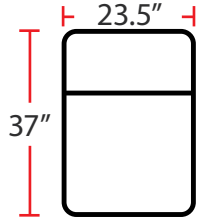

DIMENSIONS

- BACK HEIGHT FROM FLOOR: 42"
- SEAT WIDTH: 23.5"
- SEAT DEPTH: 21.5"
- SEAT HEIGHT: 22"
- ARM WIDTH: 5"
- DEPTH: 37"
- DEPTH WHEN RECLINED: 66"
- SPACE NEEDED FOR RECLINE: 4"

3901 - TWO-ARM POWER RECLINER

- 37"D x 33.5"W x 42"H

5201 - RIGHT-FACING STRAIGHT ARM POWER RECLINER

- 37"D x 28.5"W x 42"H

5301 - LEFT-FACING POWER ARM RECLINER

- 37"D x 28.5"W x 42"H

5401 - ARMLESS POWER RECLINER

- 37"D x 23.5"W x 42"H

Back Height: 42"

3901

Two-Arm Straight
Power Recliner

5201

Right Straight
Power Recliner

5301

Left Straight
Power Recliner

5401

Power Straight Row of 4 with Center Loveseat

Configuration E

Power Loveseat

Configuration F

Power Row of 3 Right Loveseat

Configuration G

Power Row of 3 Left Loveseat

Back Height: 42"