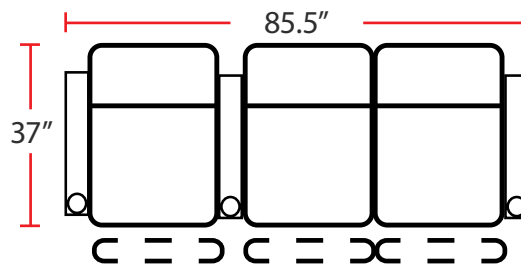

- 37"D x 33.5"W x 42"H

5201 - RIGHT-FACING STRAIGHT ARM POWER RECLINER

- 37"D x 28.5"W x 42"H

5301 - LEFT-FACING POWER ARM RECLINER

- 37"D x 28.5"W x 42"H

5401 - ARMLESS POWER RECLINER

- 37"D x 23.5"W x 42"H

Back Height: 42"

3901

Two-Arm Straight
Power Recliner

5201

Right Straight
Power Recliner

5301

Left Straight
Power Recliner

5401

Armless
Power Recliner

Configuration A

Power Straight Row of 2

Configuration B

Power Straight Row of 3

Configuration C

Power Straight Row of 4

Configuration D

Power Straight Row of 4 with Center Loveseat

Configuration E

Power Loveseat

Configuration F

Power Row of 3 Right Loveseat

Configuration G

Power Row of 3 Left Loveseat

Back Height: 42"