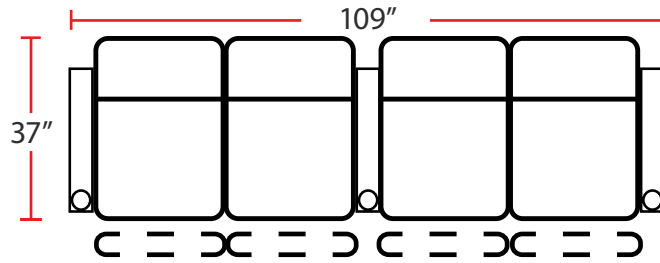

- 37"D x 33.5"W x 42"H

5201 - RIGHT-FACING STRAIGHT ARM POWER RECLINER

- 37"D x 28.5"W x 42"H

5301 - LEFT-FACING POWER ARM RECLINER

- 37"D x 28.5"W x 42"H

5401 - ARMLESS POWER RECLINER

- 37"D x 23.5"W x 42"H

Armless
Power Recliner

Configuration A

Power Straight Row of 2

Configuration B

Power Straight Row of 3

Configuration C

Power Straight Row of 4

Configuration D

Power Straight Row of 4 with Center Loveseat

Configuration E

Power Loveseat

Configuration F

Power Row of 3 Right Loveseat

Configuration G

Power Row of 3 Left Loveseat

Back Height: 42"

Configuration H

Power Straight Row of 4 with Double Loveseat

Configuration I

Power Straight Row of 5 with Center Sofa

Configuration J

Power Straight Row of 5

Configuration K

Power Straight Row of 6