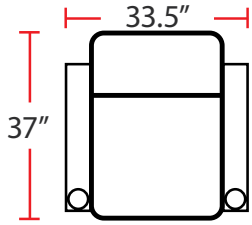

DIMENSIONS

- BACK HEIGHT FROM FLOOR: 42"
- SEAT WIDTH: 23.5"
- SEAT DEPTH: 21.5"
- SEAT HEIGHT: 22"
- ARM WIDTH: 5"
- DEPTH: 37"
- DEPTH WHEN RECLINED: 66"
- SPACE NEEDED FOR RECLINE: 4"

3901 - TWO-ARM POWER RECLINER

- 37"D x 33.5"W x 42"H

5201 - RIGHT-FACING STRAIGHT ARM POWER RECLINER

- 37"D x 28.5"W x 42"H

5301 - LEFT-FACING POWER ARM RECLINER

- 37"D x 28.5"W x 42"H

5401 - ARMLESS POWER RECLINER

- 37"D x 23.5"W x 42"H

Back Height: 42"

3901

Two-Arm Straight
Power Recliner

5201

Right Straight
Power Recliner

5301

Left Straight
Power Recliner

5401

Power Straight Row of 4 with Center Loveseat

Configuration E

Power Loveseat

Configuration F

Power Row of 3 Right Loveseat

Configuration G

Power Row of 3 Left Loveseat

Back Height: 42"