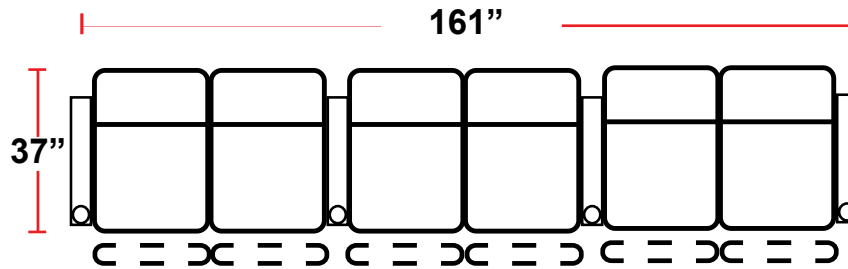

Configuration O
Straight Row of 6 Triple Loveseat