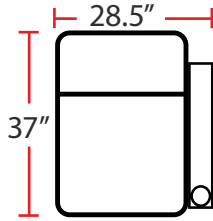

DIMENSIONS

- BACK HEIGHT FROM FLOOR: 42"
- SEAT WIDTH: 23.5"
- SEAT DEPTH: 21.5"
- SEAT HEIGHT: 22"
- ARM WIDTH: 5"
- DEPTH: 37"
- DEPTH WHEN RECLINED: 66"
- SPACE NEEDED FOR RECLINE: 4"

3901 - TWO-ARM POWER RECLINER

- 37"D x 33.5"W x 42"H

5201 - RIGHT-FACING STRAIGHT ARM POWER RECLINER

- 37"D x 28.5"W x 42"H

5301 - LEFT-FACING POWER ARM RECLINER

- 37"D x 28.5"W x 42"H

5401 - ARMLESS POWER RECLINER

- 37"D x 23.5"W x 42"H

Back Height: 42"

3901

Two-Arm Straight
Power Recliner

5201

Right Straight
Power Recliner

5301

Left Straight
Power Recliner

5401

Power Straight Row of 4 with Center Loveseat

Configuration E

Power Loveseat

Configuration F

Power Row of 3 Right Loveseat

Configuration G

Power Row of 3 Left Loveseat

Back Height: 42"