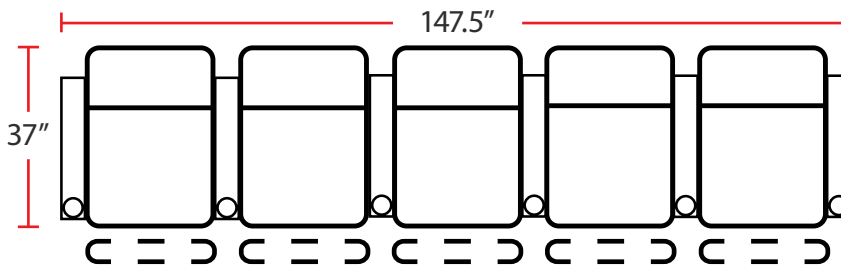

- 37"D x 33.5"W x 42"H

5201 - RIGHT-FACING STRAIGHT ARM POWER RECLINER

- 37"D x 28.5"W x 42"H

5301 - LEFT-FACING POWER ARM RECLINER

- 37"D x 28.5"W x 42"H

5401 - ARMLESS POWER RECLINER

- 37"D x 23.5"W x 42"H

Power Straight Row of 4 with Center Loveseat

Configuration E

Power Loveseat

Configuration F

Power Row of 3 Right Loveseat

Configuration G

Power Row of 3 Left Loveseat

Back Height: 42"

Configuration H

Power Straight Row of 4 with Double Loveseat

Configuration I

Power Straight Row of 5 with Center Sofa

Configuration J

Power Straight Row of 5

Configuration K

Power Straight Row of 6