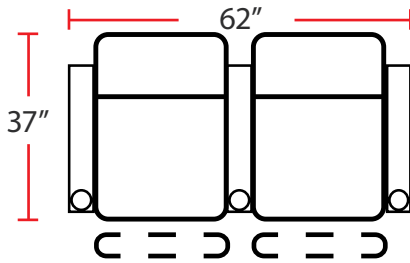

Configuration A

Power Straight Row of 2