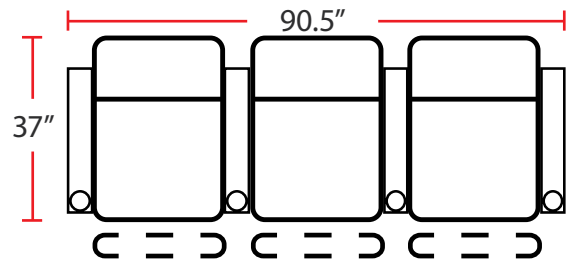

Configuration B

Power Straight Row of 3