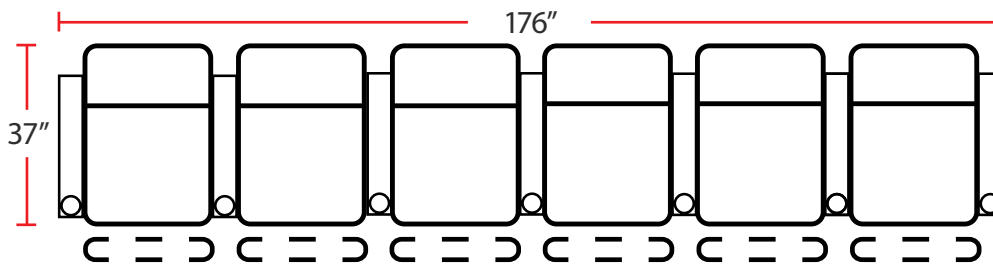

- 37"D x 33.5"W x 42"H

5201 - RIGHT-FACING STRAIGHT ARM POWER RECLINER

- 37"D x 28.5"W x 42"H

5301 - LEFT-FACING POWER ARM RECLINER

- 37"D x 28.5"W x 42"H

5401 - ARMLESS POWER RECLINER

- 37"D x 23.5"W x 42"H

Power Straight Row of 4 with Center Loveseat

Configuration E

Power Loveseat

Configuration F

Power Row of 3 Right Loveseat

Configuration G

Power Row of 3 Left Loveseat

Back Height: 42"

Configuration H

Power Straight Row of 4 with Double Loveseat

Configuration I

Power Straight Row of 5 with Center Sofa

Configuration J

Power Straight Row of 5

Configuration K

Power Straight Row of 6