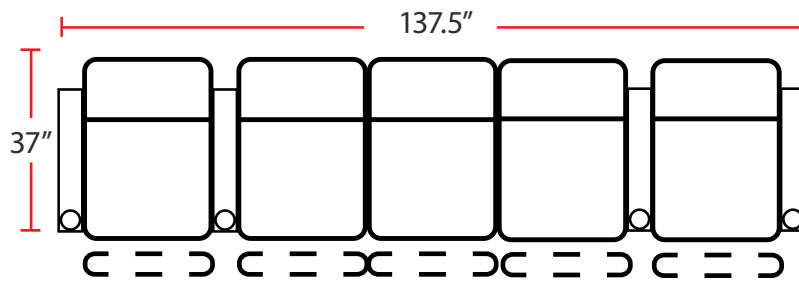

- 37"D x 33.5"W x 42"H

5201 - RIGHT-FACING STRAIGHT ARM POWER RECLINER

- 37"D x 28.5"W x 42"H

5301 - LEFT-FACING POWER ARM RECLINER

- 37"D x 28.5"W x 42"H

5401 - ARMLESS POWER RECLINER

- 37"D x 23.5"W x 42"H

Armless
Power Recliner

Configuration A

Power Straight Row of 2

Configuration B

Power Straight Row of 3

Configuration C

Power Straight Row of 4

Configuration D

Power Straight Row of 4 with Center Loveseat

Configuration E

Power Loveseat

Configuration F

Power Row of 3 Right Loveseat

Configuration G

Power Row of 3 Left Loveseat

Back Height: 42"

Configuration H

Power Straight Row of 4 with Double Loveseat

Configuration I

Power Straight Row of 5 with Center Sofa

Configuration J

Power Straight Row of 5

Configuration K

Power Straight Row of 6