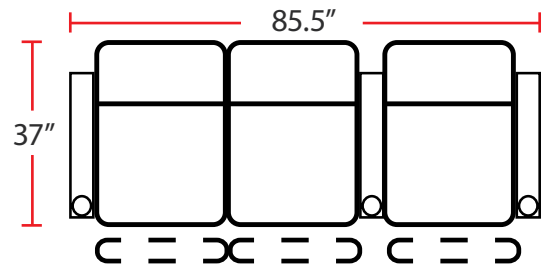

DIMENSIONS

- BACK HEIGHT FROM FLOOR: 42"
- SEAT WIDTH: 23.5"
- SEAT DEPTH: 21.5"
- SEAT HEIGHT: 22"
- ARM WIDTH: 5"
- DEPTH: 37"
- DEPTH WHEN RECLINED: 66"
- SPACE NEEDED FOR RECLINE: 4"

3901 - TWO-ARM POWER RECLINER

- 37"D x 33.5"W x 42"H

5201 - RIGHT-FACING STRAIGHT ARM POWER RECLINER

- 37"D x 28.5"W x 42"H

5301 - LEFT-FACING POWER ARM RECLINER

- 37"D x 28.5"W x 42"H

5401 - ARMLESS POWER RECLINER

- 37"D x 23.5"W x 42"H

Power Straight Row of 4 with Center Loveseat

Configuration E

Power Loveseat

Configuration F

Power Row of 3 Right Loveseat

Configuration G

Power Row of 3 Left Loveseat

Back Height: 42"

Configuration H

Power Straight Row of 4 with Double Loveseat

Configuration I

Power Straight Row of 5 with Center Sofa

Configuration J

Power Straight Row of 5

Configuration K

Power Straight Row of 6