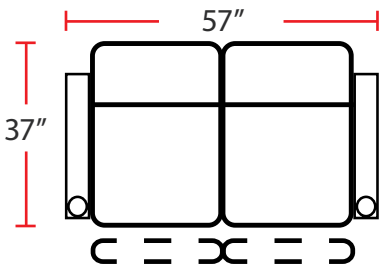

- 37"D x 33.5"W x 42"H

5201 - RIGHT-FACING STRAIGHT ARM POWER RECLINER

- 37"D x 28.5"W x 42"H

5301 - LEFT-FACING POWER ARM RECLINER

- 37"D x 28.5"W x 42"H

5401 - ARMLESS POWER RECLINER

- 37"D x 23.5"W x 42"H

Back Height: 42"

3901

Two-Arm Straight
Power Recliner

5201

Right Straight
Power Recliner

5301

Left Straight
Power Recliner

5401

Armless
Power Recliner

Configuration A

Power Straight Row of 2

Configuration B

Power Straight Row of 3

Configuration C

Power Straight Row of 4

Configuration D

Power Straight Row of 4 with Center Loveseat

Configuration E

Power Loveseat

Configuration F

Power Row of 3 Right Loveseat

Configuration G

Power Row of 3 Left Loveseat

Back Height: 42"