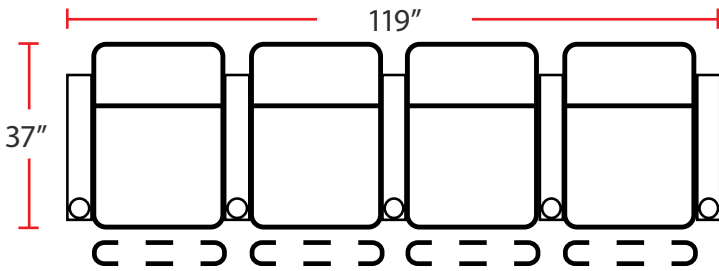

- 37"D x 33.5"W x 42"H

5200 - RIGHT-FACING STRAIGHT ARM MANUAL RECLINER

- 37"D x 28.5"W x 42"H

5300 - LEFT-FACING MANUAL ARM RECLINER

- 37"D x 28.5"W x 42"H

5400 - ARMLESS MANUAL RECLINER

- 37"D x 23.5"W x 42"H

Back Height: 42"

3900

Two-Arm Straight
Power Recliner

5200

Right Straight
Power Recliner

5300

Left Straight
Power Recliner

5400

Armless
Power Recliner

Configuration A

Power Straight Row of 2

Configuration B

Power Straight Row of 3

Configuration C

Power Straight Row of 4

Configuration D

Power Straight Row of 4 with Center Loveseat

Configuration E

Power Loveseat

Configuration F

Power Row of 3 Right Loveseat

Configuration G

Power Row of 3 Left Loveseat

Back Height: 42"