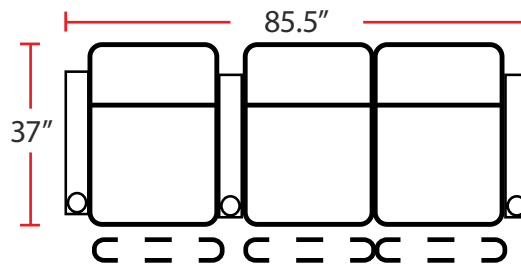

- 37"D x 33.5"W x 42"H

5200 - RIGHT-FACING STRAIGHT ARM MANUAL RECLINER

- 37"D x 28.5"W x 42"H

5300 - LEFT-FACING MANUAL ARM RECLINER

- 37"D x 28.5"W x 42"H

5400 - ARMLESS MANUAL RECLINER

- 37"D x 23.5"W x 42"H

Back Height: 42"

3900

Two-Arm Straight
Power Recliner

5200

Right Straight
Power Recliner

5300

Left Straight
Power Recliner

5400

Armless
Power Recliner

Configuration A

Power Straight Row of 2

Configuration B

Power Straight Row of 3

Configuration C

Power Straight Row of 4

Configuration D

Power Straight Row of 4 with Center Loveseat

Configuration E

Power Loveseat

Configuration F

Power Row of 3 Right Loveseat

Configuration G

Power Row of 3 Left Loveseat

Back Height: 42"