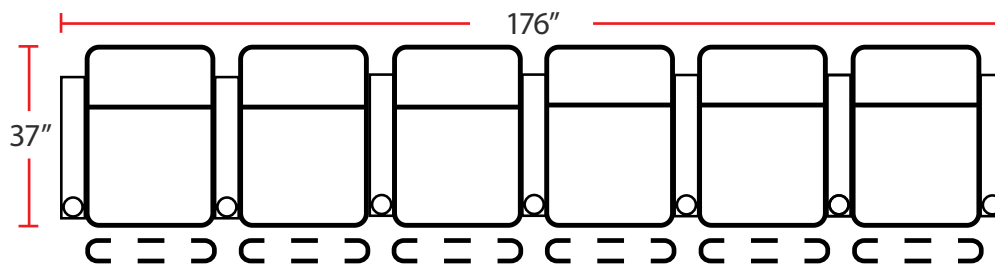

- 37"D x 33.5"W x 42"H

5200 - RIGHT-FACING STRAIGHT ARM MANUAL RECLINER

- 37"D x 28.5"W x 42"H

5300 - LEFT-FACING MANUAL ARM RECLINER

- 37"D x 28.5"W x 42"H

5400 - ARMLESS MANUAL RECLINER

- 37"D x 23.5"W x 42"H

Power Straight Row of 4 with Center Loveseat

Configuration E

Power Loveseat

Configuration F

Power Row of 3 Right Loveseat

Configuration G

Power Row of 3 Left Loveseat

Back Height: 42"

Configuration H

Power Straight Row of 4 with Double Loveseat

Configuration I

Power Straight Row of 5 with Center Sofa

Configuration J

Power Straight Row of 5

Configuration K

Power Straight Row of 6