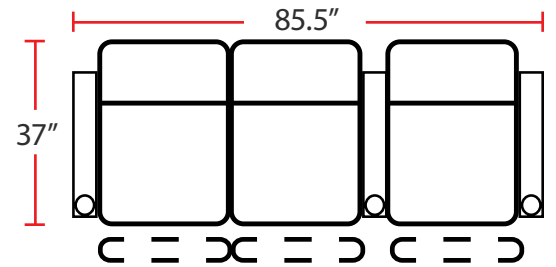

- 37"D x 33.5"W x 42"H

5200 - RIGHT-FACING STRAIGHT ARM MANUAL RECLINER

- 37"D x 28.5"W x 42"H

5300 - LEFT-FACING MANUAL ARM RECLINER

- 37"D x 28.5"W x 42"H

5400 - ARMLESS MANUAL RECLINER

- 37"D x 23.5"W x 42"H

Back Height: 42"

3900

Two-Arm Straight
Power Recliner

5200

Right Straight
Power Recliner

5300

Left Straight
Power Recliner

5400

Power Straight Row of 4 with Center Loveseat

Configuration E

Power Loveseat

Configuration F

Power Row of 3 Right Loveseat

Configuration G

Power Row of 3 Left Loveseat

Back Height: 42"

Configuration H

Power Straight Row of 4 with Double Loveseat

Configuration I

Power Straight Row of 5 with Center Sofa

Configuration J

Power Straight Row of 5

Configuration K

Power Straight Row of 6