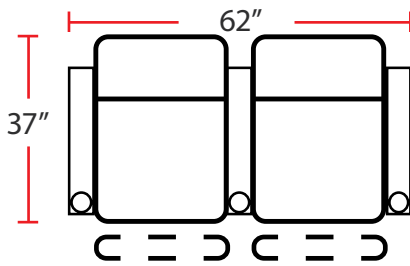

- 37"D x 33.5"W x 42"H

5200 - RIGHT-FACING STRAIGHT ARM MANUAL RECLINER

- 37"D x 28.5"W x 42"H

5300 - LEFT-FACING MANUAL ARM RECLINER

- 37"D x 28.5"W x 42"H

5400 - ARMLESS MANUAL RECLINER

- 37"D x 23.5"W x 42"H

Back Height: 42"

3900

Two-Arm Straight
Power Recliner

5200

Right Straight
Power Recliner

5300

Left Straight
Power Recliner

5400

Armless
Power Recliner

Configuration A

Power Straight Row of 2

Configuration B

Power Straight Row of 3

Configuration C

Power Straight Row of 4

Configuration D

Power Straight Row of 4 with Center Loveseat

Configuration E

Power Loveseat

Configuration F

Power Row of 3 Right Loveseat

Configuration G

Power Row of 3 Left Loveseat

Back Height: 42"