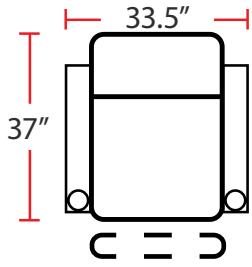

DIMENSIONS

- BACK HEIGHT FROM FLOOR: 42"
- SEAT WIDTH: 23.5"
- SEAT DEPTH: 21.5"
- SEAT HEIGHT: 22"
- ARM WIDTH: 5"
- DEPTH: 37"
- DEPTH WHEN RECLINED: 66"
- SPACE NEEDED FOR RECLINE: 4"

3900 - TWO-ARM MANUAL RECLINER

- 37"D x 33.5"W x 42"H

5200 - RIGHT-FACING STRAIGHT ARM MANUAL RECLINER

- 37"D x 28.5"W x 42"H

5300 - LEFT-FACING MANUAL ARM RECLINER

- 37"D x 28.5"W x 42"H

5400 - ARMLESS MANUAL RECLINER

- 37"D x 23.5"W x 42"H

Back Height: 42"

3900

Two-Arm Straight
Power Recliner

5200

Right Straight
Power Recliner

5300

Left Straight
Power Recliner

5400

Power Straight Row of 4 with Center Loveseat

Configuration E

Power Loveseat

Configuration F

Power Row of 3 Right Loveseat

Configuration G

Power Row of 3 Left Loveseat

Back Height: 42"