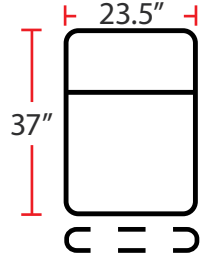

DIMENSIONS

- BACK HEIGHT FROM FLOOR: 42"
- SEAT WIDTH: 23.5"
- SEAT DEPTH: 21.5"
- SEAT HEIGHT: 22"
- ARM WIDTH: 5"
- DEPTH: 37"
- DEPTH WHEN RECLINED: 66"
- SPACE NEEDED FOR RECLINE: 4"

3900 - TWO-ARM MANUAL RECLINER

- 37"D x 33.5"W x 42"H

5200 - RIGHT-FACING STRAIGHT ARM MANUAL RECLINER

- 37"D x 28.5"W x 42"H

5300 - LEFT-FACING MANUAL ARM RECLINER

- 37"D x 28.5"W x 42"H

5400 - ARMLESS MANUAL RECLINER

- 37"D x 23.5"W x 42"H

Back Height: 42"

3900

Two-Arm Straight
Power Recliner

5200

Right Straight
Power Recliner

5300

Left Straight
Power Recliner

5400

Power Straight Row of 4 with Center Loveseat

Configuration E

Power Loveseat

Configuration F

Power Row of 3 Right Loveseat

Configuration G

Power Row of 3 Left Loveseat

Back Height: 42"