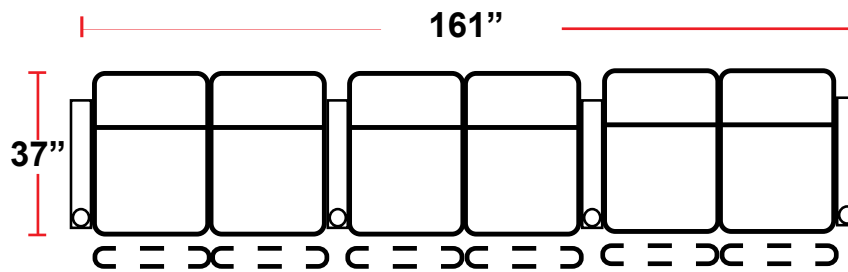

Configuration O
Straight Row of 6 Triple Loveseats