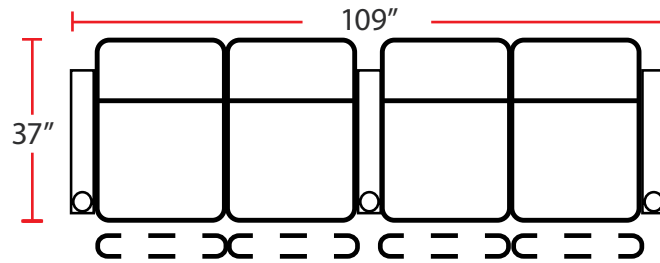

- 37"D x 33.5"W x 42"H

5200 - RIGHT-FACING STRAIGHT ARM MANUAL RECLINER

- 37"D x 28.5"W x 42"H

5300 - LEFT-FACING MANUAL ARM RECLINER

- 37"D x 28.5"W x 42"H

5400 - ARMLESS MANUAL RECLINER

- 37"D x 23.5"W x 42"H

Armless
Power Recliner

Configuration A

Power Straight Row of 2

Configuration B

Power Straight Row of 3

Configuration C

Power Straight Row of 4

Configuration D

Power Straight Row of 4 with Center Loveseat

Configuration E

Power Loveseat

Configuration F

Power Row of 3 Right Loveseat

Configuration G

Power Row of 3 Left Loveseat

Back Height: 42"

Configuration H

Power Straight Row of 4 with Double Loveseat

Configuration I

Power Straight Row of 5 with Center Sofa

Configuration J

Power Straight Row of 5

Configuration K

Power Straight Row of 6