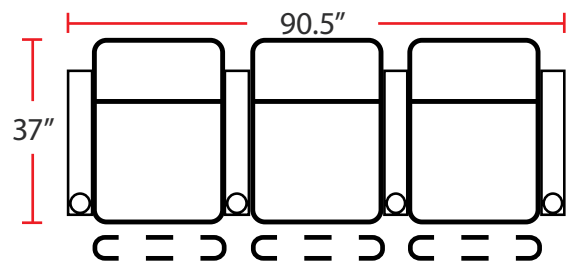

- 37"D x 33.5"W x 42"H

5200 - RIGHT-FACING STRAIGHT ARM MANUAL RECLINER

- 37"D x 28.5"W x 42"H

5300 - LEFT-FACING MANUAL ARM RECLINER

- 37"D x 28.5"W x 42"H

5400 - ARMLESS MANUAL RECLINER

- 37"D x 23.5"W x 42"H

Back Height: 42"

3900

Two-Arm Straight
Power Recliner

5200

Right Straight
Power Recliner

5300

Left Straight
Power Recliner

5400

Armless
Power Recliner

Configuration A

Power Straight Row of 2

Configuration B

Power Straight Row of 3

Configuration C

Power Straight Row of 4

Configuration D

Power Straight Row of 4 with Center Loveseat

Configuration E

Power Loveseat

Configuration F

Power Row of 3 Right Loveseat

Configuration G

Power Row of 3 Left Loveseat

Back Height: 42"