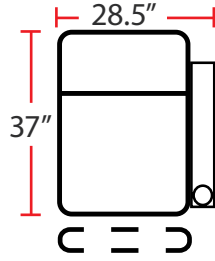

DIMENSIONS

- BACK HEIGHT FROM FLOOR: 42"
- SEAT WIDTH: 23.5"
- SEAT DEPTH: 21.5"
- SEAT HEIGHT: 22"
- ARM WIDTH: 5"
- DEPTH: 37"
- DEPTH WHEN RECLINED: 66"
- SPACE NEEDED FOR RECLINE: 4"

3900 - TWO-ARM MANUAL RECLINER

- 37"D x 33.5"W x 42"H

5200 - RIGHT-FACING STRAIGHT ARM MANUAL RECLINER

- 37"D x 28.5"W x 42"H

5300 - LEFT-FACING MANUAL ARM RECLINER

- 37"D x 28.5"W x 42"H

5400 - ARMLESS MANUAL RECLINER

- 37"D x 23.5"W x 42"H

Back Height: 42"

3900

Two-Arm Straight
Power Recliner

5200

Right Straight
Power Recliner

5300

Left Straight
Power Recliner

5400

Power Straight Row of 4 with Center Loveseat

Configuration E

Power Loveseat

Configuration F

Power Row of 3 Right Loveseat

Configuration G

Power Row of 3 Left Loveseat

Back Height: 42"