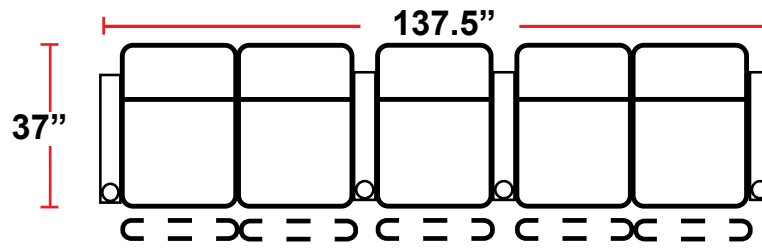

Back Height: 42"

Configuration N
Straight Row of 5 Captain Chair w/Loveseat