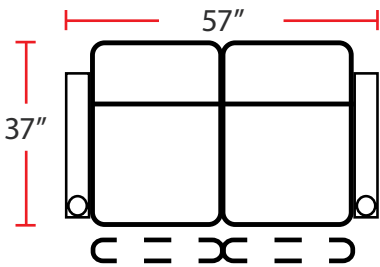

- 37"D x 33.5"W x 42"H

5200 - RIGHT-FACING STRAIGHT ARM MANUAL RECLINER

- 37"D x 28.5"W x 42"H

5300 - LEFT-FACING MANUAL ARM RECLINER

- 37"D x 28.5"W x 42"H

5400 - ARMLESS MANUAL RECLINER

- 37"D x 23.5"W x 42"H

Back Height: 42"

3900

Two-Arm Straight
Power Recliner

5200

Right Straight
Power Recliner

5300

Left Straight
Power Recliner

5400

Armless
Power Recliner

Configuration A

Power Straight Row of 2

Configuration B

Power Straight Row of 3

Configuration C

Power Straight Row of 4

Configuration D

Power Straight Row of 4 with Center Loveseat

Configuration E

Power Loveseat

Configuration F

Power Row of 3 Right Loveseat

Configuration G

Power Row of 3 Left Loveseat

Back Height: 42"