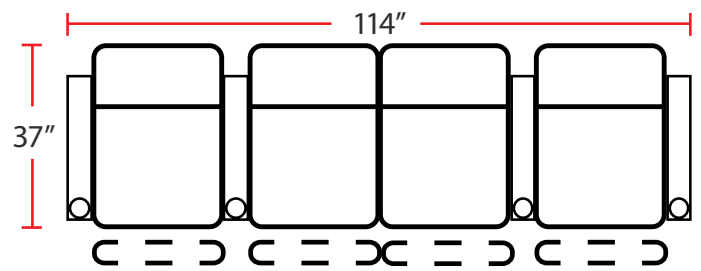

- 37"D x 33.5"W x 42"H

5200 - RIGHT-FACING STRAIGHT ARM MANUAL RECLINER

- 37"D x 28.5"W x 42"H

5300 - LEFT-FACING MANUAL ARM RECLINER

- 37"D x 28.5"W x 42"H

5400 - ARMLESS MANUAL RECLINER

- 37"D x 23.5"W x 42"H

Back Height: 42"

3900

Two-Arm Straight
Power Recliner

5200

Right Straight
Power Recliner

5300

Left Straight
Power Recliner

5400

Armless
Power Recliner

Configuration A

Power Straight Row of 2

Configuration B

Power Straight Row of 3

Configuration C

Power Straight Row of 4

Configuration D

Power Straight Row of 4 with Center Loveseat

Configuration E

Power Loveseat

Configuration F

Power Row of 3 Right Loveseat

Configuration G

Power Row of 3 Left Loveseat

Back Height: 42"