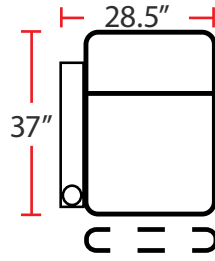

DIMENSIONS

- BACK HEIGHT FROM FLOOR: 42"
- SEAT WIDTH: 23.5"
- SEAT DEPTH: 21.5"
- SEAT HEIGHT: 22"
- ARM WIDTH: 5"
- DEPTH: 37"
- DEPTH WHEN RECLINED: 66"
- SPACE NEEDED FOR RECLINE: 4"

3900 - TWO-ARM MANUAL RECLINER

- 37"D x 33.5"W x 42"H

5200 - RIGHT-FACING STRAIGHT ARM MANUAL RECLINER

- 37"D x 28.5"W x 42"H

5300 - LEFT-FACING MANUAL ARM RECLINER

- 37"D x 28.5"W x 42"H

5400 - ARMLESS MANUAL RECLINER

- 37"D x 23.5"W x 42"H

Back Height: 42"

3900

Two-Arm Straight
Power Recliner

5200

Right Straight
Power Recliner

5300

Left Straight
Power Recliner

5400

Power Straight Row of 4 with Center Loveseat

Configuration E

Power Loveseat

Configuration F

Power Row of 3 Right Loveseat

Configuration G

Power Row of 3 Left Loveseat

Back Height: 42"