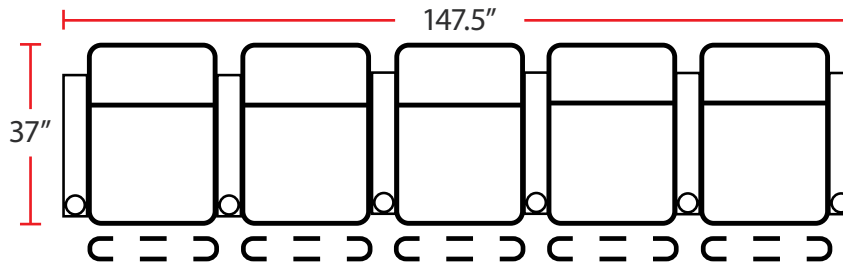

- 37"D x 33.5"W x 42"H

5200 - RIGHT-FACING STRAIGHT ARM MANUAL RECLINER

- 37"D x 28.5"W x 42"H

5300 - LEFT-FACING MANUAL ARM RECLINER

- 37"D x 28.5"W x 42"H

5400 - ARMLESS MANUAL RECLINER

- 37"D x 23.5"W x 42"H

Power Straight Row of 4 with Center Loveseat

Configuration E

Power Loveseat

Configuration F

Power Row of 3 Right Loveseat

Configuration G

Power Row of 3 Left Loveseat

Back Height: 42"

Configuration H

Power Straight Row of 4 with Double Loveseat

Configuration I

Power Straight Row of 5 with Center Sofa

Configuration J

Power Straight Row of 5

Configuration K

Power Straight Row of 6