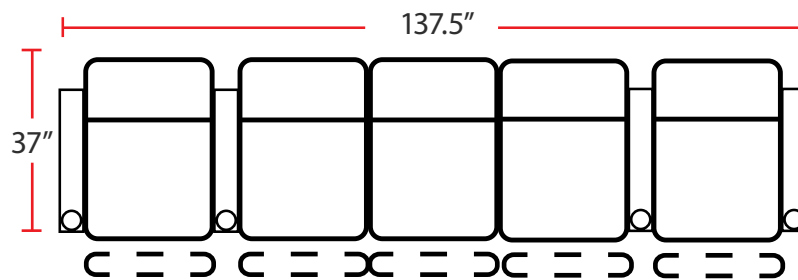

- 37"D x 33.5"W x 42"H

5200 - RIGHT-FACING STRAIGHT ARM MANUAL RECLINER

- 37"D x 28.5"W x 42"H

5300 - LEFT-FACING MANUAL ARM RECLINER

- 37"D x 28.5"W x 42"H

5400 - ARMLESS MANUAL RECLINER

- 37"D x 23.5"W x 42"H

Power Straight Row of 4 with Center Loveseat

Configuration E

Power Loveseat

Configuration F

Power Row of 3 Right Loveseat

Configuration G

Power Row of 3 Left Loveseat

Back Height: 42"

Configuration H

Power Straight Row of 4 with Double Loveseat

Configuration I

Power Straight Row of 5 with Center Sofa

Configuration J

Power Straight Row of 5

Configuration K

Power Straight Row of 6