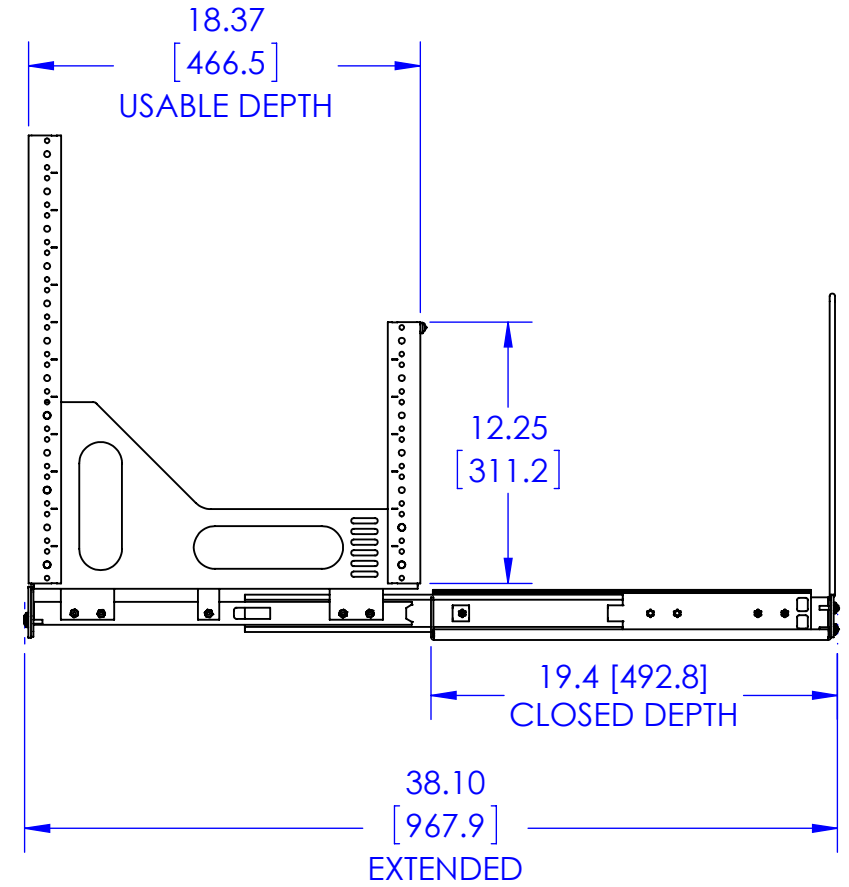

MODEL	RACK HEIGHT²	HEIGHT "A"
POTR-8	8U	16.65 [422.9]
POTR-9	9U	18.40 [467.3]
POTR-10	10U	20.15 [511.8]
POTR-11	11U	21.90 [556.2]
POTR-12	12U	23.65 [600.7]
POTR-13	13U	25.40 [645.2]
POTR-14	14U	27.15 [689.6]
POTR-15	15U	28.90 [734.1]
POTR-16	16U	30.65 [778.5]
POTR-17	17U	32.40 [822.9]
POTR-18	18U	34.15 [867.4]
POTR-19	19U	35.90 [911.9]
POTR-20	20U	37.65 [956.3]
POTR-21	21U	39.40 [1000.8]
POTR-22	22U	41.15 [1045.2]
POTR-23	23U	42.90 [1089.7]
POTR-24	24U	44.65 [1134.1]

STATUS: PLL 11/02/2012 - RELEASED ON ECO: 500006692

TECH-000250

THE INFORMATION AND DESIGNS CONTAINED IN THIS DRAWING ARE CONFIDENTIAL AND THE PROPRIETARY PROPERTY OF MILESTONE AV TECHNOLOGIES NEITHER THIS DESIGN NOR ANY INFORMATION CONTAINED IN THIS DRAWING MAY BE REPRODUCED OR DISCLOSED TO OTHERS WITHOUT THE EXPRESS WRITTEN CONSENT OF MILESTONE AV TECHNOLOGIES.

CAD GENERATED DRAWING, DO NOT MANUALLY UPDATE.				6436 CITY WEST PKWY EDEN PRAIRIE MN, 55344 PHONE: 866-977-3901 FAX: 877-894-6918	
DRAWN BY	PLL	11/2/2012	DESCRIPTION		
ENG APPROVAL			POTR RACK SERIES		
MFG APPROVAL			MODEL NO.		
QA APPROVAL			POTR		
SHEET 1 OF 1		SCALE	SIZE	DWG. NO.	REV.
		1:12	B	TECH-000250	00