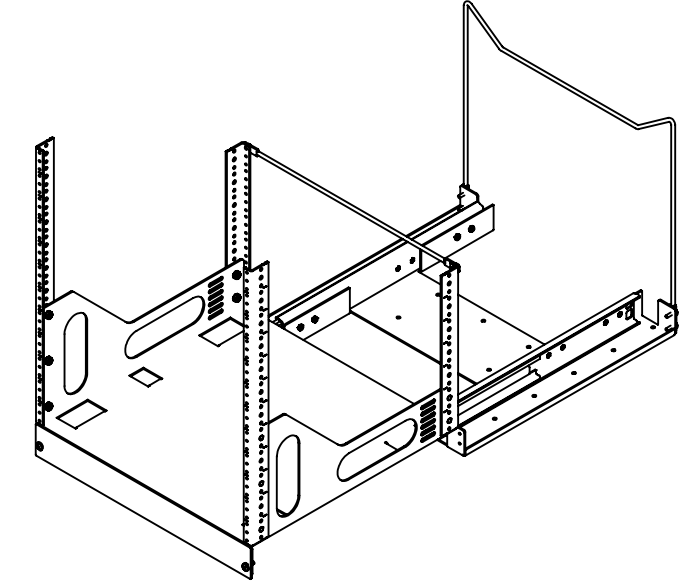

MODEL	RACK HEIGHT²	HEIGHT "A"
POTR-8	8U	16.65 [422.9]
POTR-9	9U	18.40 [467.3]
POTR-10	10U	20.15 [511.8]
POTR-11	11U	21.90 [556.2]
POTR-12	12U	23.65 [600.7]
POTR-13	13U	25.40 [645.2]
POTR-14	14U	27.15 [689.6]
POTR-15	15U	28.90 [734.1]
POTR-16	16U	30.65 [778.5]
POTR-17	17U	32.40 [822.9]
POTR-18	18U	34.15 [867.4]
POTR-19	19U	35.90 [911.9]
POTR-20	20U	37.65 [956.3]
POTR-21	21U	39.40 [1000.8]
POTR-22	22U	41.15 [1045.2]
POTR-23	23U	42.90 [1089.7]
POTR-24	24U	44.65 [1134.1]

STATUS: PLL 11/02/2012 - RELEASED ON ECO: 500006692

TECH-000250

THE INFORMATION AND DESIGNS CONTAINED IN THIS DRAWING ARE CONFIDENTIAL AND THE PROPRIETARY PROPERTY OF MILESTONE AV TECHNOLOGIES NEITHER THIS DESIGN NOR ANY INFORMATION CONTAINED IN THIS DRAWING MAY BE REPRODUCED OR DISCLOSED TO OTHERS WITHOUT THE EXPRESS WRITTEN CONSENT OF MILESTONE AV TECHNOLOGIES.

CAD GENERATED DRAWING, DO NOT MANUALLY UPDATE.				6436 CITY WEST PKWY EDEN PRAIRIE MN, 55344 PHONE: 866-977-3901 FAX: 877-894-6918	
DRAWN BY	PLL	11/2/2012	DESCRIPTION		
ENG APPROVAL			POTR RACK SERIES		
MFG APPROVAL			MODEL NO.		
QA APPROVAL			POTR		
SHEET 1 OF 1		SCALE	SIZE	DWG. NO.	REV.
		1:12	B	TECH-000250	00