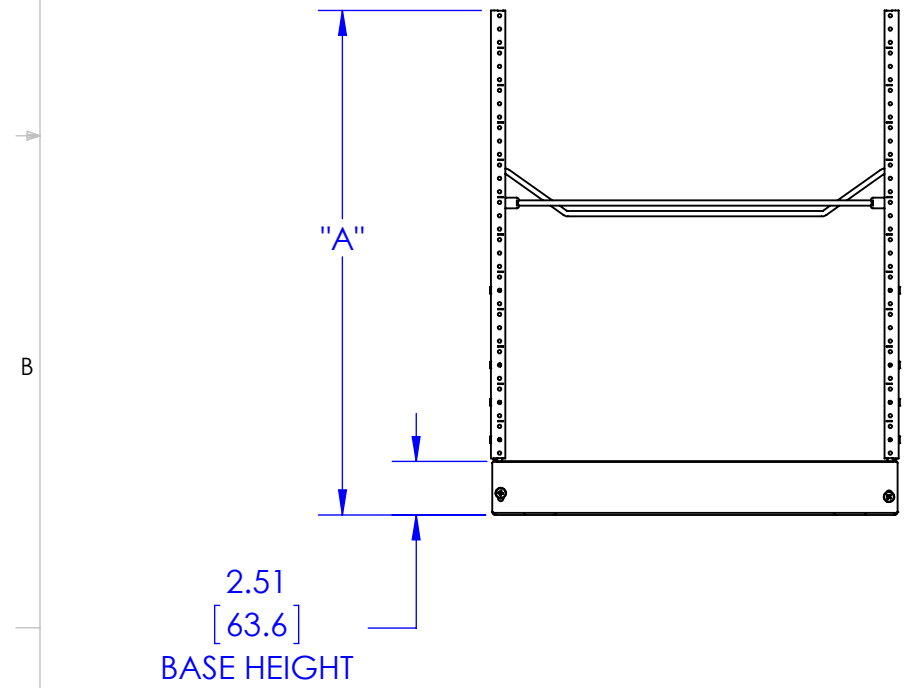

MODEL	RACK HEIGHT²	HEIGHT "A"
POTR-8	8U	16.65 [422.9]
POTR-9	9U	18.40 [467.3]
POTR-10	10U	20.15 [511.8]
POTR-11	11U	21.90 [556.2]
POTR-12	12U	23.65 [600.7]
POTR-13	13U	25.40 [645.2]
POTR-14	14U	27.15 [689.6]
POTR-15	15U	28.90 [734.1]
POTR-16	16U	30.65 [778.5]
POTR-17	17U	32.40 [822.9]
POTR-18	18U	34.15 [867.4]
POTR-19	19U	35.90 [911.9]
POTR-20	20U	37.65 [956.3]
POTR-21	21U	39.40 [1000.8]
POTR-22	22U	41.15 [1045.2]
POTR-23	23U	42.90 [1089.7]
POTR-24	24U	44.65 [1134.1]

STATUS: PLL 11/02/2012 - RELEASED ON ECO: 500006692

TECH-000250

THE INFORMATION AND DESIGNS CONTAINED IN THIS DRAWING ARE CONFIDENTIAL AND THE PROPRIETARY PROPERTY OF MILESTONE AV TECHNOLOGIES NEITHER THIS DESIGN NOR ANY INFORMATION CONTAINED IN THIS DRAWING MAY BE REPRODUCED OR DISCLOSED TO OTHERS WITHOUT THE EXPRESS WRITTEN CONSENT OF MILESTONE AV TECHNOLOGIES.

CAD GENERATED DRAWING, DO NOT MANUALLY UPDATE.				6436 CITY WEST PKWY EDEN PRAIRIE MN, 55344 PHONE: 866-977-3901 FAX: 877-894-6918	
DRAWN BY	PLL	11/2/2012	DESCRIPTION		
ENG APPROVAL			POTR RACK SERIES		
MFG APPROVAL			MODEL NO.		
QA APPROVAL			POTR		
SHEET 1 OF 1		SCALE	SIZE	DWG. NO.	REV.
		1:12	B	TECH-000250	00