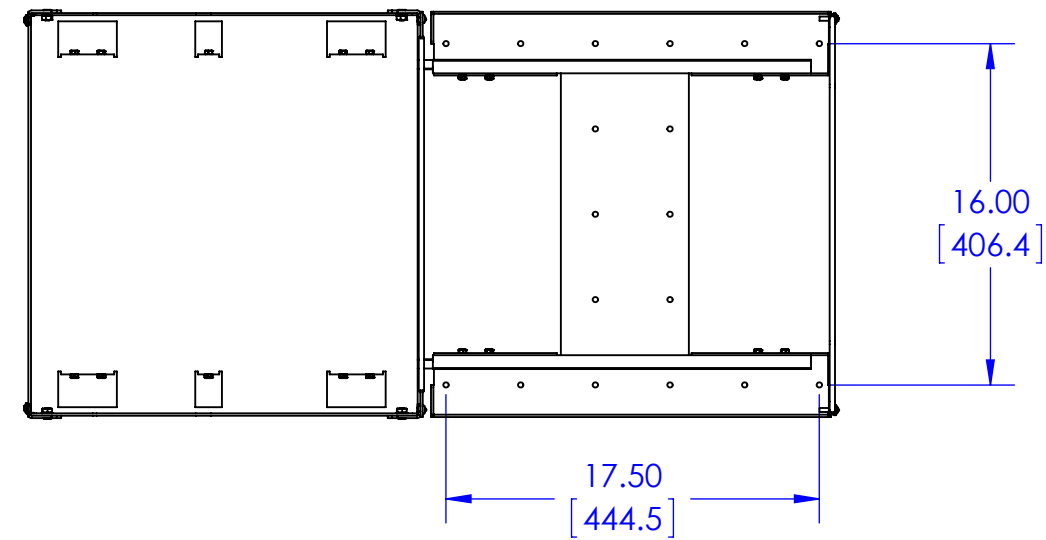

MODEL	RACK HEIGHT²	HEIGHT "A"
POTR-8	8U	16.65 [422.9]
POTR-9	9U	18.40 [467.3]
POTR-10	10U	20.15 [511.8]
POTR-11	11U	21.90 [556.2]
POTR-12	12U	23.65 [600.7]
POTR-13	13U	25.40 [645.2]
POTR-14	14U	27.15 [689.6]
POTR-15	15U	28.90 [734.1]
POTR-16	16U	30.65 [778.5]
POTR-17	17U	32.40 [822.9]
POTR-18	18U	34.15 [867.4]
POTR-19	19U	35.90 [911.9]
POTR-20	20U	37.65 [956.3]
POTR-21	21U	39.40 [1000.8]
POTR-22	22U	41.15 [1045.2]
POTR-23	23U	42.90 [1089.7]
POTR-24	24U	44.65 [1134.1]

STATUS: PLL 11/02/2012 - RELEASED ON ECO: 500006692

TECH-000250

THE INFORMATION AND DESIGNS CONTAINED IN THIS DRAWING ARE CONFIDENTIAL AND THE PROPRIETARY PROPERTY OF MILESTONE AV TECHNOLOGIES NEITHER THIS DESIGN NOR ANY INFORMATION CONTAINED IN THIS DRAWING MAY BE REPRODUCED OR DISCLOSED TO OTHERS WITHOUT THE EXPRESS WRITTEN CONSENT OF MILESTONE AV TECHNOLOGIES.

CAD GENERATED DRAWING, DO NOT MANUALLY UPDATE.				6436 CITY WEST PKWY EDEN PRAIRIE MN, 55344 PHONE: 866-977-3901 FAX: 877-894-6918	
DRAWN BY	PLL	11/2/2012	DESCRIPTION		
ENG APPROVAL			POTR RACK SERIES		
MFG APPROVAL			MODEL NO.		
QA APPROVAL			POTR		
SHEET 1 OF 1		SCALE	SIZE	DWG. NO.	REV.
		1:12	B	TECH-000250	00