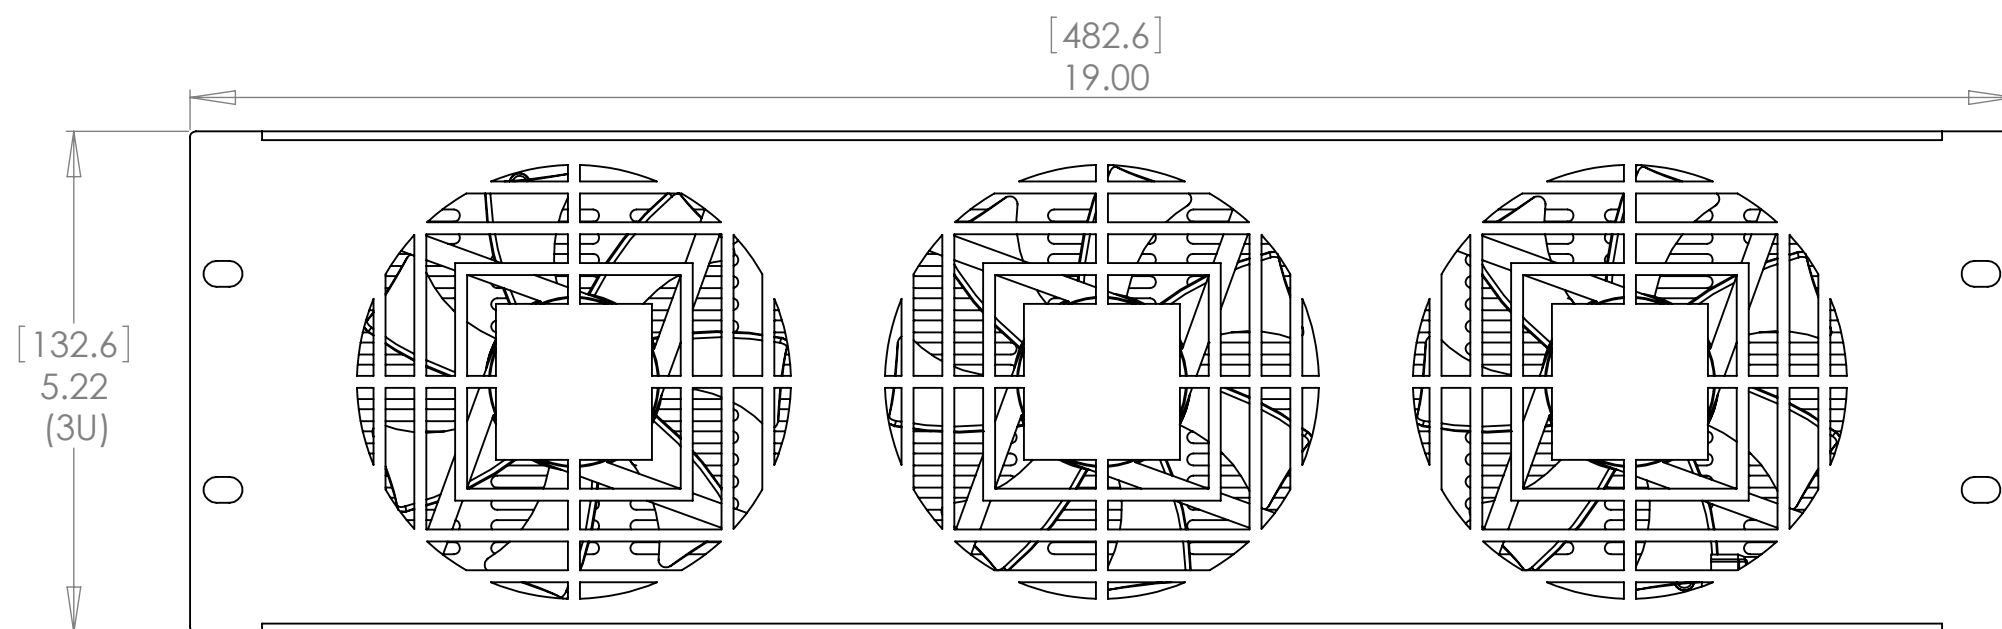

AIRFLOW: 60 CFM PER FAN
 SUPPLY VOLTAGE: 12VDC 30W MAX
 SOUND OUTPUT: APPROX. 29 dBA PER FAN

CHIEF MANUFACTURING INC.
 MOUNT ORDER NUMBER IS NAF33QBA
 PHONE: 1-800-582-6480

SHEET SCALE = 1:2

THE INFORMATION AND DESIGNS CONTAINED IN THIS DRAWING ARE CONFIDENTIAL AND THE PROPRIETARY PROPERTY OF MILESTONE AV TECHNOLOGIES NEITHER THIS DESIGN NOR ANY INFORMATION CONTAINED IN THIS DRAWING MAY BE REPRODUCED OR DISCLOSED TO OTHERS WITHOUT THE EXPRESS WRITTEN CONSENT OF MILESTONE AV TECHNOLOGIES.

TITLE
CUSTOMER PRINT
NAF33QBA

SIZE DWG. NO.
B NAF33QBA

8401 EAGLE CREEK PKY
 SUITE #700
 SAVAGE, MN 55378
 PHONE: 952-894-6280
 FAX: 877-894-6918

NAF33QBA

D

C

B

A