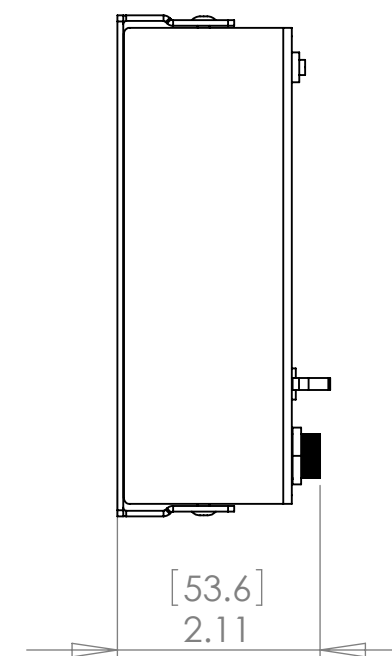

AIRFLOW: 60 CFM PER FAN
 SUPPLY VOLTAGE: 12VDC 30W MAX
 SOUND OUTPUT: APPROX. 29 dBA PER FAN

CHIEF MANUFACTURING INC.
 MOUNT ORDER NUMBER IS NAF33QBA
 PHONE: 1-800-582-6480

SHEET SCALE = 1:2

THE INFORMATION AND DESIGNS CONTAINED IN THIS DRAWING ARE CONFIDENTIAL AND THE PROPRIETARY PROPERTY OF MILESTONE AV TECHNOLOGIES NEITHER THIS DESIGN NOR ANY INFORMATION CONTAINED IN THIS DRAWING MAY BE REPRODUCED OR DISCLOSED TO OTHERS WITHOUT THE EXPRESS WRITTEN CONSENT OF MILESTONE AV TECHNOLOGIES.

TITLE
CUSTOMER PRINT
NAF33QBA

SIZE DWG. NO.
B NAF33QBA

8401 EAGLE CREEK PKY
 SUITE #700
 SAVAGE, MN 55378
 PHONE: 952-894-6280
 FAX: 877-894-6918

NAF33QBA

D

C

B

A