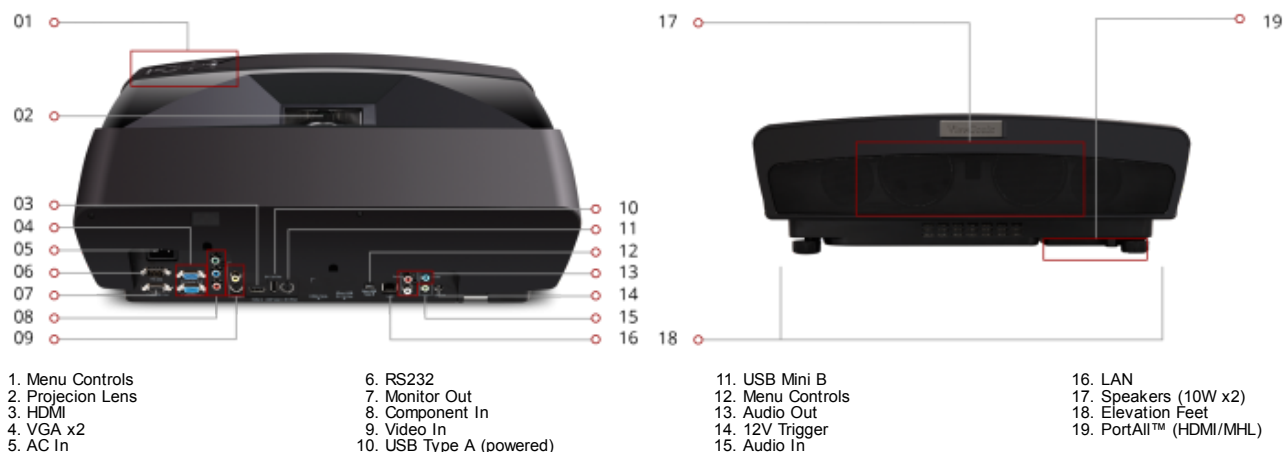

## Key Features:

- Long-lasting laser phosphor light source
- Full HD 1080p resolution
- Large images in small spaces
- Ultra-high contrast ratio
- Rec. 709 color accuracy

Delivering incredible color accuracy and stunning, razor-sharp images, the ViewSonic® LS820 laser projector is the ideal ultra-short throw projector for the high-end home theater. With a 0.25 ultra-short throw ratio, this projector can be placed on your home entertainment stand, just inches away from a wall or screen, and project an immersive 100" image. And with stunning 1080p resolution and Rec. 709 color accuracy, this projector delivers an amazing cinema-like experience. Utilizing the latest laser light technology, the LS820 is virtually maintenance-free, allowing you to enjoy long hours of movies or extensive gaming sessions. The LS820 also features a hidden PortAll® compartment which accommodates additional accessories such as a wireless streaming device, or PC stick. Powered by SuperColor™ technology for true-to-life images, and SonicExpert® technology for incredibly clear sound, the LS820 delivers an immersive audiovisual performance for any home theater.

**Dimensions:**

**Full Specifications**

**Display**

Throw Distance:	1.21 – 2.62 ft. / 0.37 – 0.8 m
Throw Ratio:	0.25
Type:	Laser
Keystone:	HV (Auto V) + 4 Corner
Light Source (watt):	390
Light Source Life, Normal (hours):	15000
Light Source Life, Dynamic Eco-Mode (hours):	20000
Brightness (ANSI Lumens):	3,500
Resolution:	1920 x 1080
Dynamic Contrast Ratio:	100,000:1
Resolution Type:	1080p

**Audio**

Internal Speakers: 10W (x2)

**Weight (imperial)**

Net (lbs):	22.05
Gross (lbs):	33.07

**Weight (metric)**

Net (kg):	10
Gross (kg):	15

**Dimensions (imperial) (WxHxD)**

Packaging (in.):	21.65" x22.44" x 12.20"
Physical (in.):	20" x 15.43" x 6.5