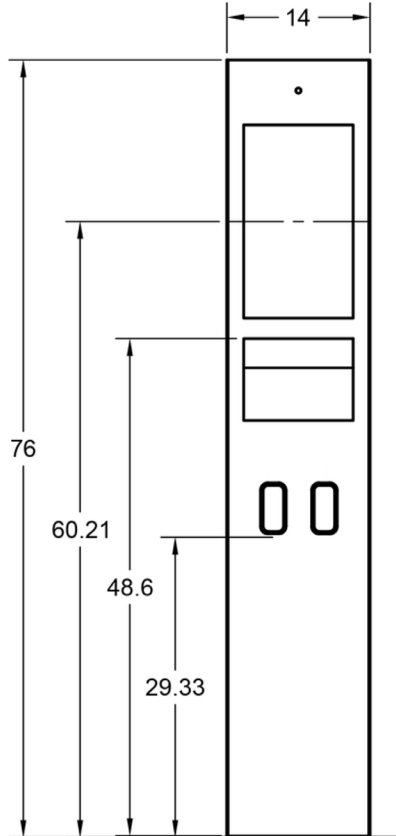

# Safezone Free Standing Wellness Station

Designed to ensure safe and sanitary environments

1-866-MOUNT-TV  
www.crimsonav.com

Attribute	Value
Display size	22" Non-contact
Display Compatability	Any 21" - 22" Diagonal Display
Display Orientation	Portrait
Sensor Type	Infrared Temperature Sensor
Software Provider	SafeSignage from Red Dot Digital Media
Connectivity	Direct Connect via BrightLink from RedDot Digital Media RJ45 Ethernet connection and WiFi
Content Included	Free Safety Template Slides Included
Construction	14 Guage High-grade cold rolled steel
Color	Powder Coated White
Product Width	14"
Product Height	76"
Base Dimensions	16" x 20"
Product Weight	102lb (46.2kg)
Kiosk Warranty	One Year Limited Warranty
SafeSignage Software Support	One Year Technical Support Included When Using the SafeSignage Software from Red Dot Digital Media

## UPRIGHT DIMENSIONS IN INCHES

## BASE DIMENSIONS IN INCHES