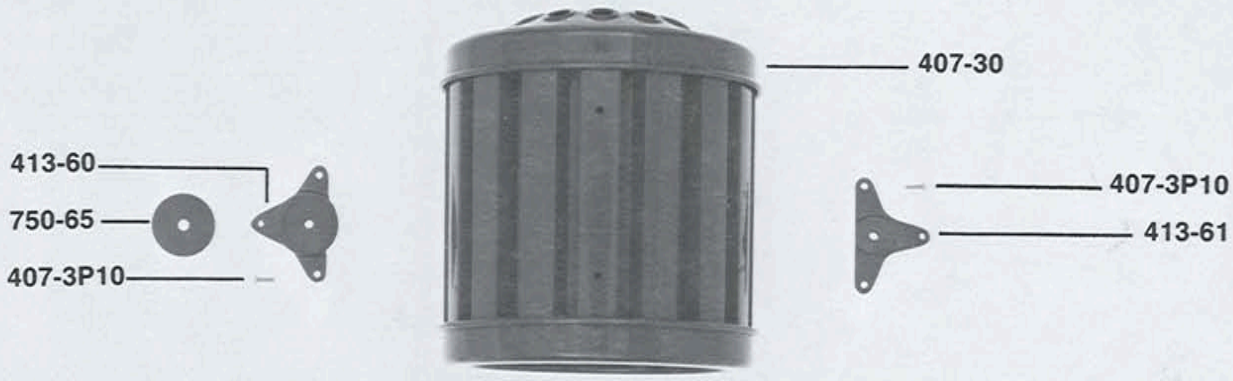

©Mole-Richardson Co., Hollywood, California U.S.A.

PARTS FOR TYPE 407 1,000 WATT BABY SOLARSPOT®

Used Ser. Nos. 3220 and Up.

407B941

Note: For Lamps Ser. Nos. 1 through 3219, replace with 407-99

TYPE 55 LENS
(DIA. 6")