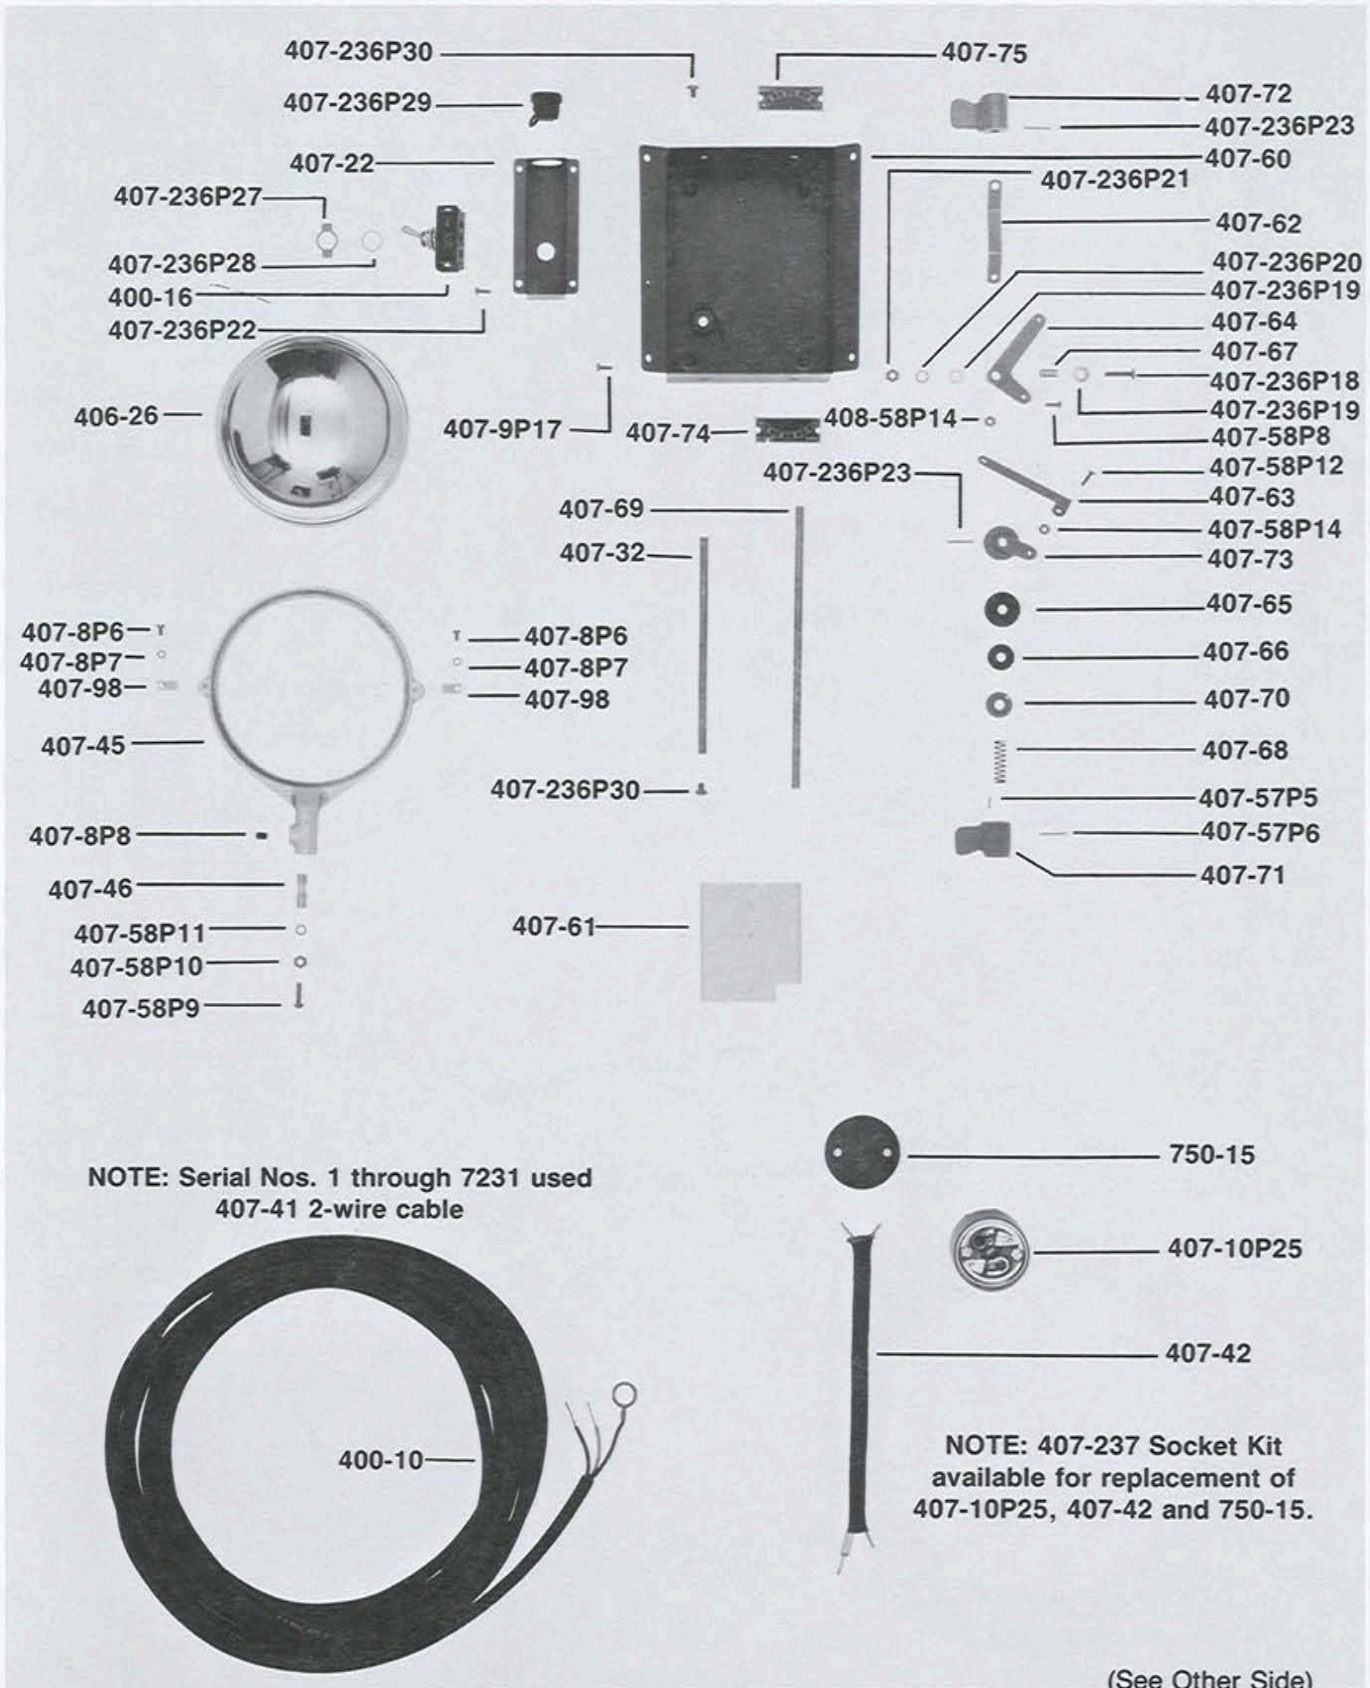

©Mole-Richardson Co., Hollywood, California U.S.A.

PARTS FOR TYPE 407 BABY SOLARSPOT®

Mole-Richardson Co.

PARTS FOR TYPE 407 BABY SOLARSPOT®

54

Mole-Richardson Co.

PARTS FOR TYPE 407 1,000 WATT BABY SOLARSPOT®

©Mole-Richardson Co., Hollywood, California U.S.A.

PARTS FOR TYPE 407 1,000 WATT BABY SOLARSPOT®

Used Ser. Nos. 3220 and Up.

407B941

Note: For Lamps Ser. Nos. 1 through 3219, replace with 407-99

TYPE 55 LENS
(DIA. 6")

NOT SHOWN: 413-196 LENS GUARD AND 308-26 KIT

122

Mole-Richardson Co.

PARTS FOR TYPE 407 1,000 WATT BABY SOLARSPOT® Used Ser. Nos. 301 through 16,988

123

Mole-Richardson Co.

PARTS FOR TYPE 407

1,000 WATT BABY SOLARSPOT®

Used Ser. Nos. 16,989 and Up.

407D941

Mole-Richardson Co.