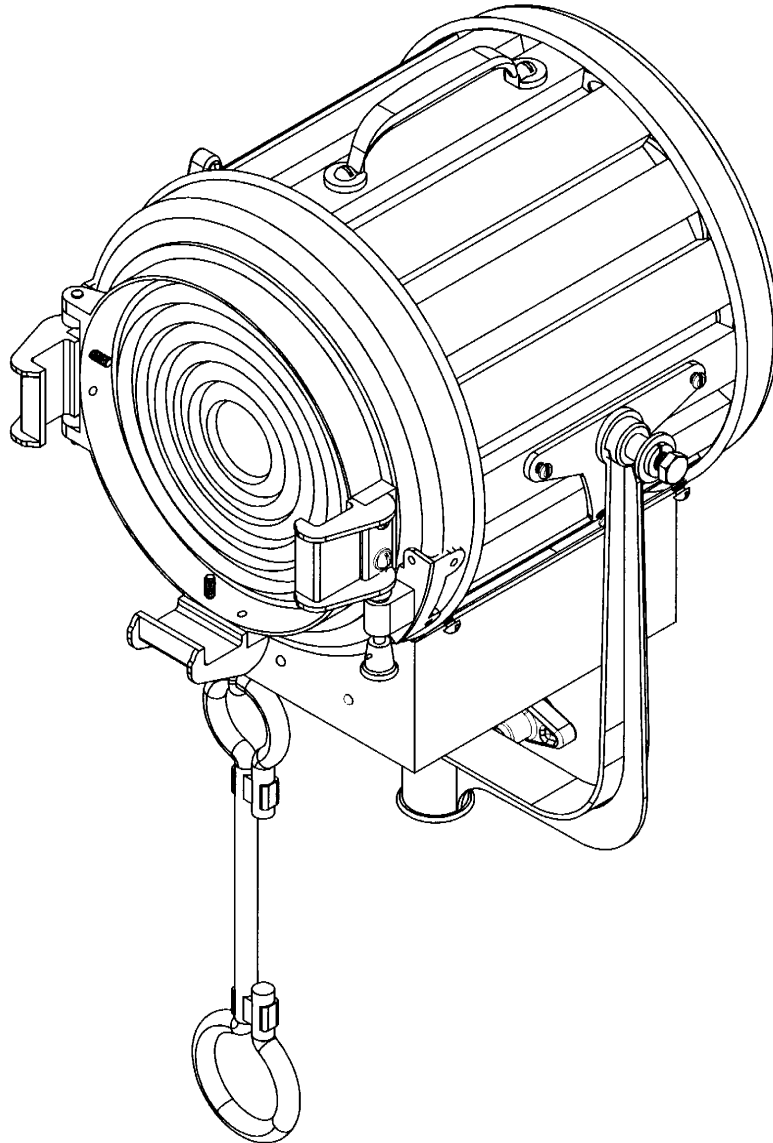

PARTS FOR TYPE 407 BABY SOLARSPOT®

51

Mole-Richardson Co.

PARTS FOR TYPE 407 BABY SOLARSPOT®

52

Mole-Richardson Co.

Tel. (323) 851-0111 Fax. (323) 851-5593 E-mail: info@mole.com Web: www.mole.com 937 N. Sycamore Ave., Hollywood, California 90038-2384 U.S.A.

©Mole-Richardson Co., Hollywood, California U.S.A.

PARTS FOR TYPE 407 BABY SOLARSPOT®

Mole-Richardson Co.

PARTS FOR TYPE 407 BABY SOLARSPOT®

54

Mole-Richardson Co.

PARTS FOR TYPE 407 1,000 WATT BABY SOLARSPOT®

©Mole-Richardson Co., Hollywood, California U.S.A.

PARTS FOR TYPE 407 1,000 WATT BABY SOLARSPOT®

Used Ser. Nos. 3220 and Up.

407B941

Note: For Lamps Ser. Nos. 1 through 3219, replace with 407-99

TYPE 55 LENS
(DIA. 6")

NOT SHOWN: 413-196 LENS GUARD AND 308-26 KIT

122

Mole-Richardson Co.

PARTS FOR TYPE 407 1,000 WATT BABY SOLARSPOT® Used Ser. Nos. 301 through 16,988

123

Mole-Richardson Co.

PARTS FOR TYPE 407

1,000 WATT BABY SOLARSPOT®