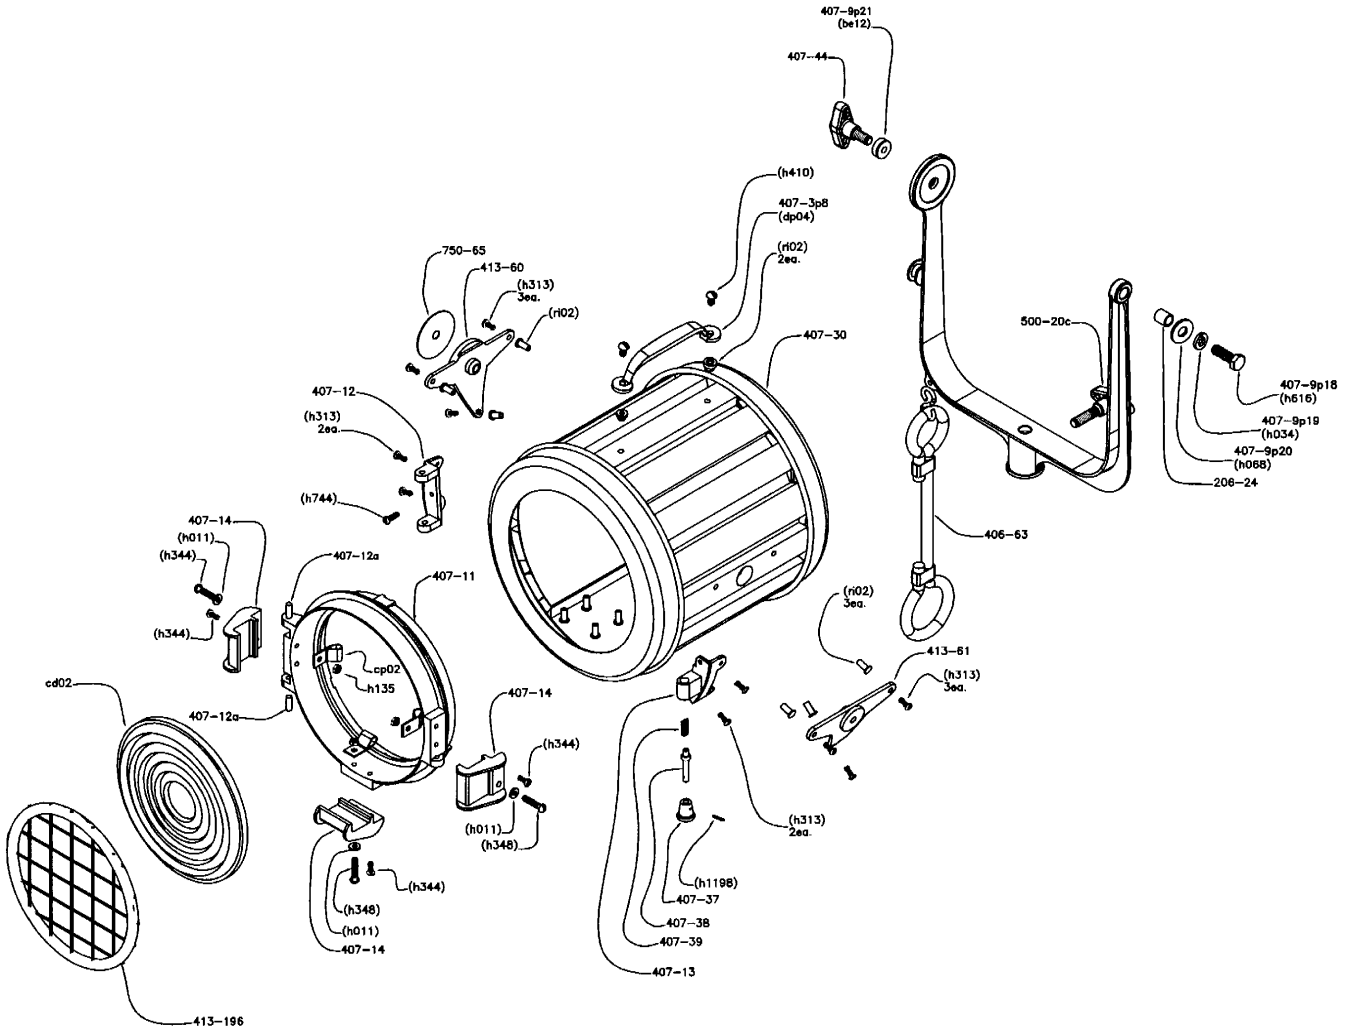

PARTS FOR TYPE 407 BABY SOLARSPOT®

51

Mole-Richardson Co.

PARTS FOR TYPE 407 BABY SOLARSPOT®

52

Mole-Richardson Co.

Tel. (323) 851-0111 Fax. (323) 851-5593 E-mail: info@mole.com Web: www.mole.com 937 N. Sycamore Ave., Hollywood, California 90038-2384 U.S.A.

©Mole-Richardson Co., Hollywood, California U.S.A.

PARTS FOR TYPE 407 BABY SOLARSPOT®

Mole-Richardson Co.

PARTS FOR TYPE 407 BABY SOLARSPOT®

54

Mole-Richardson Co.

PARTS FOR TYPE 407 1,000 WATT BABY SOLARSPOT®

©Mole-Richardson Co., Hollywood, California U.S.A.

PARTS FOR TYPE 407 1,000 WATT BABY SOLARSPOT®

Used Ser. Nos. 3220 and Up.

407B941

Note: For Lamps Ser. Nos. 1 through 3219, replace with 407-99

TYPE 55 LENS
(DIA. 6")

NOT SHOWN: 413-196 LENS GUARD AND 308-26 KIT

122

Mole-Richardson Co.

PARTS FOR TYPE 407 1,000 WATT BABY SOLARSPOT® Used Ser. Nos. 301 through 16,988

123

Mole-Richardson Co.

PARTS FOR TYPE 407

1,000 WATT BABY SOLARSPOT®