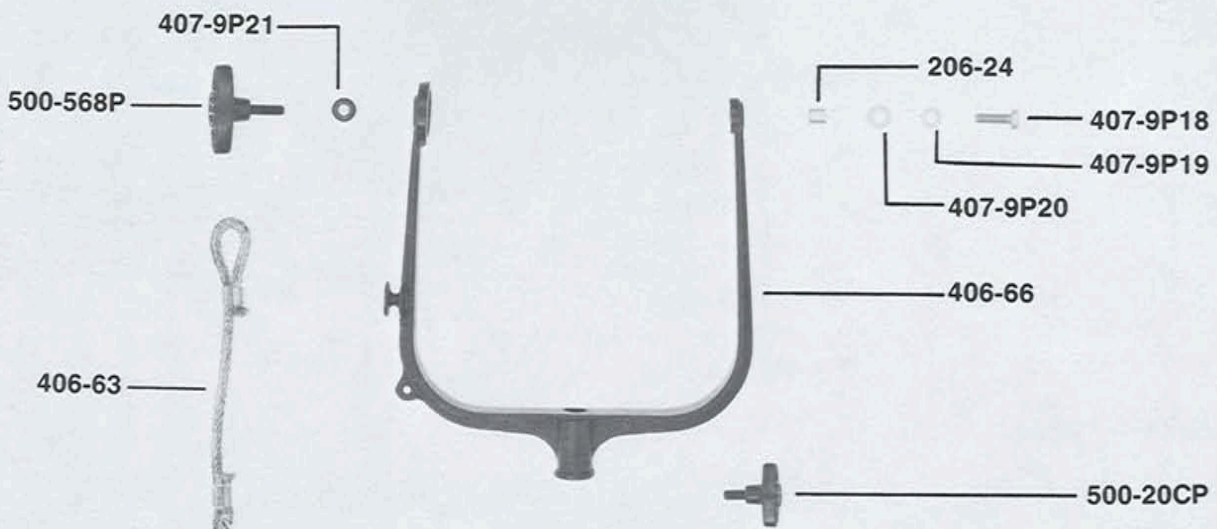

©Mole-Richardson Co., Hollywood, California U.S.A.

PARTS FOR TYPE 407 1,000 WATT BABY SOLARSPOT®

Used Ser. Nos. 3220 and Up.

407B941

Note: For Lamps Ser. Nos. 1 through 3219, replace with 407-99

TYPE 55 LENS
(DIA. 6")

NOT SHOWN: 413-196 LENS GUARD AND 308-26 KIT

122

Mole-Richardson Co.

PARTS FOR TYPE 407 1,000 WATT BABY SOLARSPOT® Used Ser. Nos. 301 through 16,988

123

Mole-Richardson Co.

PARTS FOR TYPE 407

1,000 WATT BABY SOLARSPOT®