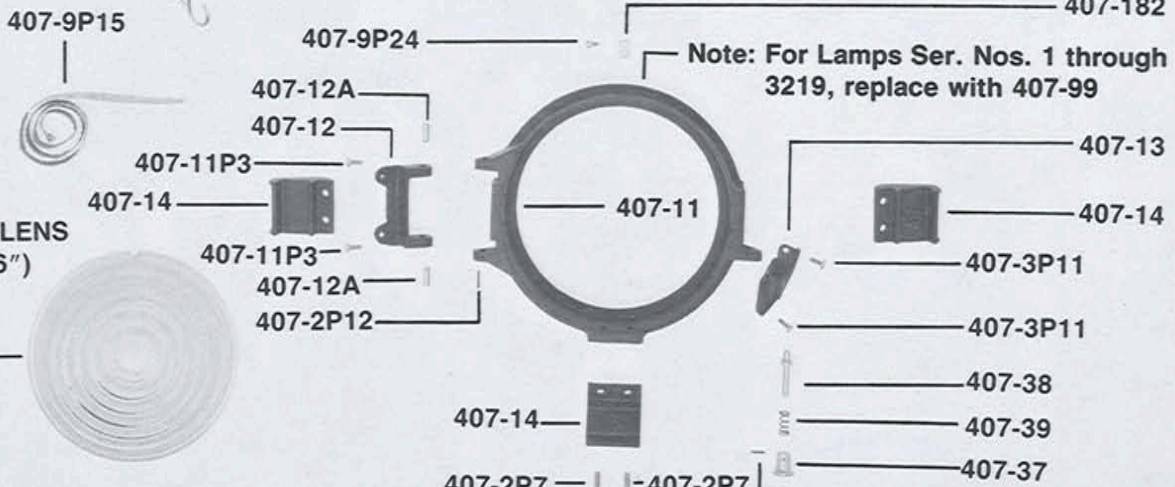

©Mole-Richardson Co., Hollywood, California U.S.A.

PARTS FOR TYPE 407 1,000 WATT BABY SOLARSPOT®

Used Ser. Nos. 3220 and Up.

407B941

Note: For Lamps Ser. Nos. 1 through 3219, replace with 407-99

TYPE 55 LENS
(DIA. 6")