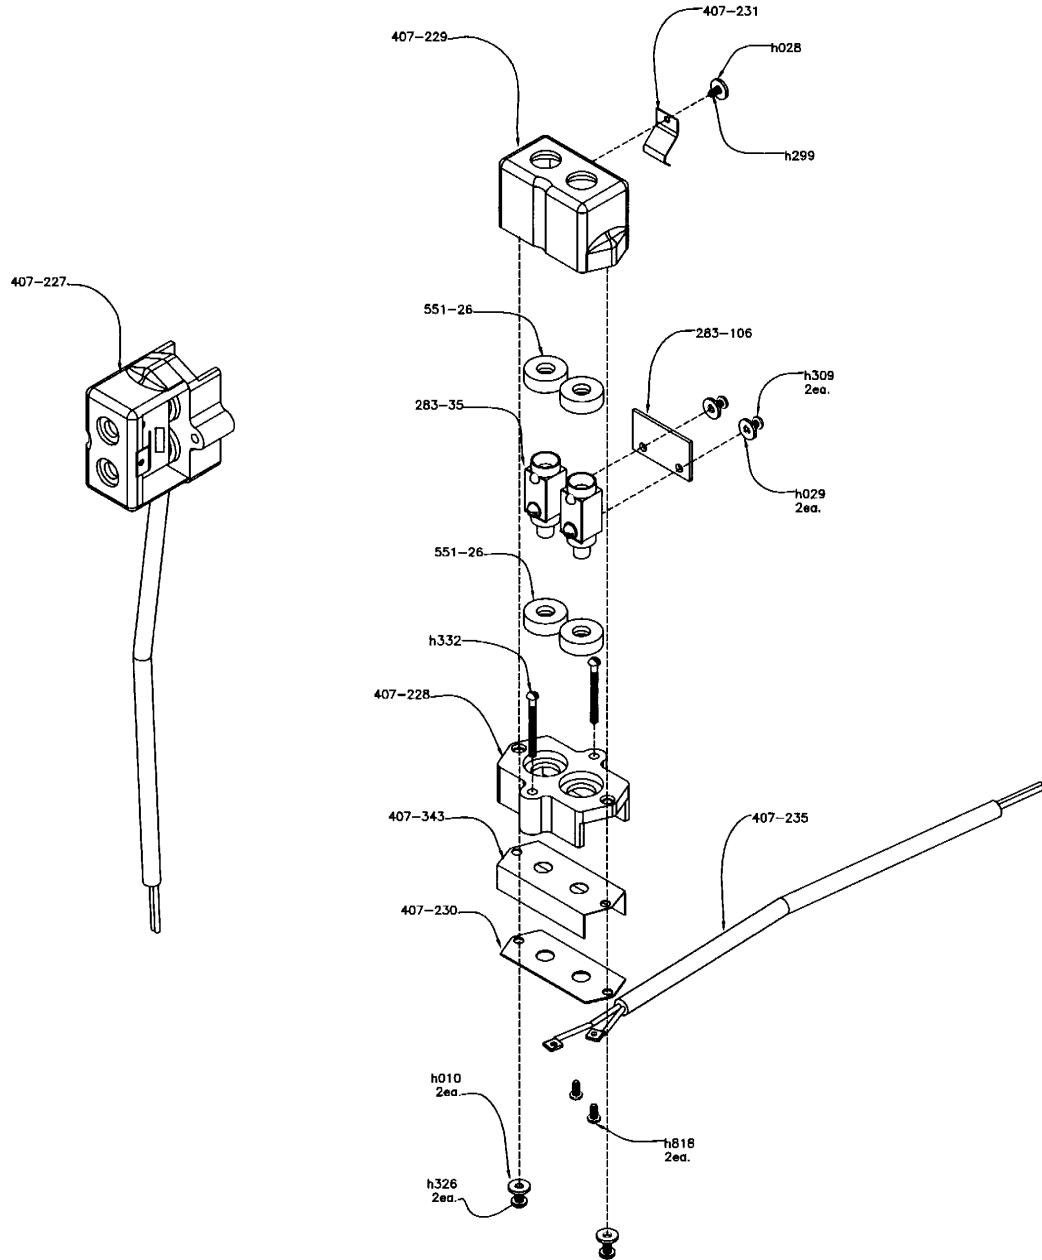

PARTS FOR TYPE 407 BABY SOLARSPOT®

51

Mole-Richardson Co.

PARTS FOR TYPE 407 BABY SOLARSPOT®

52

Mole-Richardson Co.

Tel. (323) 851-0111 Fax. (323) 851-5593 E-mail: info@mole.com Web: www.mole.com 937 N. Sycamore Ave., Hollywood, California 90038-2384 U.S.A.

©Mole-Richardson Co., Hollywood, California U.S.A.

PARTS FOR TYPE 407 BABY SOLARSPOT®

Mole-Richardson Co.

PARTS FOR TYPE 407 BABY SOLARSPOT®

54

Mole-Richardson Co.

PARTS FOR TYPE 407 1,000 WATT BABY SOLARSPOT®

©Mole-Richardson Co., Hollywood, California U.S.A.

PARTS FOR TYPE 407 1,000 WATT BABY SOLARSPOT®

Used Ser. Nos. 3220 and Up.

407B941

Note: For Lamps Ser. Nos. 1 through 3219, replace with 407-99

TYPE 55 LENS
(DIA. 6")

NOT SHOWN: 413-196 LENS GUARD AND 308-26 KIT

122

Mole-Richardson Co.

PARTS FOR TYPE 407 1,000 WATT BABY SOLARSPOT® Used Ser. Nos. 301 through 16,988

123

Mole-Richardson Co.

PARTS FOR TYPE 407

1,000 WATT BABY SOLARSPOT®