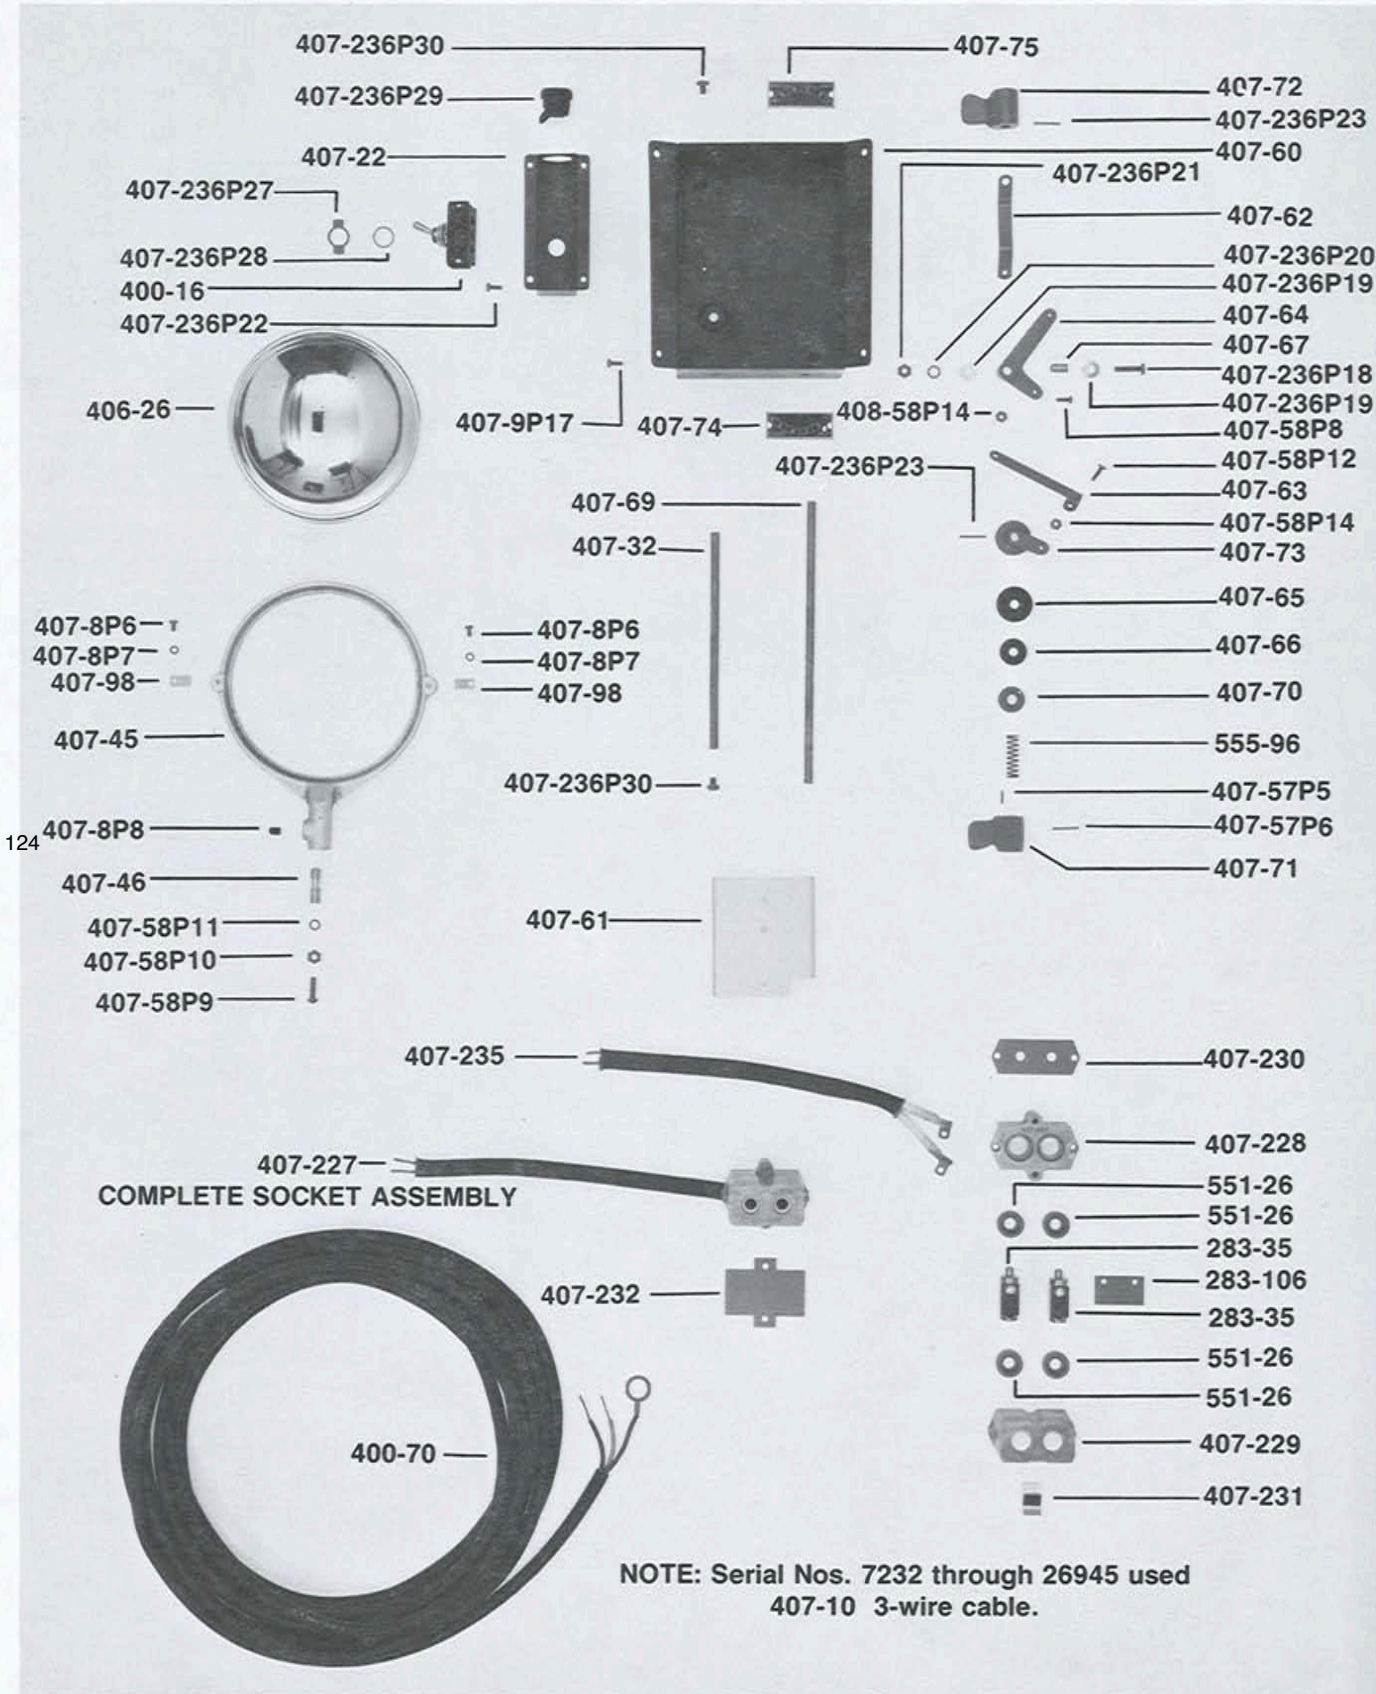

©Mole-Richardson Co., Hollywood, California U.S.A.

PARTS FOR TYPE 407 BABY SOLARSPOT®

Mole-Richardson Co.

PARTS FOR TYPE 407 BABY SOLARSPOT®

54

Mole-Richardson Co.

PARTS FOR TYPE 407 1,000 WATT BABY SOLARSPOT®

©Mole-Richardson Co., Hollywood, California U.S.A.

PARTS FOR TYPE 407 1,000 WATT BABY SOLARSPOT®

Used Ser. Nos. 3220 and Up.

407B941

Note: For Lamps Ser. Nos. 1 through 3219, replace with 407-99

TYPE 55 LENS
(DIA. 6")

NOT SHOWN: 413-196 LENS GUARD AND 308-26 KIT

122

Mole-Richardson Co.

PARTS FOR TYPE 407 1,000 WATT BABY SOLARSPOT® Used Ser. Nos. 301 through 16,988

123

Mole-Richardson Co.

PARTS FOR TYPE 407

1,000 WATT BABY SOLARSPOT®

Used Ser. Nos. 16,989 and Up.

407D941

Mole-Richardson Co.