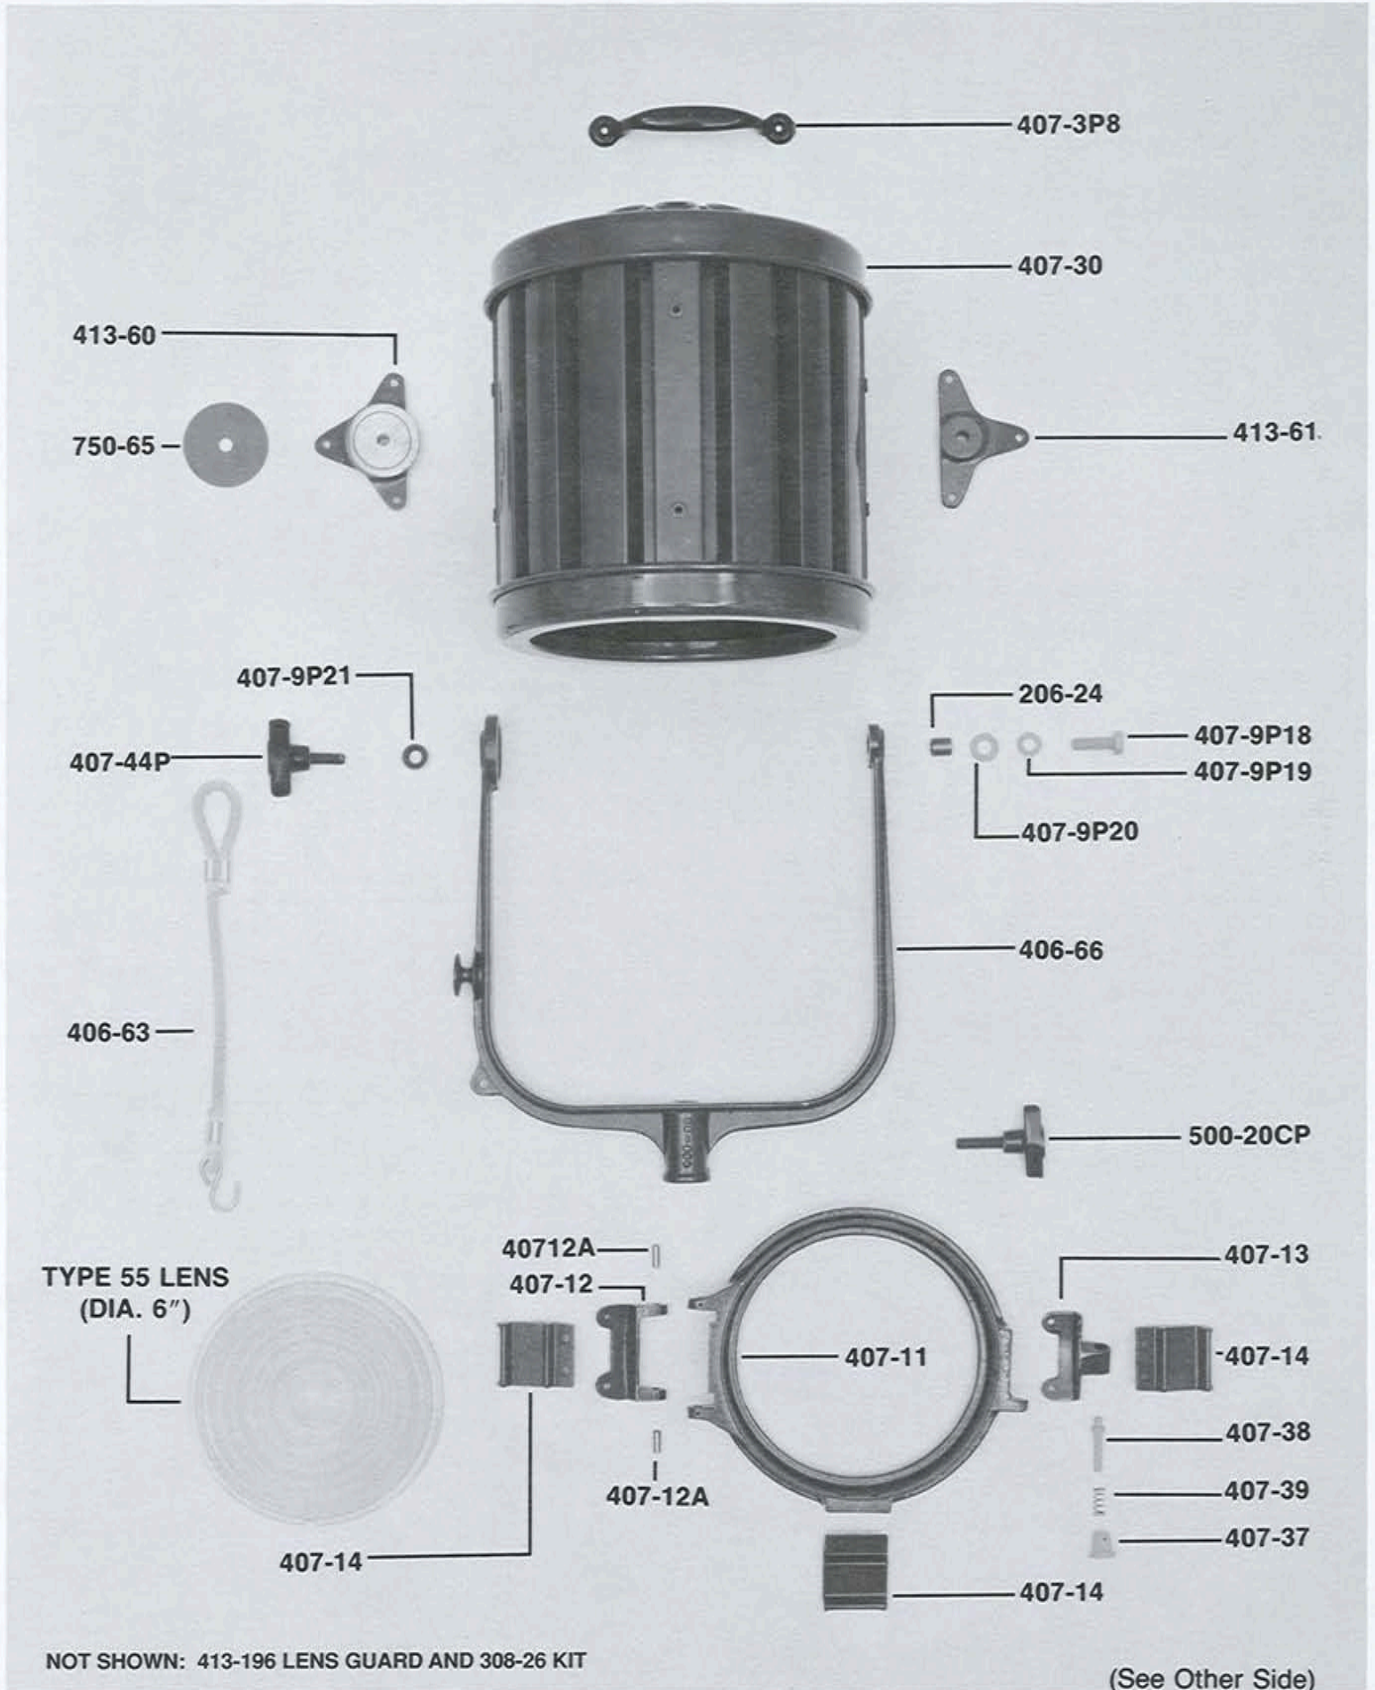

PARTS FOR TYPE 407 1,000 WATT BABY SOLARSPOT®

Used Ser. Nos. 301 to 3219

407A941

121

Mole-Richardson Co.

Tel. (323) 851-0111 Fax. (323) 851-5593 E-mail: info@mole.com Internet: http://www.mole.com 937 N. Sycamore Ave., Hollywood, California 90038-2384 U.S.A.

©Mole-Richardson Co., Hollywood, California U.S.A.