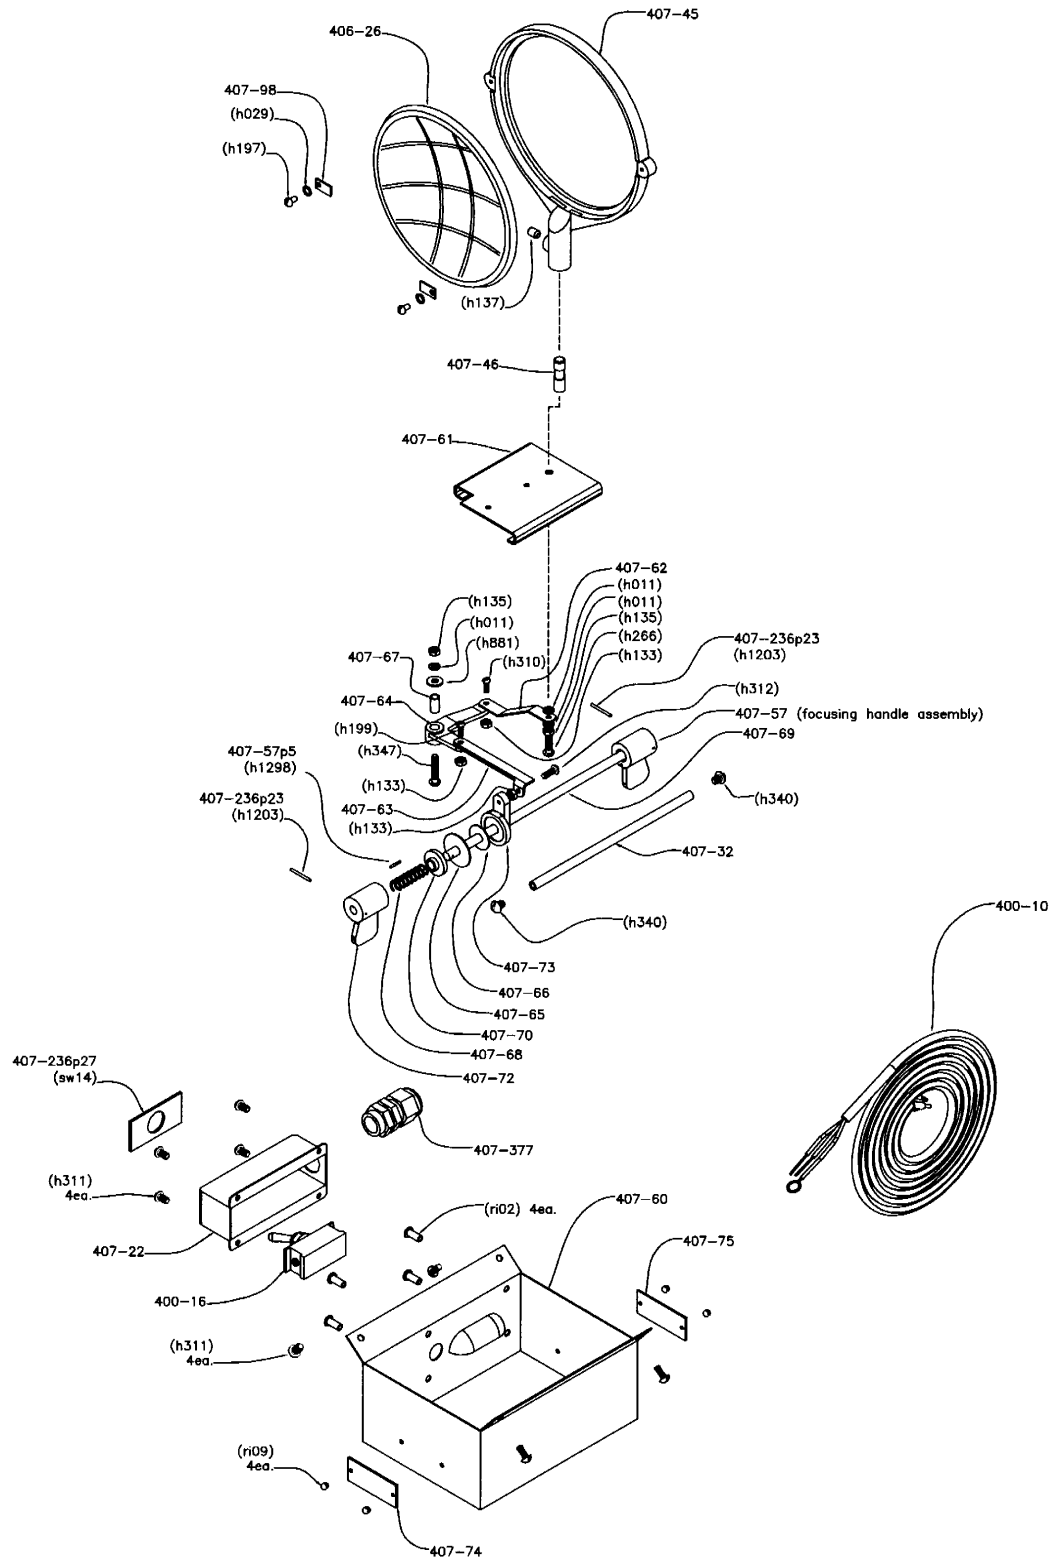

PARTS FOR TYPE 407 BABY SOLARSPOT®

51

Mole-Richardson Co.

PARTS FOR TYPE 407 BABY SOLARSPOT®

52

Mole-Richardson Co.

Tel. (323) 851-0111 Fax. (323) 851-5593 E-mail: info@mole.com Web: www.mole.com 937 N. Sycamore Ave., Hollywood, California 90038-2384 U.S.A.

©Mole-Richardson Co., Hollywood, California U.S.A.

PARTS FOR TYPE 407 BABY SOLARSPOT®

Mole-Richardson Co.

PARTS FOR TYPE 407 BABY SOLARSPOT®

54

Mole-Richardson Co.

PARTS FOR TYPE 407 1,000 WATT BABY SOLARSPOT®

©Mole-Richardson Co., Hollywood, California U.S.A.

PARTS FOR TYPE 407 1,000 WATT BABY SOLARSPOT®

Used Ser. Nos. 3220 and Up.

407B941

Note: For Lamps Ser. Nos. 1 through 3219, replace with 407-99

TYPE 55 LENS
(DIA. 6")

NOT SHOWN: 413-196 LENS GUARD AND 308-26 KIT

122

Mole-Richardson Co.

PARTS FOR TYPE 407 1,000 WATT BABY SOLARSPOT® Used Ser. Nos. 301 through 16,988

123

Mole-Richardson Co.

PARTS FOR TYPE 407

1,000 WATT BABY SOLARSPOT®