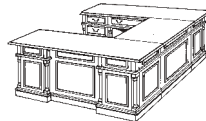

7990-38
Executive "U" Left