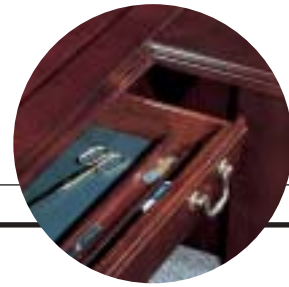

D

7990-KESWICK
(ENGLISH CHERRY FINISH)

INLAY VENEER WRITING SURFACE

AMPLE STORAGE

CENTER DRAWER

EXECUTIVE DESK

7990-36 (A)
W72 D36 H30

- One pull-out writing board, box/locking box/locking file drawer per pedestal.
- Felt-lined center drawer with a double pencil tray.

ALSO AVAILABLE:
EXECUTIVE DESK
7990-30
W66 D30 H30
Same features as -36.

KNEEHOLE CREDENZA

7990-21 (B)
W72 D24 H30

- One pull-out writing board, box/locking box/locking file drawer per pedestal.
- Drop-front/pull-out keyboard drawer.
- Cable management access provided.