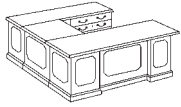

6

**EXECUTIVE RIGHT
PERSONAL FILE "U"**

7350-507

- -370 Left Single Pedestal Desk, W72 D28 H30
- -527 Right Single Pedestal Personal File Credenza W72 D21 H30
- -59 "U" Bridge, W50 D24 H30

ALSO AVAILABLE:

**EXECUTIVE LEFT
PERSONAL FILE "U"**
7350-508

- -380 Right Single Pedestal Desk
- -528 Left Single Pedestal Personal File Credenza
- -59 "U" Bridge

DESK FEATURES:

- Pull-out writing board, box/file drawer.
- Center drawer with central locking.

CREDENZA FEATURES:

- Finished back with decorative wood mouldings.
- Box/box/locking personal file/locking lateral file drawer.
- Wire management access provided.