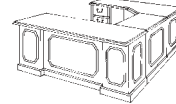

LEFT CORNER "U"

7350-52

- -580 Right Single Pedestal Desk, W72 D36 H30
- -518 Left Single Pedestal Corner Credenza
  W72 D36 H30
- -691 Corner "U" Bridge, W38 D24 H30

ALSO AVAILABLE:
RIGHT CORNER "U"
7350-51

- -570 Left Single Pedestal Desk
- -517 Right Single Pedestal Corner Credenza
- -691 Corner "U" Bridge

DESK FEATURES:

- Pull-out writing board, box/file drawer.
- Center drawer with central locking.

CREDENZA FEATURES:

- Box/locking file drawer.
- Wire management access provided.