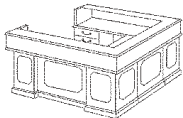

RETURN FEATURES:

- Tower CPU compartment.
- Wire management access provided.
- Power manager.

**RIGHT "U"
RECEPTION DESK**

7350-657

- -370 Left Single Pedestal Desk, W72 D28 H30
- -577 Right Single Pedestal Credenza W72 D24 H30
- -59 "U" Bridge, W50 D24 H30
- -544 "U" Reception Riser
  - -531 Desk Riser, W72 D27 H14
  - -532 Credenza Riser, W72 D23 H14
  - -535 Bridge Riser, W76 D12 H14

ALSO AVAILABLE:

LEFT "U" RECEPTION DESK
7350-658

- -380 Right Single Pedestal Desk
- -588 Left Single Pedestal Credenza
- -59 "U" Bridge
- -544 "U" Reception Riser
  - -531 Desk Riser
  - -532 Credenza Riser
  - -535 Bridge Riser

DESK FEATURES:

- Pull-out writing board, box/file drawer.
- Center drawer with central locking.

CREDENZA FEATURES:

- Finished back with recessed modesty panel and decorative wood mouldings.
- Box/locking file drawer.
- Wire management access provided.

BRIDGE FEATURES:

- Wire management access provided.