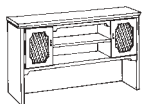

-44, -61 OVERHEAD STORAGE FEATURES:

- Two adjustable shelves.
- Two stationary shelves.
- Wire management access provided.

OVERHEAD STORAGE

7350-47
W60 D13 H46

Use with -20, -21, -22

OVERHEAD STORAGE

7350-62
W66 D13 H46

Use with -517, -518, -527, -528, -547, -548, -571, -581

-47, -62 OVERHEAD STORAGE FEATURES:

- Exterior adjustable and fixed shelves. Shelves are 28.75" wide on -47 and 34.75" wide on -62.
- Two door cabinets, each with one adjustable shelf.
- 20" clearance to bottom edge of fixed shelf.
- Wire management access provided.