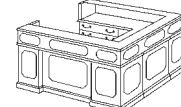

**LEFT LATERAL FILE
"U" RECEPTION
DESK**

7350-638

- -380 Right Single Pedestal Desk, W72 D28 H30
- -548 Left Single Pedestal Lateral File Credenza W72 D24 H30
- -59 "U" Bridge, W50 D24 H30
- -544 "U" Reception Riser
  - -531 Desk Riser, W72 D27 H14
  - -532 Credenza Riser, W72 D23 H14
  - -535 Bridge Riser, W76 D12 H14

ALSO AVAILABLE:

**RIGHT LATERAL FILE
"U" RECEPTION DESK**
7350-637

- -370 Left Single Pedestal Desk
- -547 Right Single Pedestal Lateral File Credenza
- -59 "U" Bridge
- -544 "U" Reception Riser
  - -531 Desk Riser
  - -532 Credenza Riser
  - -535 Bridge Riser

DESK FEATURES:

- Pull-out writing board, box/file drawer.
- Center drawer with central locking.

CREDENZA FEATURES:

- Finished back with decorative wood mouldings.
- Two locking lateral file drawers.
- Wire management access provided.