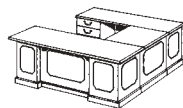

CREDENZA FEATURES:

- Box/locking file drawer.
- Wire management access provided.

LEFT EXECUTIVE "U"

7350-58

- -580 Executive Right Single Pedestal Desk
  W72 D36 H30
- -581 Executive Left Single Pedestal Credenza
  W72 D21 H30
- -59 "U" Bridge, W50 D24 H30

ALSO AVAILABLE:
RIGHT EXECUTIVE "U"
7350-57

- -570 Executive Left Single Pedestal Desk
- -571 Executive Right Single Pedestal Credenza
- -59 "U" Bridge

DESK FEATURES:

- Pull-out writing board, box/file drawer.
- Center drawer with central locking.

CREDENZA FEATURES:

- Box/locking file drawer.
- Wire management access provided.

BRIDGE FEATURES:

- Wire management access provided.