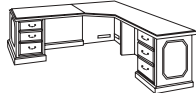

DESK FEATURES:

- Pull-out writing board, box/file drawer.
- Center drawer with central locking.

RETURN FEATURES:

- Box/locking file drawer.
- Wire management access provided.

RIGHT CPU CORNER UNIT

7350-76

- 389 Left Single Pedestal CPU Return
W48 D24 H30
- 517 Right Single Pedestal Corner Credenza
W72 D36 H30