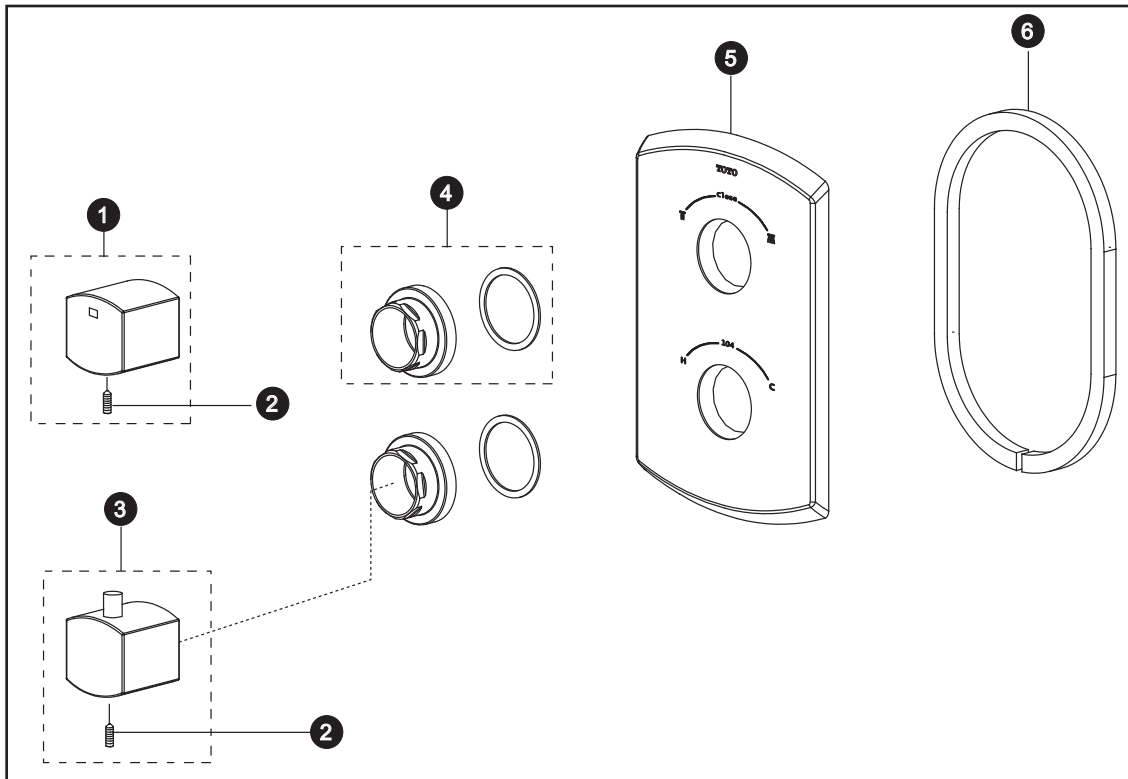

**Soirée®
Thermostatic Mixing Valve Trim
with Dual Volume Control**

| Item | Part | Description |
|------|--------------|--------------------------|
| 1 | THP4050#\$\$ | Volume Control knob |
| 2 | THP4051 | Set Screw |
| 3 | THP4052#\$\$ | Temperature Control Knob |
| 4 | THP4053#\$\$ | Escutcheon |
| 5 | THP4054#\$\$ | Face Plate |
| 6 | THP4056 | Foam Gasket |

| LEGEND |
|-----------------------|
| \$\$ = DENOTES FINISH |
| #CP - Polished Chrome |
| #BN - Brushed Nickel |
| #PN - Polished Nickel |
| #PB - Polished Brass |