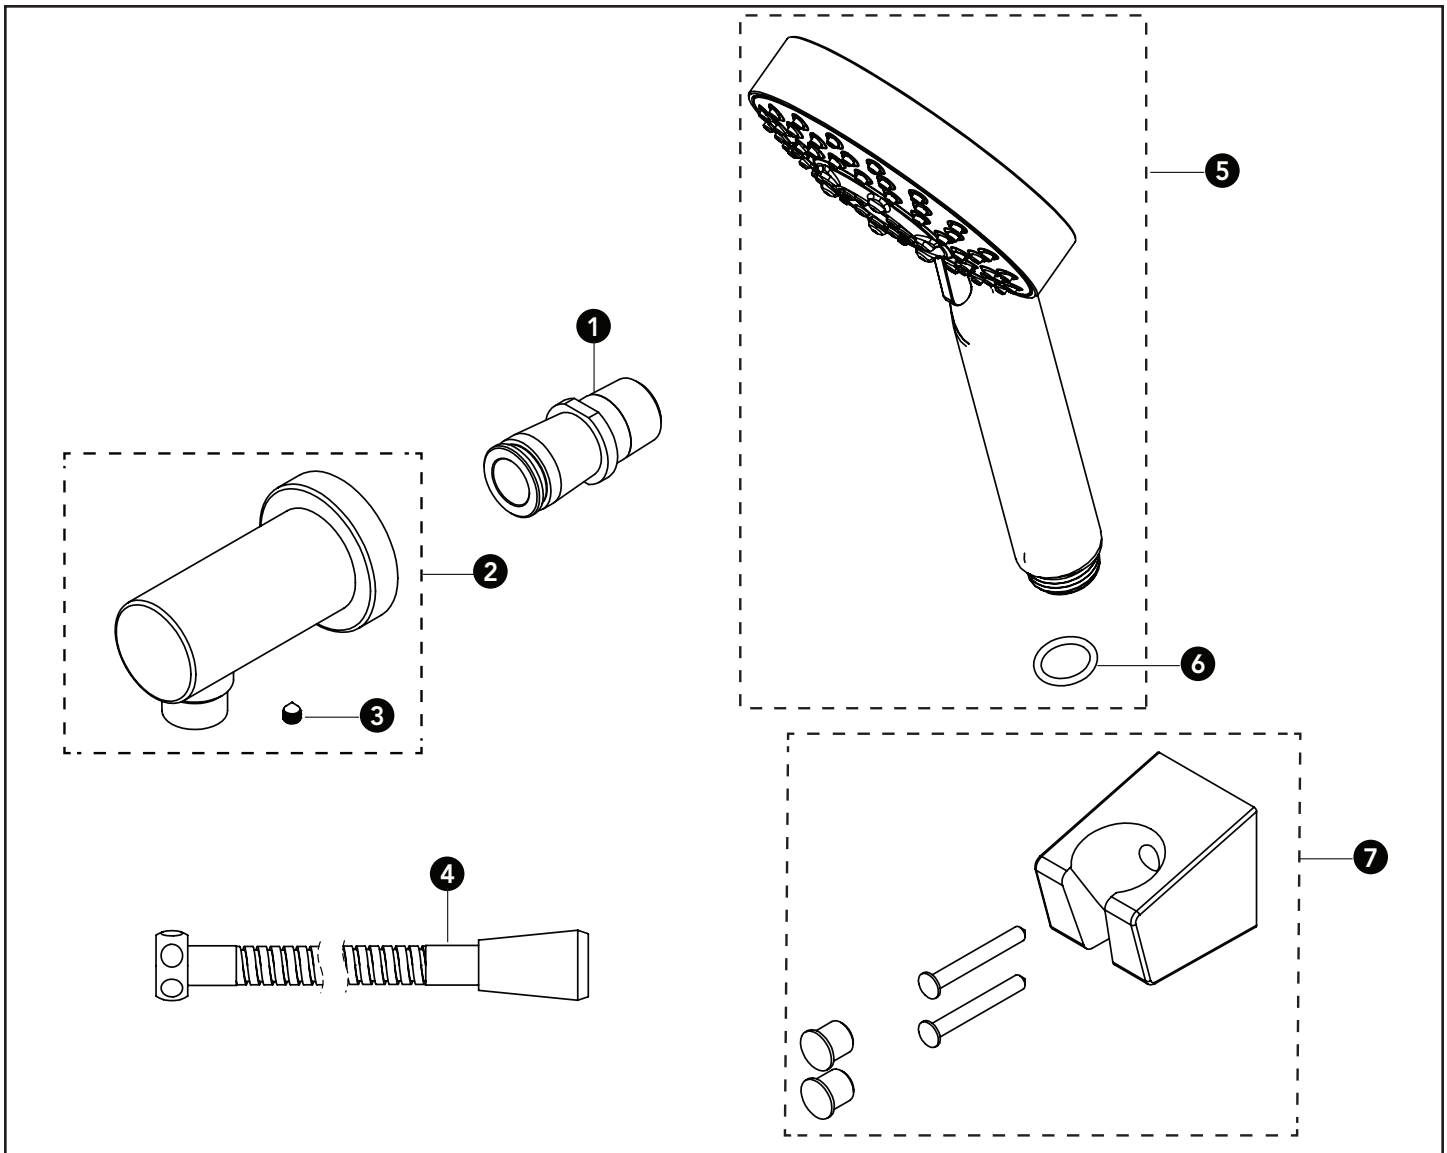

UPTON®
Handshower Set

Item	Part	Description
1	THP4569	Adapter
2	THP4570#\$\$	Elbow with Set Screw
3	THP4085	Set Screw
4	THP4454#\$\$	Handshower Hose
5	THP4571#\$\$	Handshower with O-ring
6	THP4070	O-ring
7	THP4336#\$\$	Handshower Bracket Assembly

LEGEND
\$\$ = Denotes Finish
#CP = Polished Chrome
#BN = Brushed Nickel
#PN = Polished Nickel