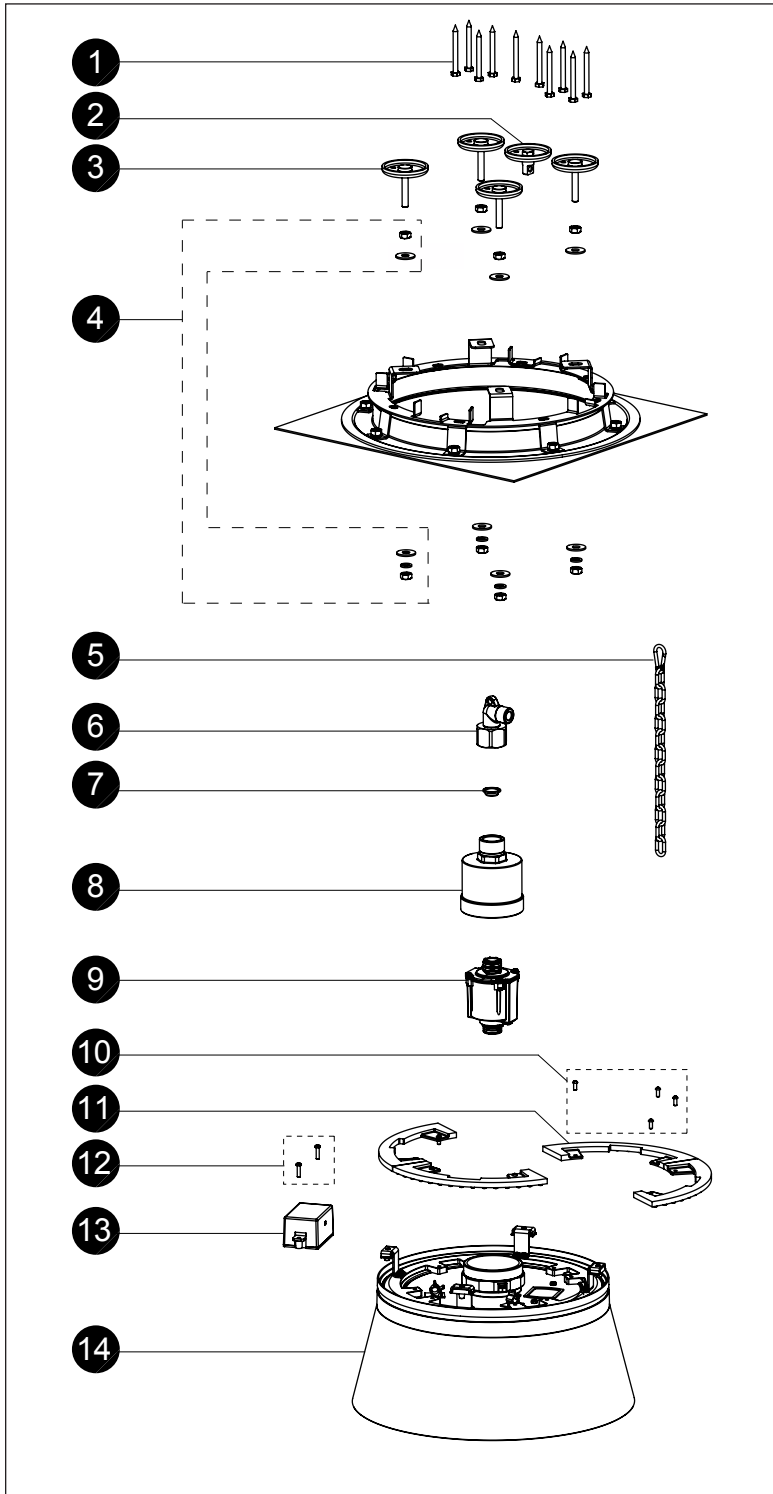

AIMES®
EcoPower® LED Rain Showerhead

Item	Part	Description
1	THP4693	Screw
2	THP4694	Safety Chain Supporting Hardware
3	THP4695	Shower Support Hardware
4	THP4696	Supporting Screws & Washers
5	THP4697	Safety Chain
6	THP4698	Elbow
7	THP4389	Filter
8	THP4699	Generator Housing
9	THP4700	Generator Unit
10	THP4704	Screws
11	THP4703	LED Unit
12	THP4092	Screws
13	THP4701	Controller
14	THP4702	Showerhead

LEGEND
\$\$ = Denotes Finish
#CP = Polished Chrome