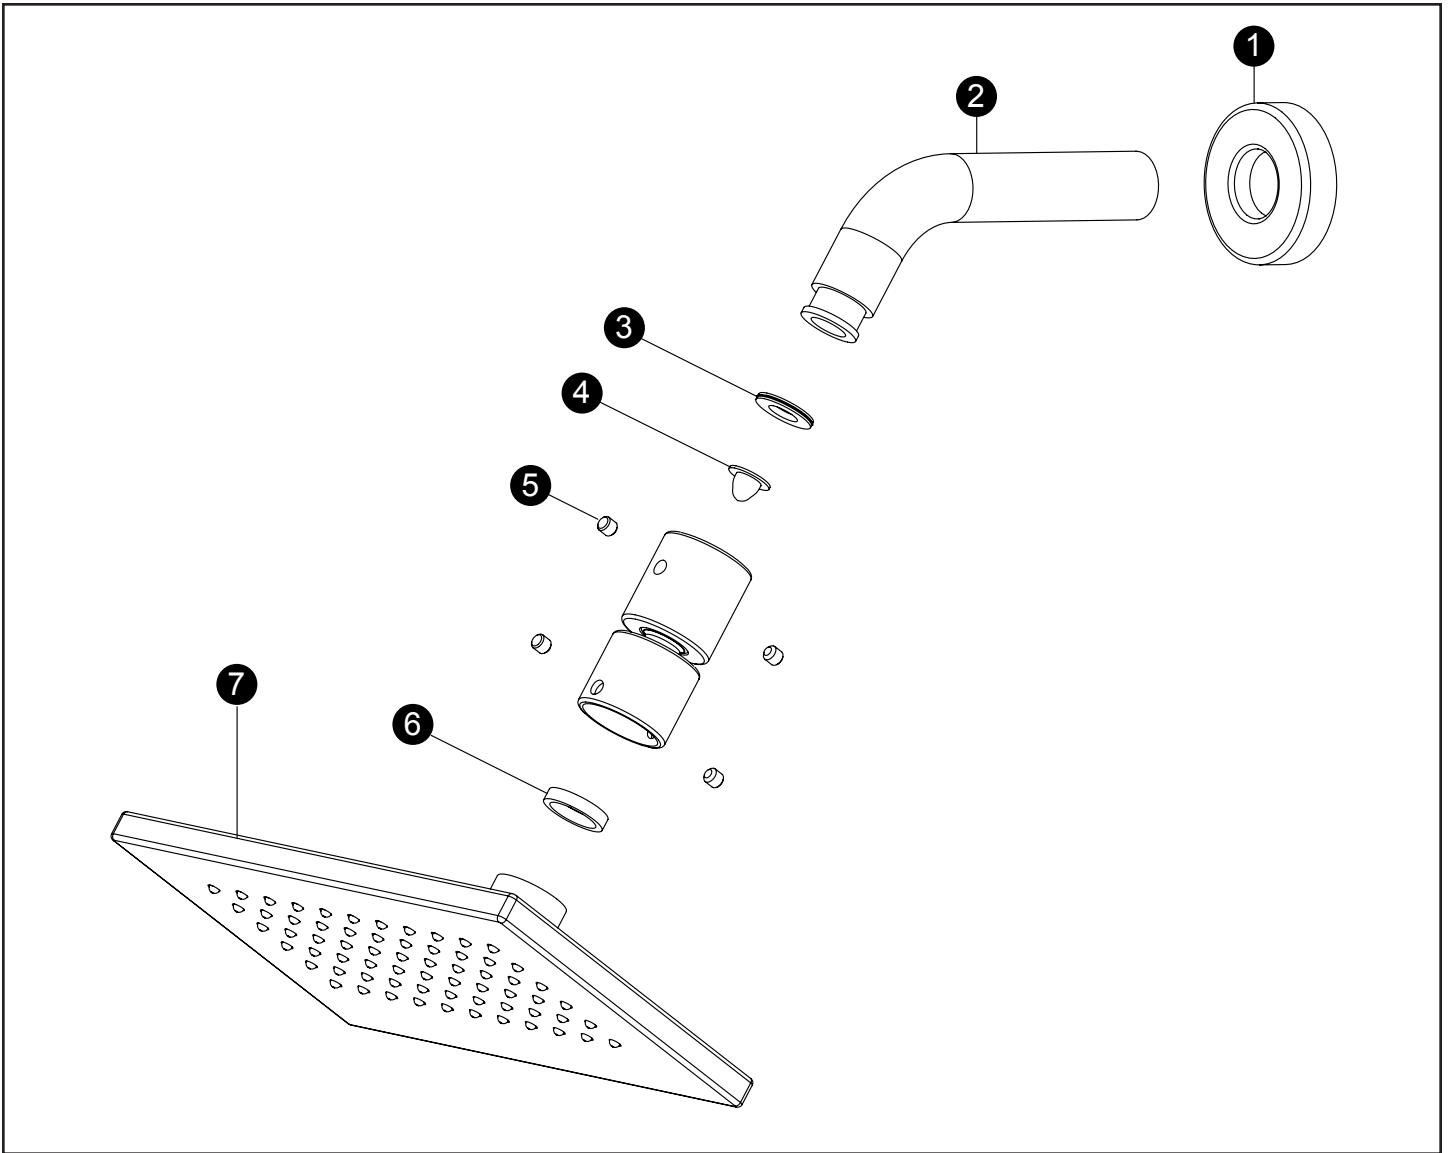

LEGATO®
Showerhead with Arm

Item	Part	Description
1	THP4517#\$\$	Escutcheon
2	THP4582#\$\$	Shower Arm
3	THP4009	Gasket
4	THP4063	Filter
5	THP4583	Set Screw
6	THP4065	Gasket
7	THP4584#\$\$	Showerhead

LEGEND
\$\$ = Denotes Finish
#CP = Polished Chrome
#BN = Brushed Nickel
#PN = Polished Nickel