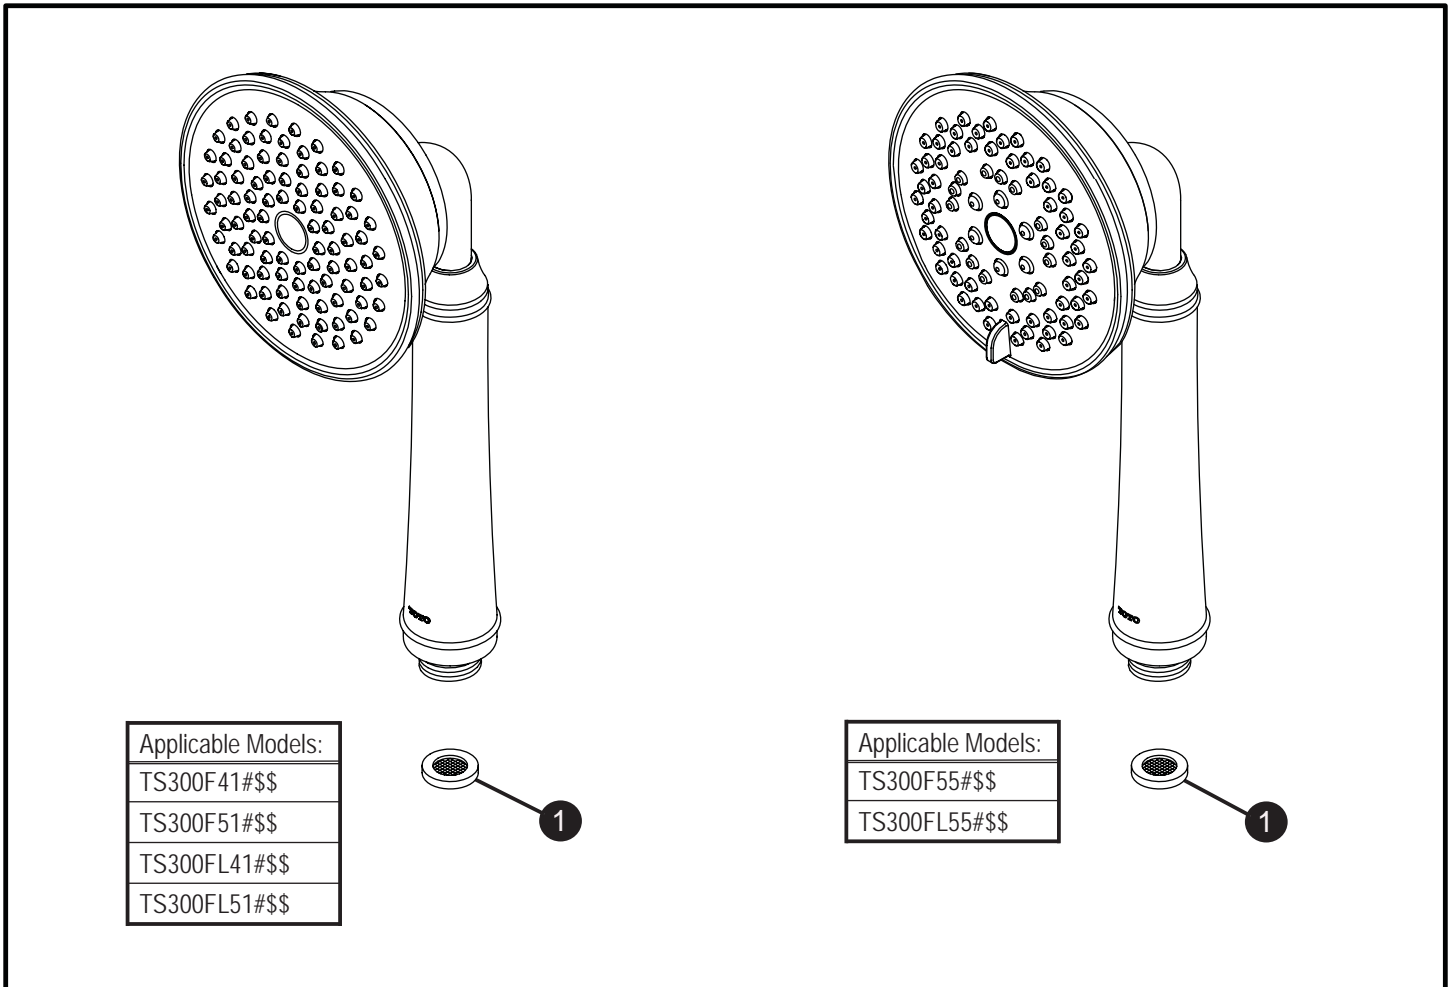

Traditional Collection Series A  
Handshowers

Item	Part	Description
1	THP4808#\$\$	Gasket / Filter

LEGEND
\$\$ = Denotes Finish
#CP = Polished Chrome
#BN = Brushed Nickel
#PN = Polished Nickel