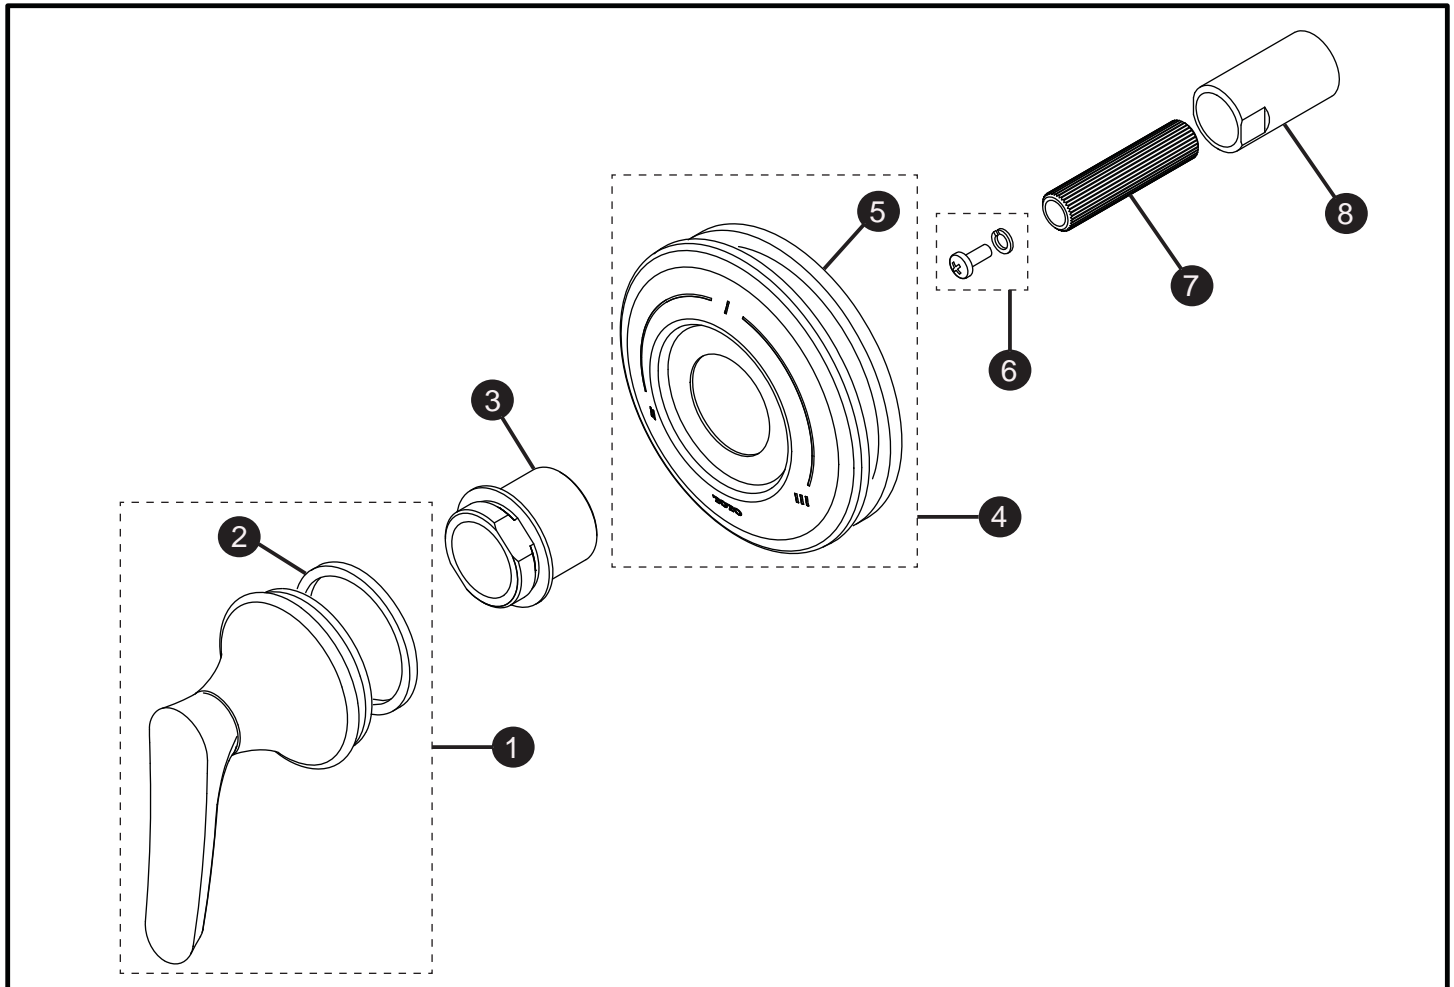

Wyeth™  
Three-Way Diverter Trim without Off

Item	Part	Description
1*	THP4905#\$\$	Handle Assembly
2	THP4828	Gasket
3	THP4827	Collar
4*	THP4910#\$\$	Escutcheon with Gasket
5	THP4826	Gasket
6	THP4825	Screw and Lock Washer
7	THP4824	Adapter
8	THP4823	Threaded Extension

LEGEND
\$\$ = Denotes Finish
#CP = Polished Chrome
#BN = Brushed Nickel
#PN = Polished Nickel

\* Please specify finish when ordering