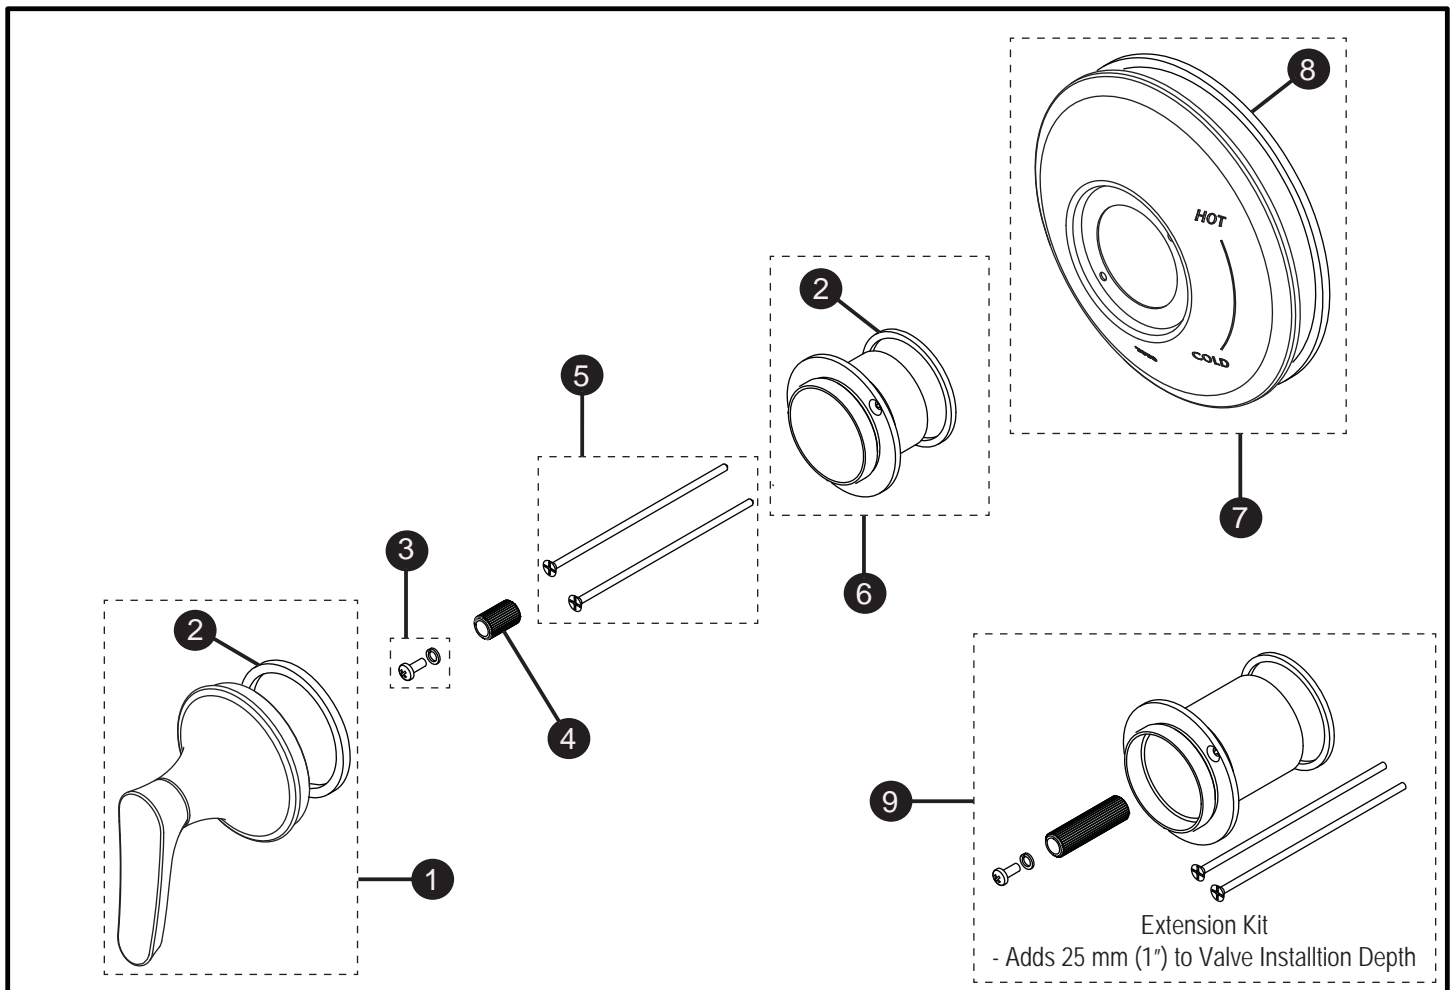

Wyeth™
Pressure Balance Trim

Item	Part	Description
1*	THP4901#\$\$	Handle Assembly
2	THP4816	Gasket
3	THP4825	Screw and Lock Washer
4	THP4836	Adapter
5	THP4837	Screws (2 pcs)
6	THP4838	Collar with Gasket
7*	THP4902#\$\$	Escutcheon with Gasket
8	THP4840	Gasket
9	THP4709	Extension Kit

LEGEND
\$\$ = Denotes Finish
#CP = Polished Chrome
#BN = Brushed Nickel
#PN = Polished Nickel

* Please specify finish when ordering