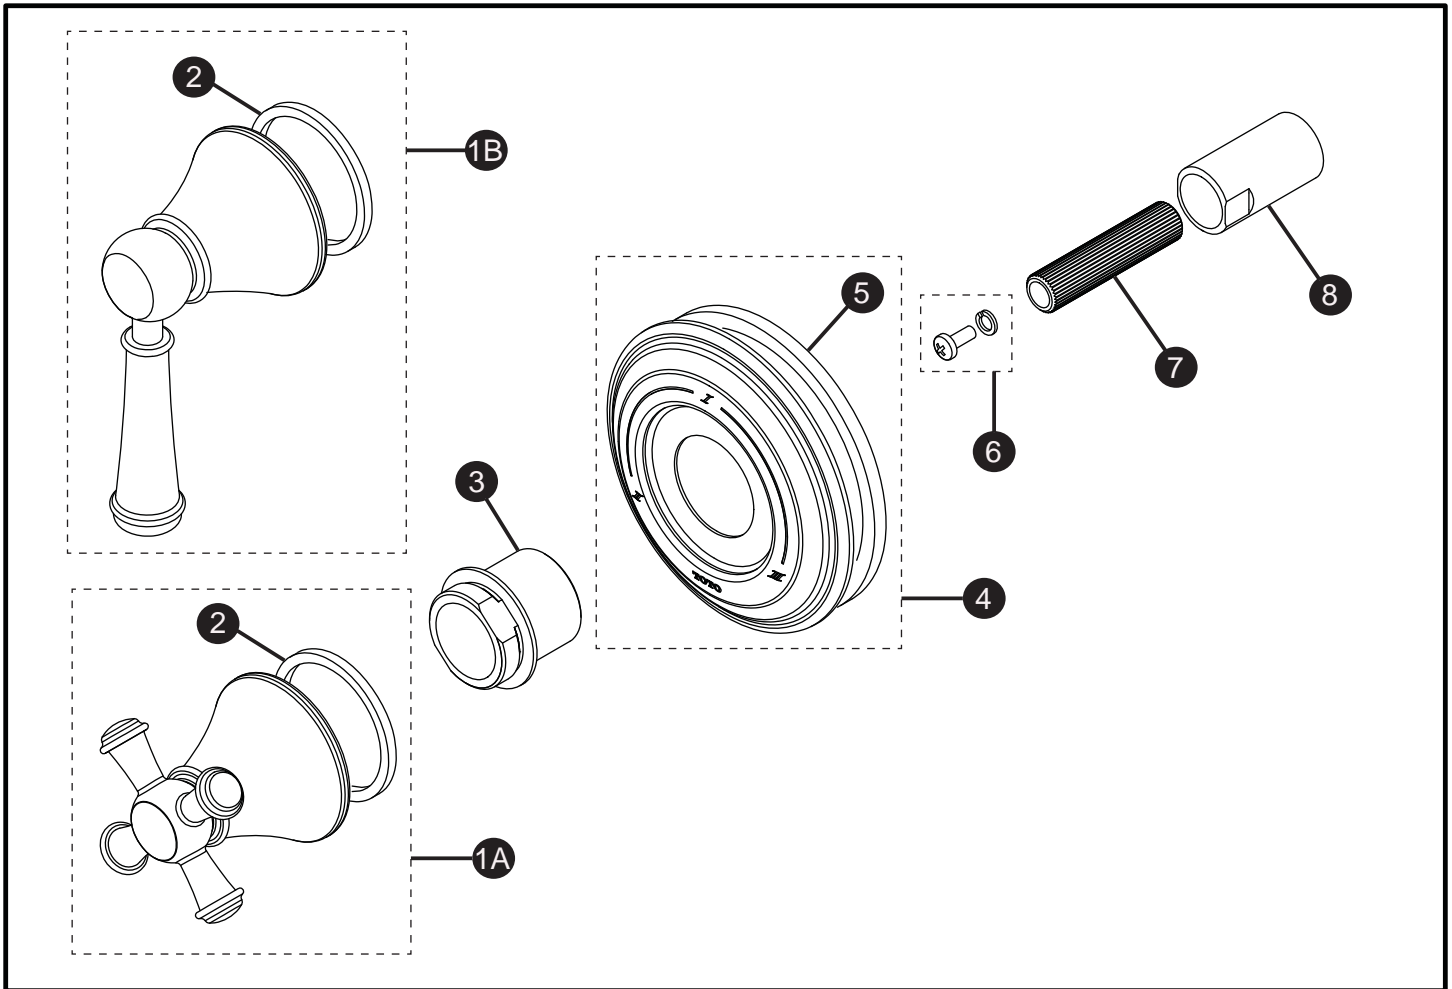

Vivian™
Three-Way Diverter Trim without Off

Item	Part	Description
1A*	THP4831#\$\$	Handle Assembly, TS220XW
1B*	THP4830#\$\$	Handle Assembly, TS220XW1
2	THP4828	Gasket
3	THP4827	Collar
4*	THP4931#\$\$	Escutcheon with Gasket
5	THP4826	Gasket
6	THP4825	Screw and Lock Washer
7	THP4824	Adapter
8	THP4823	Threaded Extension

LEGEND
\$\$ = Denotes Finish
#CP = Polished Chrome
#BN = Brushed Nickel
#PN = Polished Nickel

* Please specify finish when ordering