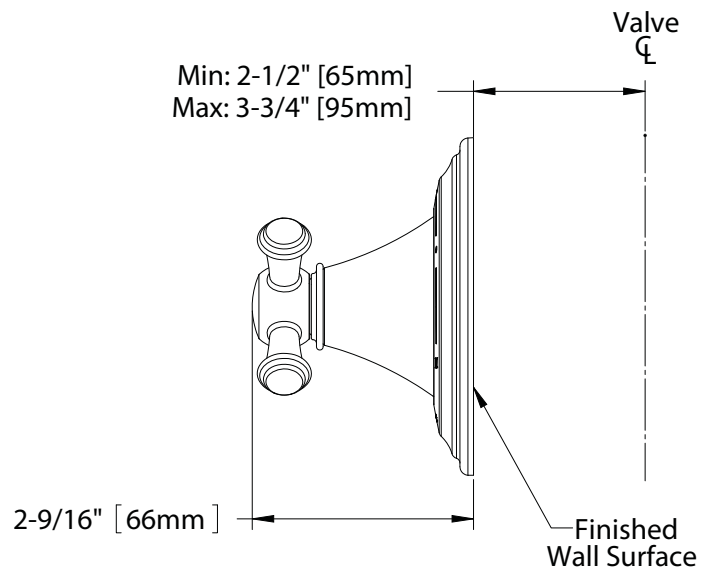

TS220XW

Vivian™ Three-Way Diverter Trim, Cross Handle

SPECIFICATIONS

- Warranty Lifetime Limited Warranty (Residential Use)
  One Year (Commercial Use)
- Material Brass
- Shipping Weight 1.7 lbs.
- Shipping Dimensions 7"L x 3-1/2"W x 4"H

INSTALLATION NOTES

VALVE REQUIRED:
Three-Way diverter valve with off model TSMXW sold separately.

TOTO®

These dimensions and specifications are subject to change without notice