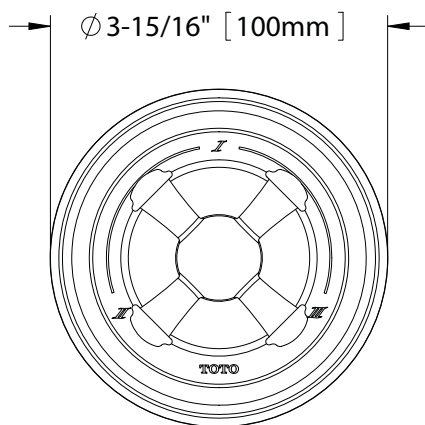

TS220XW

Vivian™ Three-Way Diverter Trim, Cross Handle

SPECIFICATIONS

- Warranty Lifetime Limited Warranty (Residential Use)
  One Year (Commercial Use)
- Material Brass
- Shipping Weight 1.7 lbs.
- Shipping Dimensions 7"L x 3-1/2"W x 4"H

INSTALLATION NOTES

VALVE REQUIRED:
Three-Way diverter valve with off model TSMXW sold separately.

TOTO®

These dimensions and specifications are subject to change without notice