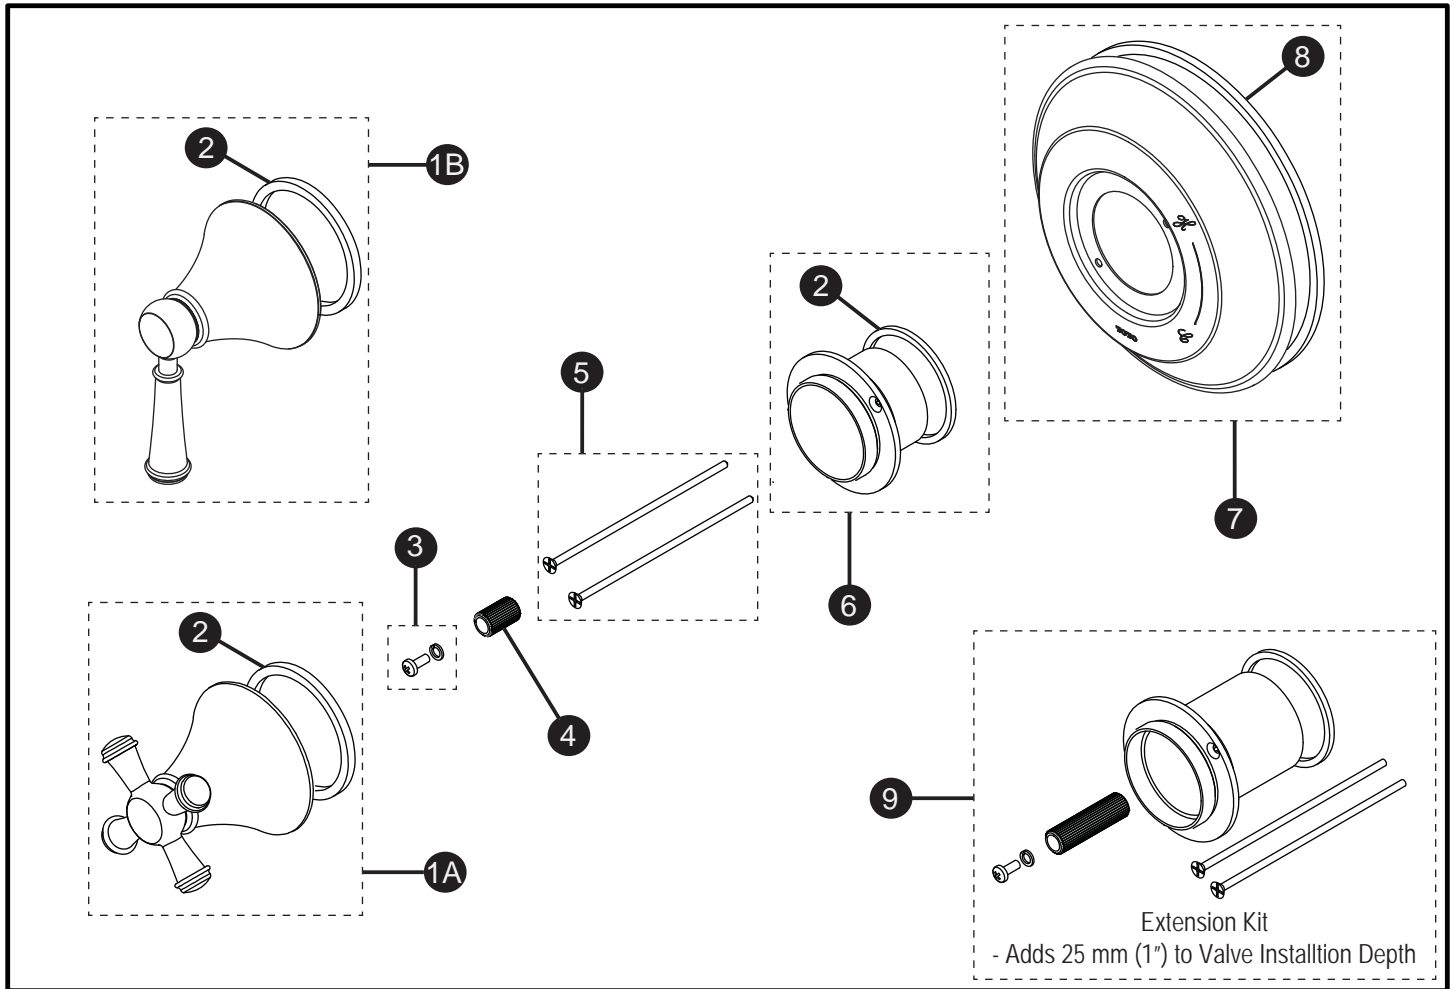

Vivian™  
Pressure Balance Trim

Item	Part	Description
1A*	THP4843#\$\$	Handle Assembly, TS220P
1B*	THP4841#\$\$	Handle Assembly, TS220P1
2	THP4816	Gasket
3	THP4825	Screw and Lock Washer
4	THP4836	Adapter
5	THP4837	Screws (2 pcs)
6	THP4838	Collar with Gasket
7*	THP4842#\$\$	Escutcheon with Gasket
8	THP4840	Gasket
9	THP4709	Extension Kit

LEGEND
\$\$ = Denotes Finish
#CP = Polished Chrome
#BN = Brushed Nickel
#PN = Polished Nickel

\* Please specify finish when ordering