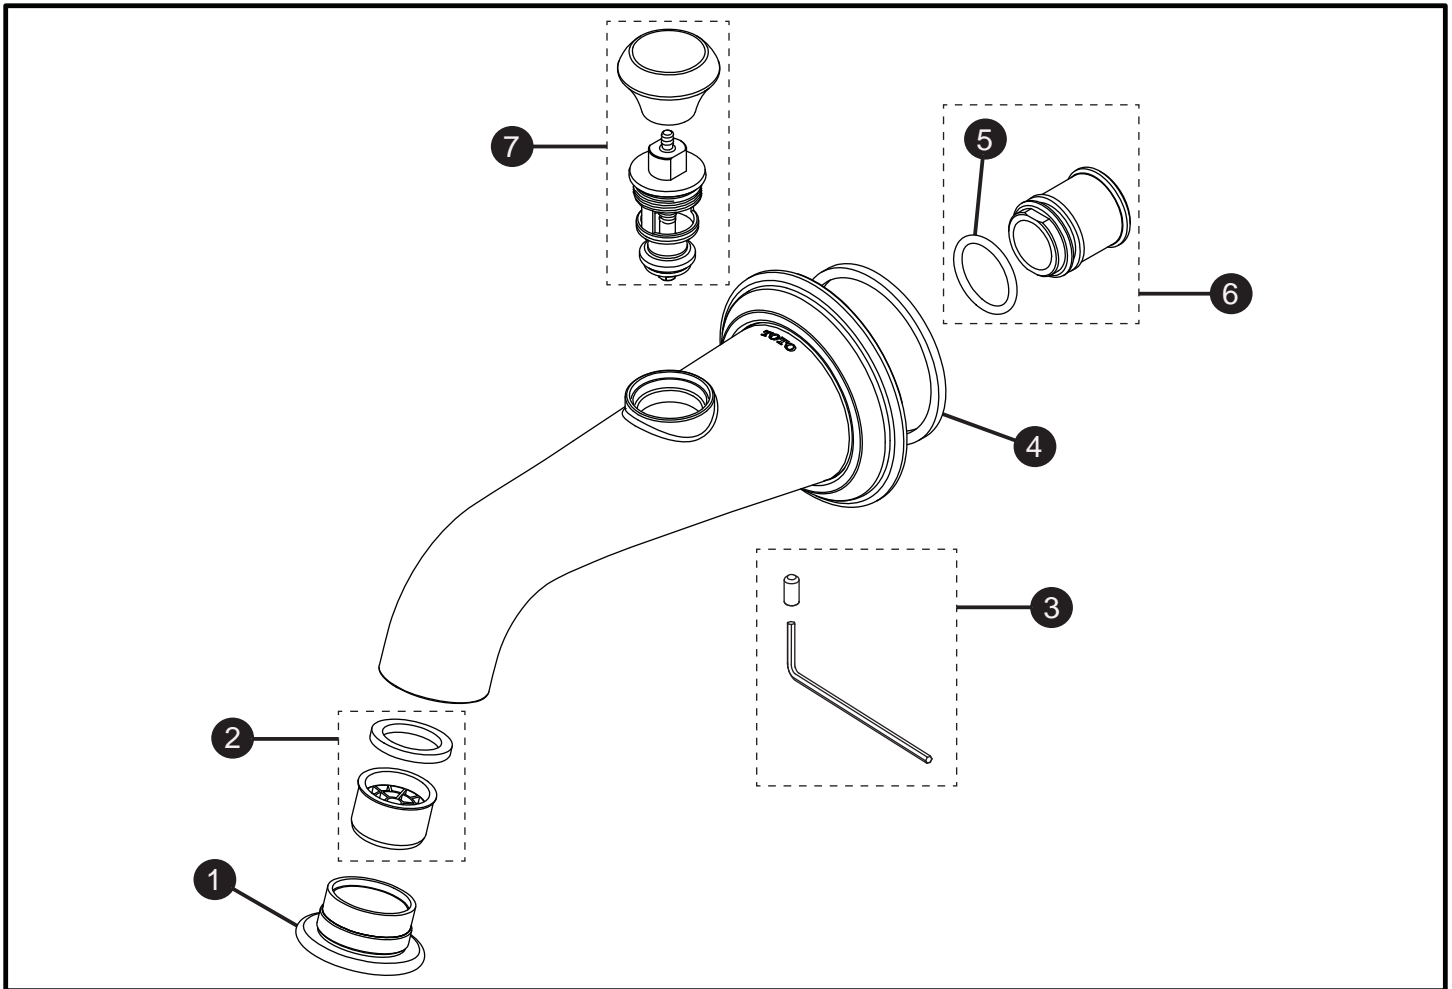

Vivian™
Diverter Tub Spout

Item	Part	Description
1*	THP4820#\$\$	Housing
2	THP4924	Flow Insert and Gasket
3	THP4815	Set Screw and Hex Wrench
4	THP4816	Gasket
5	THP4812	O-Ring
6	THP4813	Adapter with O-Ring
7*	THP4887#\$\$	Diverter with Knob

LEGEND
\$\$ = Denotes Finish
#CP = Polished Chrome
#BN = Brushed Nickel
#PN = Polished Nickel

* Please specify finish when ordering