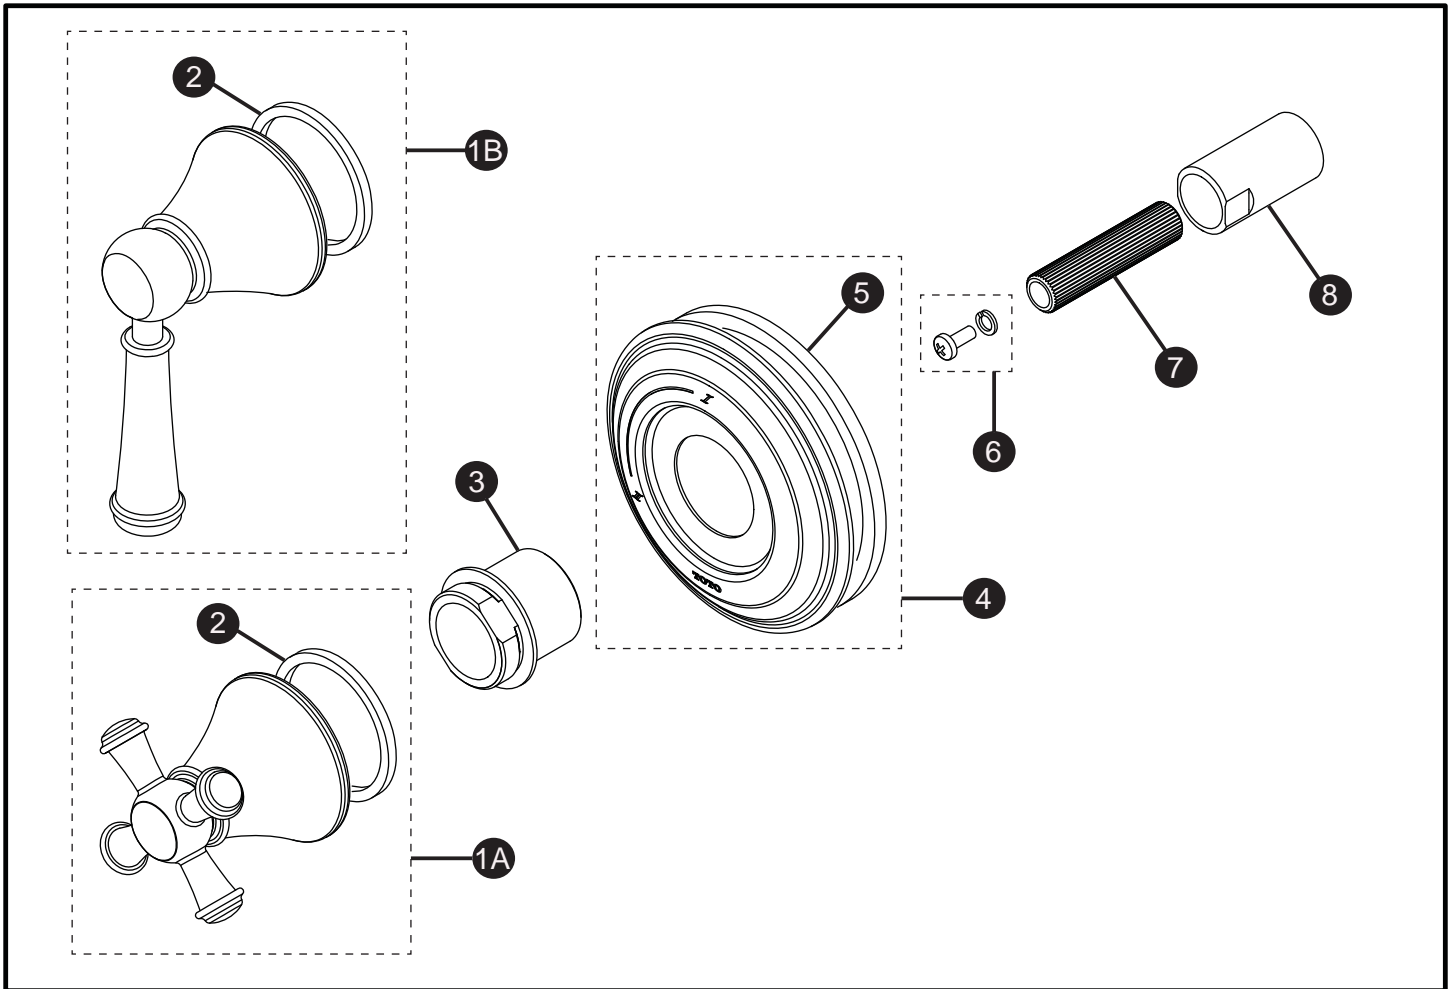

Vivian™
Two-Way Diverter Trim without Off

Item	Part	Description
1A*	THP4831#\$\$	Handle Assembly, TS220DW
1B*	THP4830#\$\$	Handle Assembly, TS220DW1
2	THP4828	Gasket
3	THP4827	Collar
4*	THP4929#\$\$	Escutcheon with Gasket
5	THP4826	Gasket
6	THP4825	Screw and Lock Washer
7	THP4824	Adapter
8	THP4823	Threaded Extension

LEGEND
\$\$ = Denotes Finish
#CP = Polished Chrome
#BN = Brushed Nickel
#PN = Polished Nickel

* Please specify finish when ordering