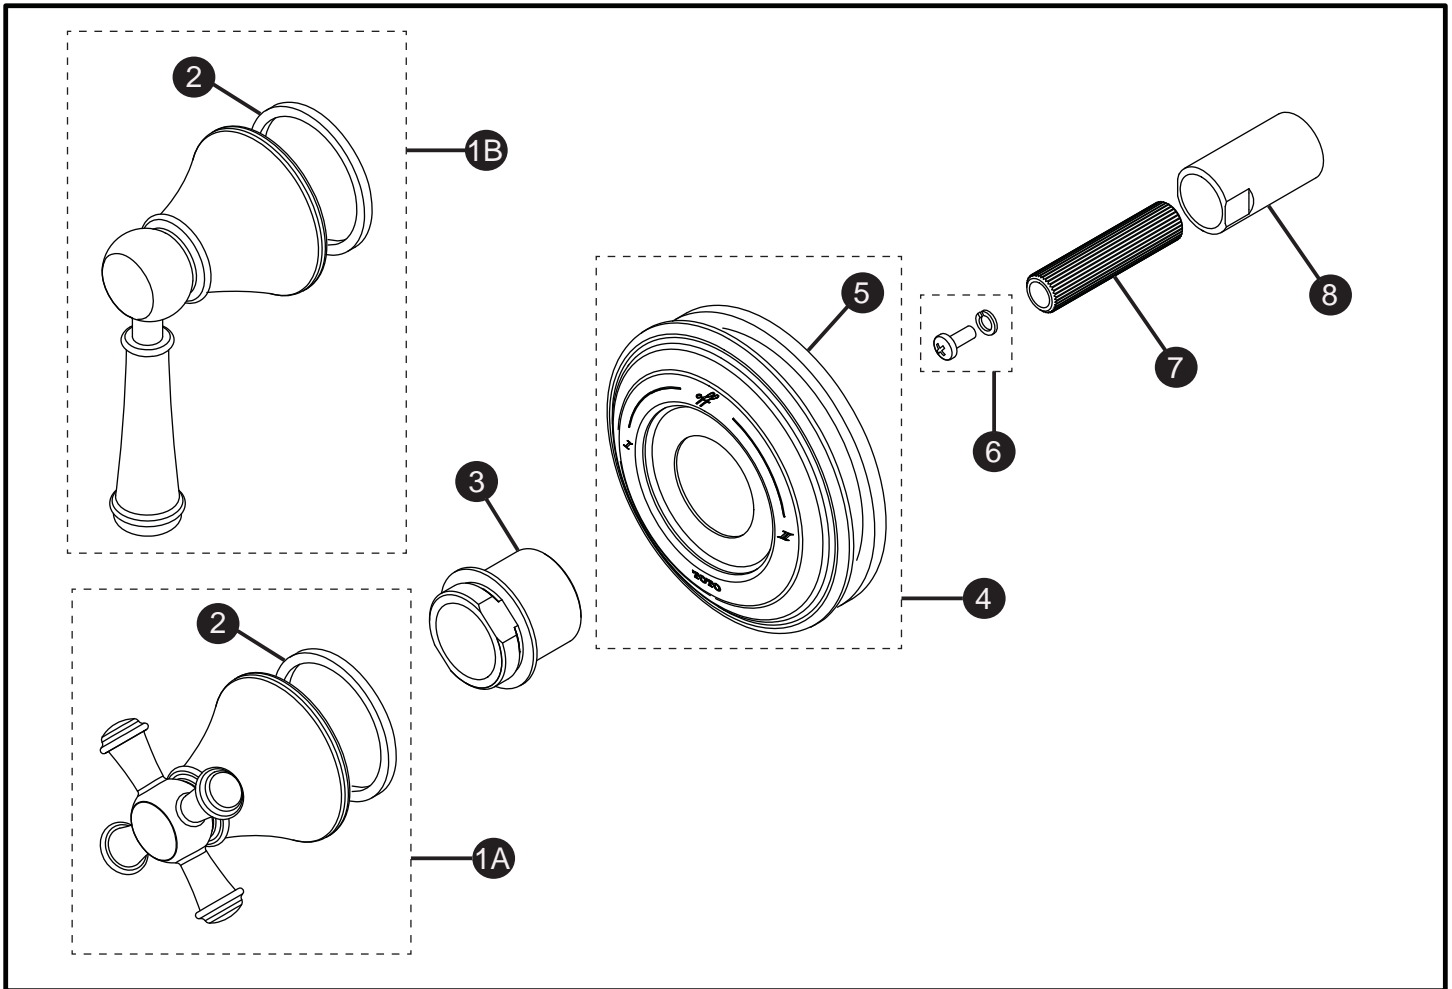

Vivian™
Two-Way Diverter Trim with Off

Item	Part	Description
1A*	THP4831#\$\$	Handle Assembly, TS220D
1B*	THP4830#\$\$	Handle Assembly, TS220D1
2	THP4828	Gasket
3	THP4827	Collar
4*	THP4829#\$\$	Escutcheon with Gasket
5	THP4826	Gasket
6	THP4825	Screw and Lock Washer
7	THP4824	Adapter
8	THP4823	Threaded Extension

LEGEND
\$\$ = Denotes Finish
#CP = Polished Chrome
#BN = Brushed Nickel
#PN = Polished Nickel

* Please specify finish when ordering