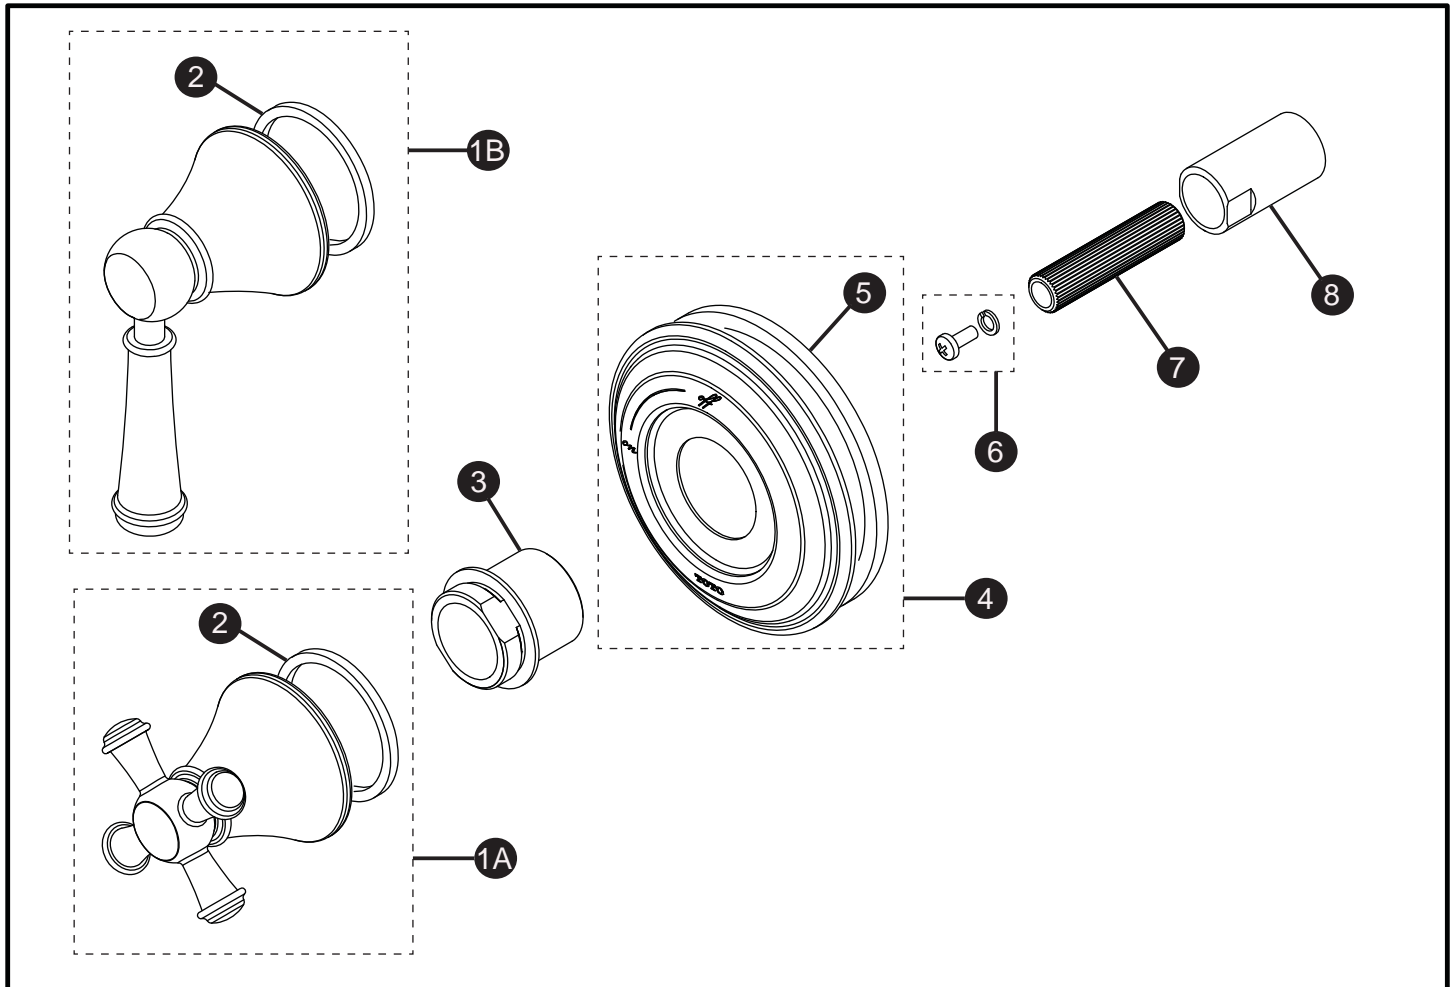

Vivian™
Volume Control Trim

Item	Part	Description
1A*	THP4831#\$\$	Handle Assembly, TS220C
1B*	THP4830#\$\$	Handle Assembly, TS220C1
2	THP4828	Gasket
3	THP4827	Collar
4*	THP4832#\$\$	Escutcheon with Gasket
5	THP4826	Gasket
6	THP4825	Screw and Lock Washer
7	THP4824	Adapter
8	THP4823	Threaded Extension

LEGEND
\$\$ = Denotes Finish
#CP = Polished Chrome
#BN = Brushed Nickel
#PN = Polished Nickel

* Please specify finish when ordering