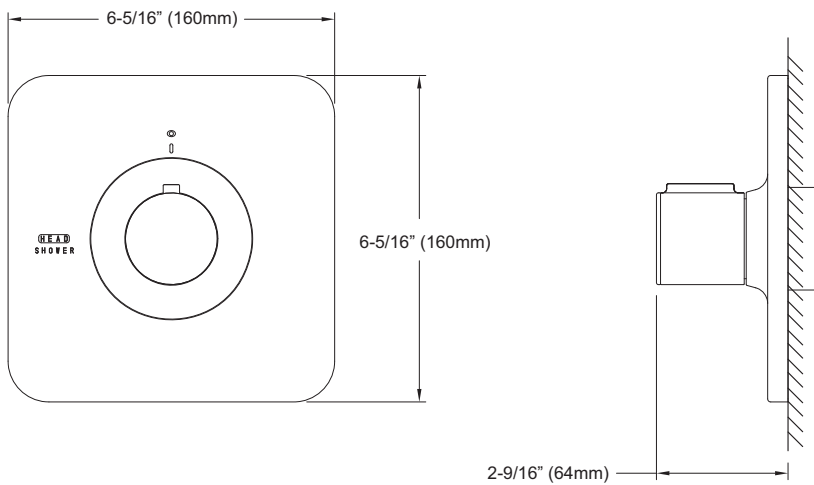

TS170C

Kiwami® Renesse® Single Volume Control Trim for Showerhead

SPECIFICATIONS

- Warranty Lifetime Limited Warranty (Residential Use)
  One Year (Commercial Use)
- Material Brass
- Shipping Weight 5.9 lbs.
- Shipping Dimensions 4-1/2" L x 10-1/2" W x 5" H

INSTALLATION NOTES

VALVE REQUIRED:
Kiwami® Renesse® Single volume control valve, model TSKA sold separately.

TOTO®

These dimensions and specifications are subject to change without notice