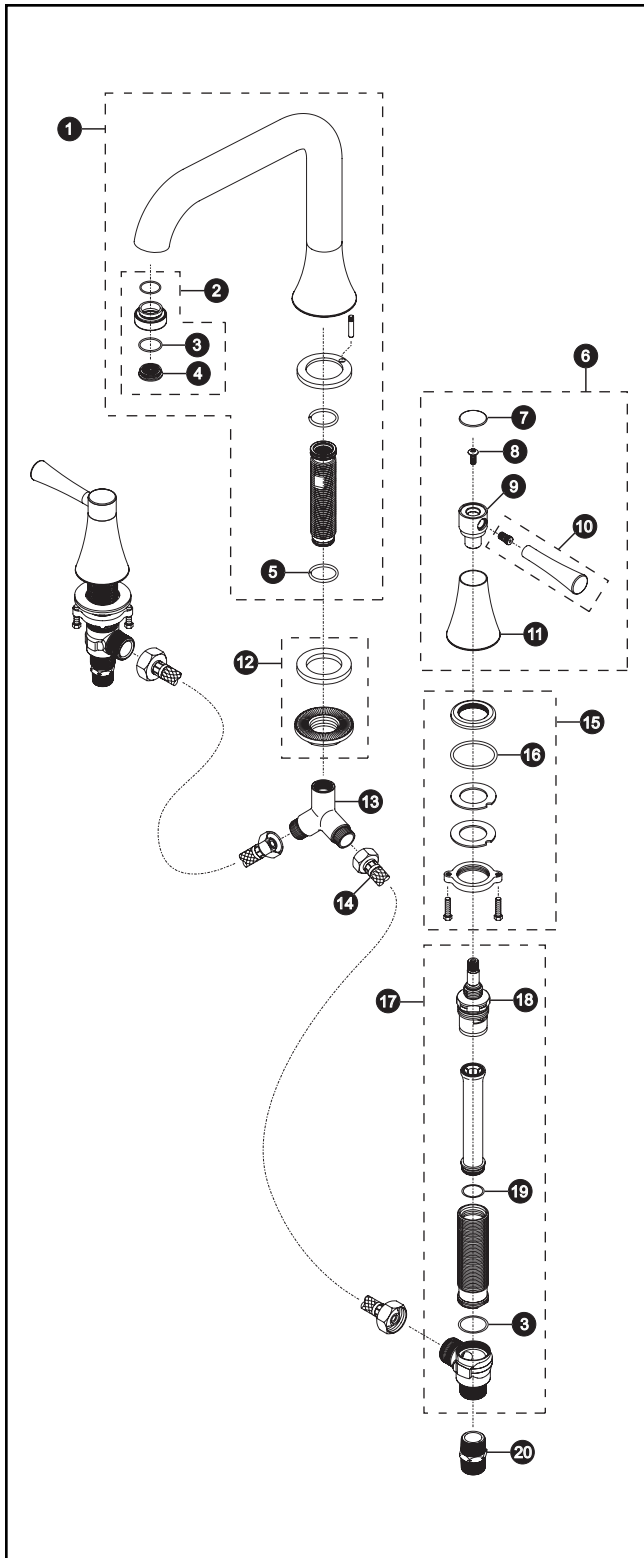

TB794DDC

TB794DDC

Nexus™ Bath Tub Faucet Polished Chrome

Item	Part	Description
1	THU4027	Spout Assembly
2	THU4030	Aerator Assembly
3	9BU4010	O-ring
4	9AU4001	Aerator
5	9BU4007	O-ring
6	THU4022	Metal Handle Assembly
7	3EU4007	Handle Cap
8	6BU4002	Screw
9	1FU4019	Handle Joint
10	THU4069	Handle Assembly
11	1FU4022	Canopy
12	THU4021	Mounting Hardware Set
13	4BU4005	Y-Connector
14	4BU4006	Hose
15	THU4010	Mounting Hardware Set
16	9BU4008	O-ring
17	THU4026 THU4025	Body Assembly (cold) Body Assembly (hot)
18	1FU4025 1FU4018	Cartridge (cold) Cartridge (hot)
19	9BU4009	O-ring
20	4BU4004	Adapter

Product Number Explanations

Faucet

- (T) Fitting
- (B) Bath Tub Faucet
- (794) Nexus™
- (D) Two Valve Mixing
- (D) Deck

Finishes

- (C) Polished Chrome

TB794DDB

TB794DDB

Nexus™ Bath Tub Faucet LifeKoat™ Polished Brass

Item	Part	Description
1	THU4028	Spout Assembly
2	THU4031	Aerator Assembly
3	9BU4010	O-ring
4	9AU4001	Aerator
5	9BU4007	O-ring
6	THU4023	Metal Handle Assembly
7	3EU4008	Handle Cap
8	6BU4002	Screw
9	1FU4020	Handle Joint
10	THU4070	Handle Assembly
11	1FU4023	Canopy
12	THU4021	Mounting Hardware Set
13	4BU4005	Y-Connector
14	4BU4006	Hose
15	THU4010	Mounting Hardware Set
16	9BU4008	O-ring
17	THU4026 THU4025	Body Assembly (cold) Body Assembly (hot)
18	1FU4025 1FU4018	Cartridge (cold) Cartridge (hot)
19	9BU4009	O-ring
20	4BU4004	Adapter

Item	Part	Description
1	THU4029	Spout Assembly
2	THU4032	Aerator Assembly
3	9BU4010	O-ring
4	9AU4001	Aerator
5	9BU4007	O-ring
6	THU4024	Metal Handle Assembly
7	3EU4009	Handle Cap
8	6BU4002	Screw
9	1FU4021	Handle Joint
10	THU4071	Handle Assembly
11	1FU4024	Canopy
12	THU4021	Mounting Hardware Set
13	4BU4005	Y-Connector
14	4BU4006	Hose
15	THU4010	Mounting Hardware Set
16	9BU4008	O-ring
17	THU4026 THU4025	Body Assembly (cold) Body Assembly (hot)
18	1FU4025 1FU4018	Cartridge (cold) Cartridge (hot)
19	9BU4009	O-ring
20	4BU4004	Adapter