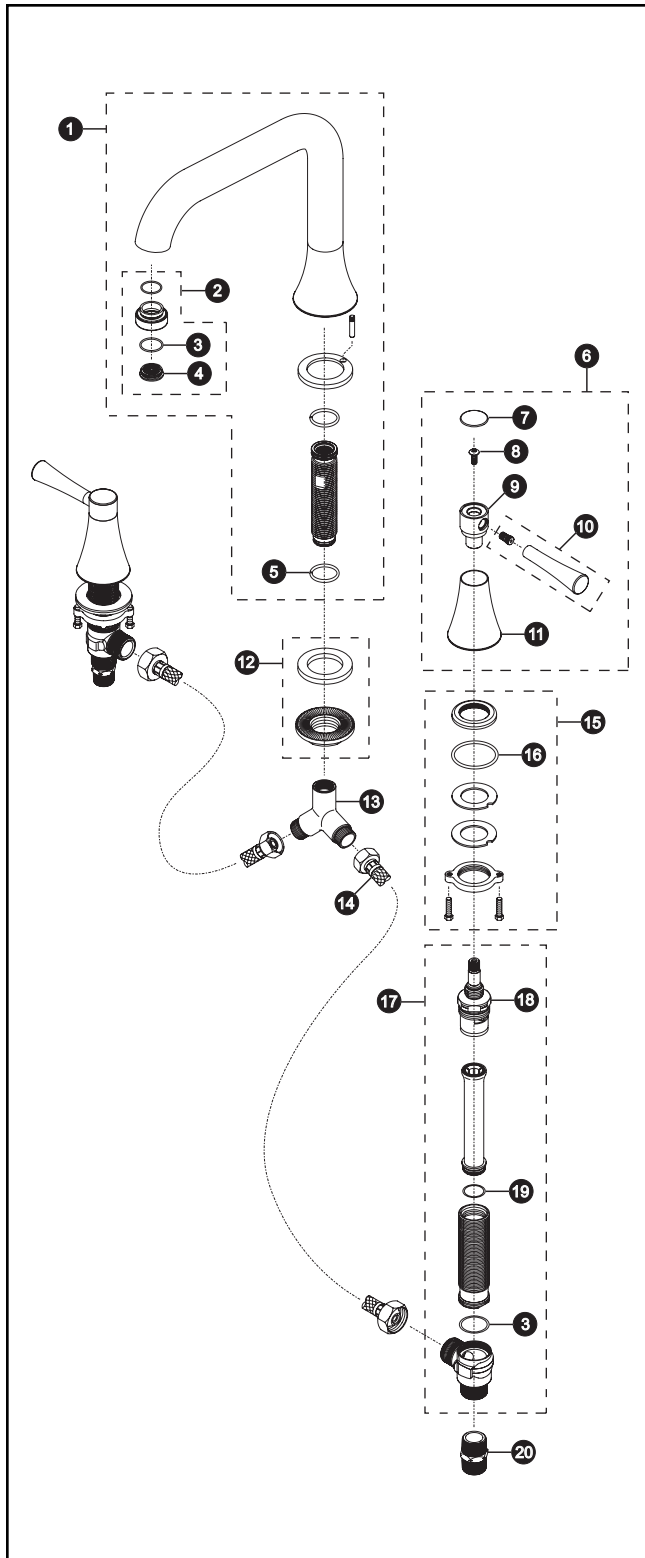

TB794DDC

TB794DDC

Nexus™ Bath Tub Faucet Polished Chrome

Item	Part	Description
1	THU4027	Spout Assembly
2	THU4030	Aerator Assembly
3	9BU4010	O-ring
4	9AU4001	Aerator
5	9BU4007	O-ring
6	THU4022	Metal Handle Assembly
7	3EU4007	Handle Cap
8	6BU4002	Screw
9	1FU4019	Handle Joint
10	THU4069	Handle Assembly
11	1FU4022	Canopy
12	THU4021	Mounting Hardware Set
13	4BU4005	Y-Connector
14	4BU4006	Hose
15	THU4010	Mounting Hardware Set
16	9BU4008	O-ring
17	THU4026 THU4025	Body Assembly (cold) Body Assembly (hot)
18	1FU4025 1FU4018	Cartridge (cold) Cartridge (hot)
19	9BU4009	O-ring
20	4BU4004	Adapter

Product Number Explanations

Faucet

- (T) Fitting
- (B) Bath Tub Faucet
- (794) Nexus™
- (D) Two Valve Mixing
- (D) Deck

Finishes

- (C) Polished Chrome

TB794DDB

TB794DDB

Nexus™ Bath Tub Faucet LifeKoat™ Polished Brass

Item	Part	Description
1	THU4028	Spout Assembly
2	THU4031	Aerator Assembly
3	9BU4010	O-ring
4	9AU4001	Aerator
5	9BU4007	O-ring
6	THU4023	Metal Handle Assembly
7	3EU4008	Handle Cap
8	6BU4002	Screw
9	1FU4020	Handle Joint
10	THU4070	Handle Assembly
11	1FU4023	Canopy
12	THU4021	Mounting Hardware Set
13	4BU4005	Y-Connector
14	4BU4006	Hose
15	THU4010	Mounting Hardware Set
16	9BU4008	O-ring
17	THU4026 THU4025	Body Assembly (cold) Body Assembly (hot)
18	1FU4025 1FU4018	Cartridge (cold) Cartridge (hot)
19	9BU4009	O-ring
20	4BU4004	Adapter

Item	Part	Description
1	THU4029	Spout Assembly
2	THU4032	Aerator Assembly
3	9BU4010	O-ring
4	9AU4001	Aerator
5	9BU4007	O-ring
6	THU4024	Metal Handle Assembly
7	3EU4009	Handle Cap
8	6BU4002	Screw
9	1FU4021	Handle Joint
10	THU4071	Handle Assembly
11	1FU4024	Canopy
12	THU4021	Mounting Hardware Set
13	4BU4005	Y-Connector
14	4BU4006	Hose
15	THU4010	Mounting Hardware Set
16	9BU4008	O-ring
17	THU4026 THU4025	Body Assembly (cold) Body Assembly (hot)
18	1FU4025 1FU4018	Cartridge (cold) Cartridge (hot)
19	9BU4009	O-ring
20	4BU4004	Adapter