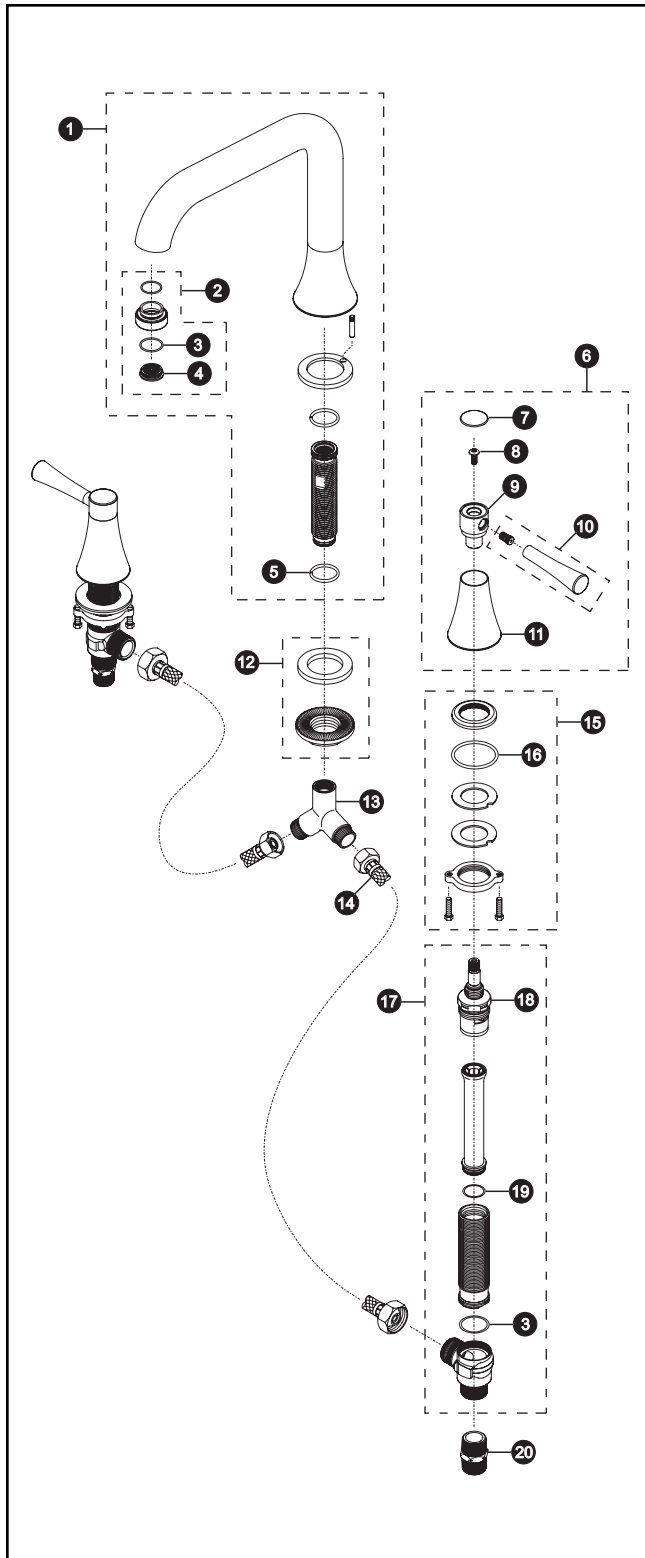

TB794DDC

TB794DDC

Nexus™ Bath Tub Faucet Polished Chrome

Item	Part	Description
1	THU4027	Spout Assembly
2	THU4030	Aerator Assembly
3	9BU4010	O-ring
4	9AU4001	Aerator
5	9BU4007	O-ring
6	THU4022	Metal Handle Assembly
7	3EU4007	Handle Cap
8	6BU4002	Screw
9	1FU4019	Handle Joint
10	THU4069	Handle Assembly
11	1FU4022	Canopy
12	THU4021	Mounting Hardware Set
13	4BU4005	Y-Connector
14	4BU4006	Hose
15	THU4010	Mounting Hardware Set
16	9BU4008	O-ring
17	THU4026 THU4025	Body Assembly (cold) Body Assembly (hot)
18	1FU4025 1FU4018	Cartridge (cold) Cartridge (hot)
19	9BU4009	O-ring
20	4BU4004	Adapter

Item	Part	Description
1	THU4028	Spout Assembly
2	THU4031	Aerator Assembly
3	9BU4010	O-ring
4	9AU4001	Aerator
5	9BU4007	O-ring
6	THU4023	Metal Handle Assembly
7	3EU4008	Handle Cap
8	6BU4002	Screw
9	1FU4020	Handle Joint
10	THU4070	Handle Assembly
11	1FU4023	Canopy
12	THU4021	Mounting Hardware Set
13	4BU4005	Y-Connector
14	4BU4006	Hose
15	THU4010	Mounting Hardware Set
16	9BU4008	O-ring
17	THU4026 THU4025	Body Assembly (cold) Body Assembly (hot)
18	1FU4025 1FU4018	Cartridge (cold) Cartridge (hot)
19	9BU4009	O-ring
20	4BU4004	Adapter

Product Number Explanations

Faucet

(T) Fitting
(B) Bath Tub Faucet
(794) Nexus™
(D) Two Valve Mixing
(D) Deck

Finishes

(B) PVD Polished Brass

TB794DDN

TB794DDN

Nexus™ Bath Tub Faucet LifeCoat™ Brushed Nickel

Item	Part	Description
1	THU4029	Spout Assembly
2	THU4032	Aerator Assembly
3	9BU4010	O-ring
4	9AU4001	Aerator
5	9BU4007	O-ring
6	THU4024	Metal Handle Assembly
7	3EU4009	Handle Cap
8	6BU4002	Screw
9	1FU4021	Handle Joint
10	THU4071	Handle Assembly
11	1FU4024	Canopy
12	THU4021	Mounting Hardware Set
13	4BU4005	Y-Connector
14	4BU4006	Hose
15	THU4010	Mounting Hardware Set
16	9BU4008	O-ring
17	THU4026 THU4025	Body Assembly (cold) Body Assembly (hot)
18	1FU4025 1FU4018	Cartridge (cold) Cartridge (hot)
19	9BU4009	O-ring
20	4BU4004	Adapter