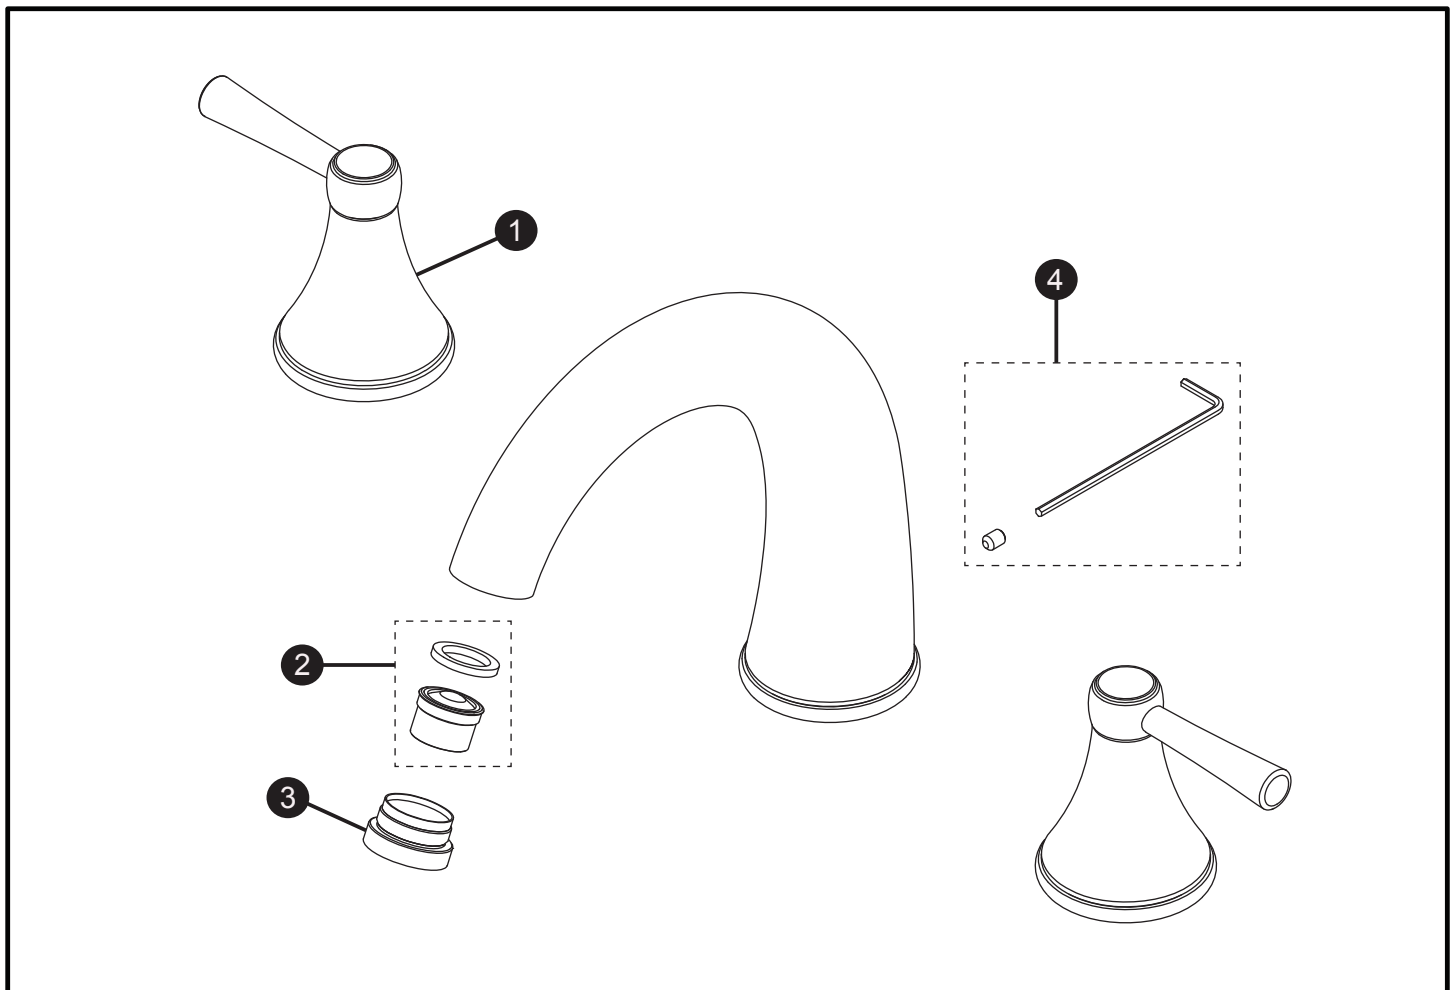

Silas®
Three-Hole Roman Tub Filler Trim

Item	Part	Description
1*	THP4881#\$\$	Handle Assembly
2	THP4811	Flow Insert and Gasket
3*	THP4817#\$\$	Housing
4	THP4882	Set Screw and Hex Wrench

* Please specify finish when ordering

LEGEND
\$\$ = Denotes Finish
#CP = Polished Chrome
#BN = Brushed Nickel
#PN = Polished Nickel