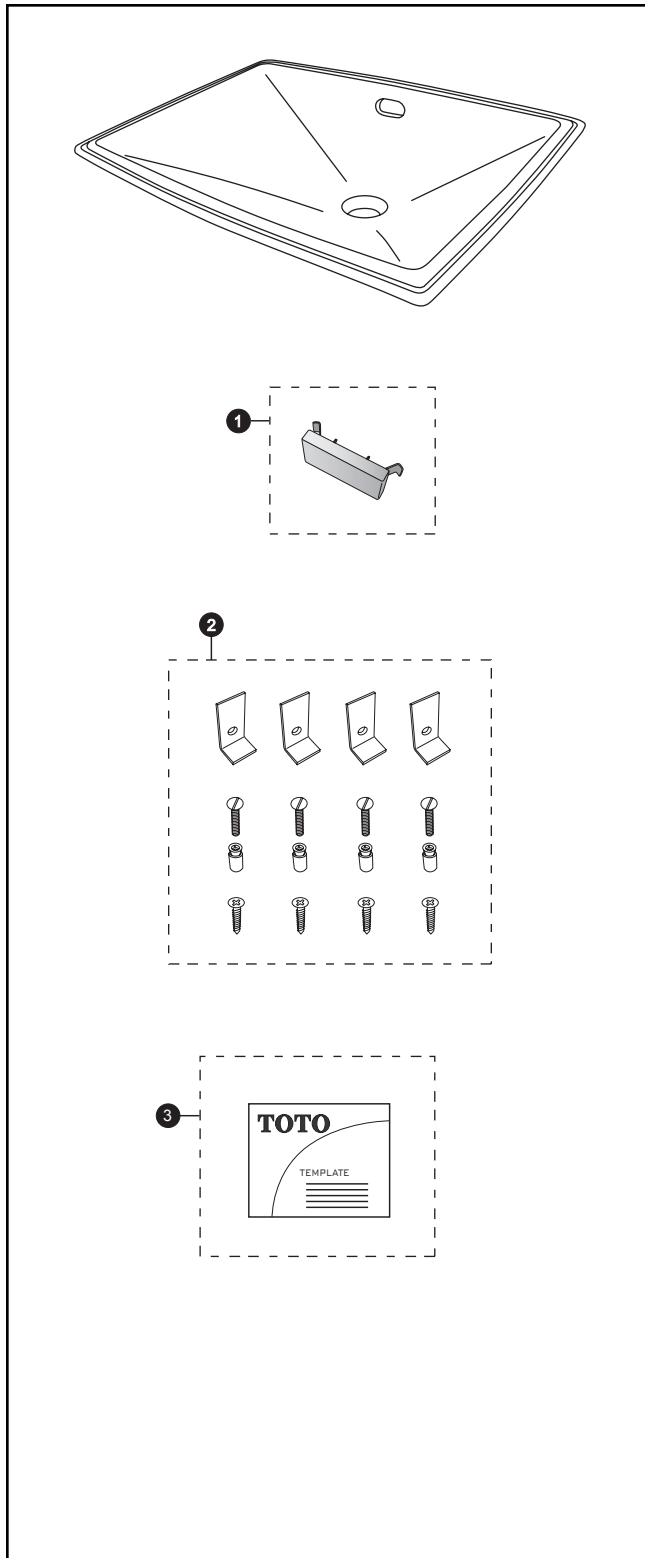

LT931

LT931

Lloyd® Under Counter Lavatory

Item	Part	Description
1	THU205#CP	Overflow Cover
2	THU077	Mounting Set - Under Counter
3	0GU123-1	Template - LT931

Product Number Explanations

Under Counter Lavatory

(LT) Lavatory
(931) Model

Colors

(#01) Cotton
(#03) Bone
(#11) Colonial White
(#12) Sedona Beige
(#51) Ebony