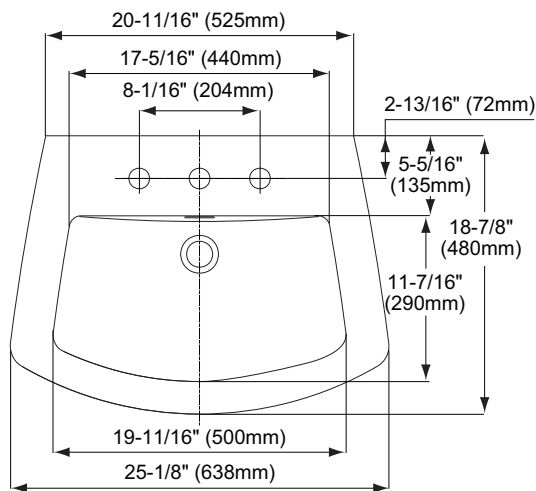

LPT962

Soirée® Pedestal Lavatory

SPECIFICATIONS

- Waste 1-1/4" O.D.
- Size 25-1/8"W x 18-7/8"D
- Basin 17-5/16"W x 11-7/16"D
- Warranty One Year Limited Warranty
- Material Vitreous china
- Shipping Weight LT962/LT962.4/LT962.8 38 lbs.

PT960
29 lbs.

- Shipping Dimensions LT962/LT962.4/LT962.8 31-3/4"W x 21-1/4"D x 9"H

PT960
29"W x 13-1/2"D
x 11-3/4"H

INSTALLATION NOTES

Requires PT960 pedestal foot for support. Use proper back support to mount product.

TOTO®

These dimensions and specifications are subject to change without notice