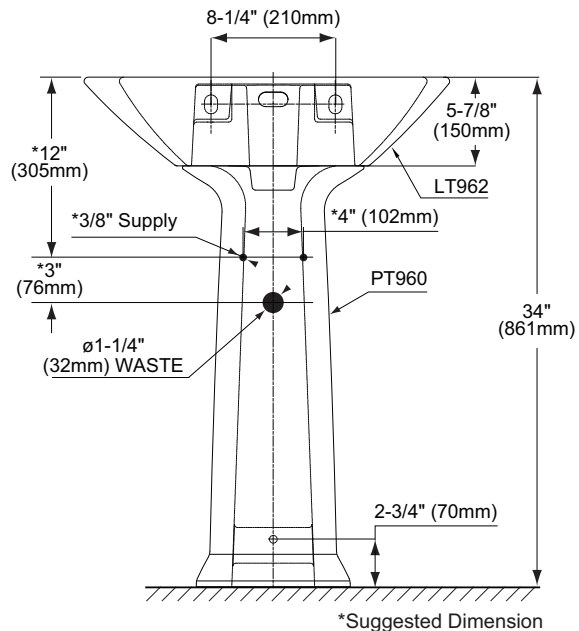

LPT962

Soirée® Pedestal Lavatory

SPECIFICATIONS

- Waste 1-1/4" O.D.
- Size 25-1/8"W x 18-7/8"D
- Basin 17-5/16"W x 11-7/16"D
- Warranty One Year Limited Warranty
- Material Vitreous china
- Shipping Weight LT962/LT962.4/LT962.8 38 lbs.

PT960
29 lbs.

- Shipping Dimensions LT962/LT962.4/LT962.8 31-3/4"W x 21-1/4"D x 9"H

PT960
29"W x 13-1/2"D
x 11-3/4"H

INSTALLATION NOTES

Requires PT960 pedestal foot for support. Use proper back support to mount product.

TOTO®

These dimensions and specifications are subject to change without notice