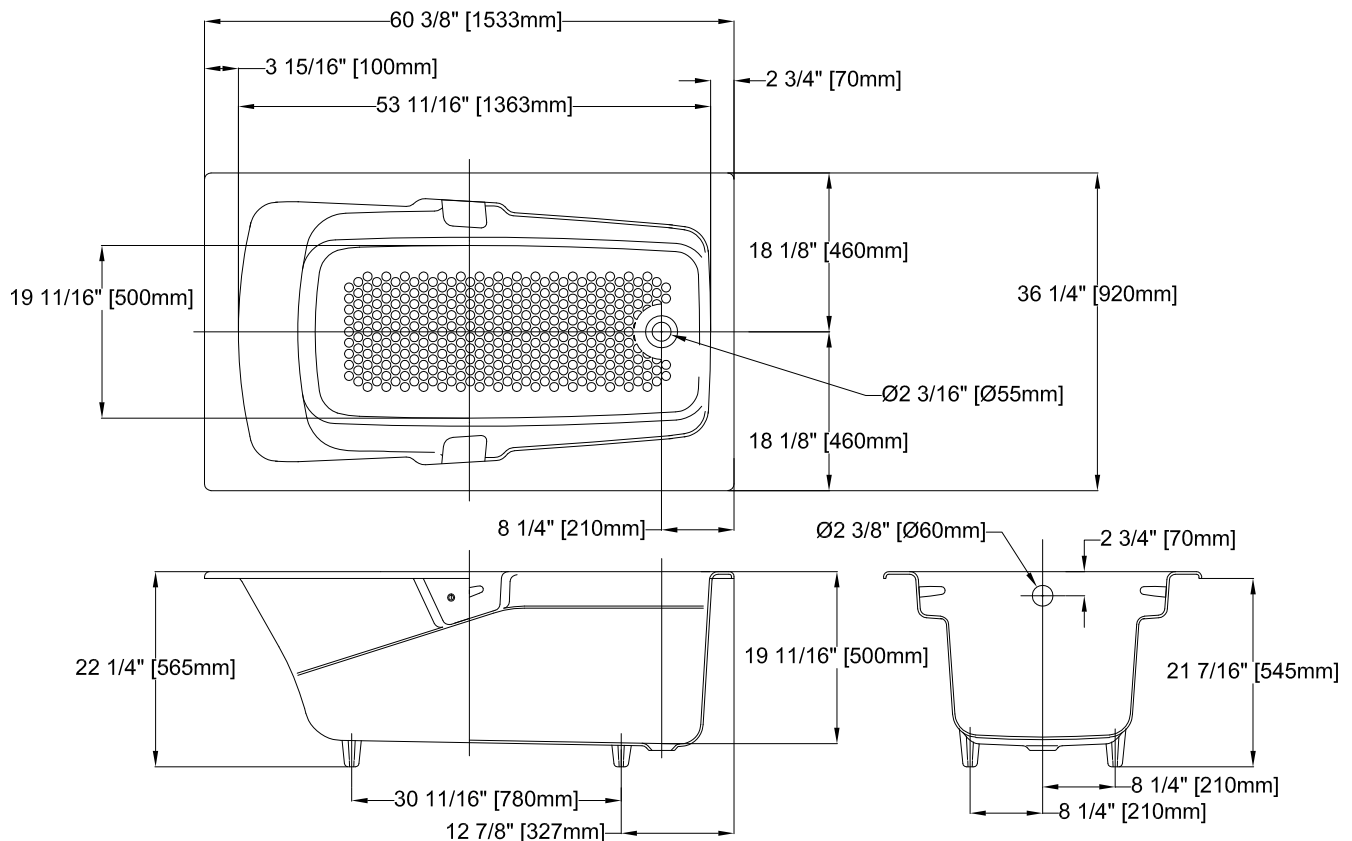

Enameled Cast Iron Bathtub

FEATURES

- 60-3/8" x 36-1/4" x 22-1/4"
- Elegant, deep soaking design
- Cast iron construction provides years of durability
- Slip-resistant surface
- Stainless steel grab bars

PRODUCT SPECIFICATION

The Enameled Cast Iron Bathtub construction shall prove the ultimate in strength and durability, while a slip-resistant surface enhances safety in the bath. Cast Iron Bathtub shall be TOTO Model FBY1500P____.

FBY1500P

Enameled Cast Iron Bathtub

SPECIFICATIONS

- Size 60-3/8" L x 36-1/4" W
- Depth 22-1/4"
- Warranty Lifetime Limited Warranty
- Material Enameled Cast Iron
- Shipping Weight 353 lbs.
- Shipping Dimensions 76-15/16" L x 40-3/8" W x 23-5/8" H

INSTALLATION NOTES

A frame cutout guide is available for drop-in installation. A template is available for under mount installation.

Floor support under bath must provide a minimum of 80 lbs/square foot (391 kg/square meter) loading.