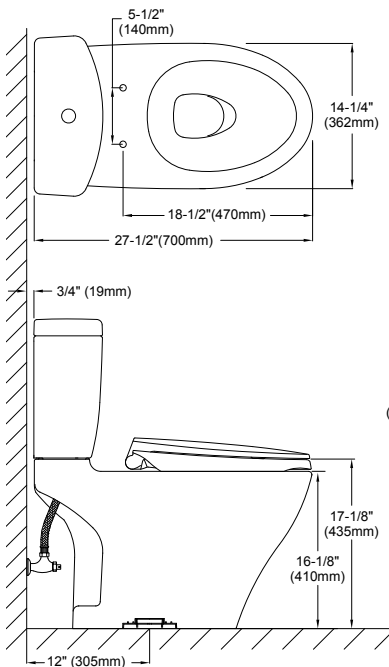

PRODUCT SPECIFICATION

The two-piece, universal height, low consumption Dual-Max flushing system toilet shall be 1.6GPF/0.9GPF. Toilet shall have high-profile tank, elongated front bowl and chrome push-button. Toilet shall be TOTO Model CST412MF_____.

CST412MF

Aquia® Close Coupled Toilet, 1.6GPF & 0.9 GPF

SPECIFICATIONS

- Water Use 1.6 GPF & 0.9GPF (6.0 LPF & 3.4LPF)
- Flush System Dual-Max
- Min. Water Pressure 8 psi (flowing)
- Water Surface 6" x 4-1/2"
- Trap Diameter 2-1/8"
- Rough-in 12"
- Trap Seal 2-1/8"
- Warranty One Year Limited Warranty
- Material Vitreous china
- Shipping Weight CT412F - 80lbs
ST412M - 30lbs
- Shipping Dimensions CT412F
30-3/4" L x 17-3/8" W
x 20-1/2" H

ST412M
17-1/4" L x 7-7/8" W
x 17-1/2" H

INSTALLATION NOTES

Back-to-Back Toilet Installations:
TOTO recommends the use of a nationally listed, double sanitary tee-wye only, in vertical waste stacks, in accordance with the stipulations noted in the majority of nationally recognized plumbing codes.

TOTO®

These dimensions and specifications are subject to change without notice