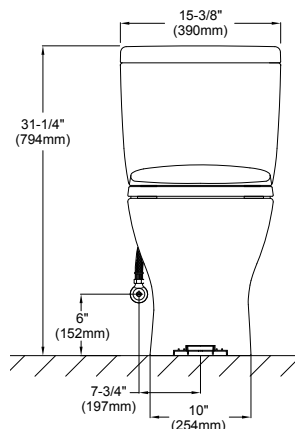

PRODUCT SPECIFICATION

The two-piece, universal height, low consumption Dual-Max flushing system toilet shall be 1.6GPF/0.9GPF. Toilet shall have high-profile tank, elongated front bowl and chrome push-button. Toilet shall be TOTO Model CST412MF_____.

CST412MF

Aquia® Close Coupled Toilet, 1.6GPF & 0.9 GPF

SPECIFICATIONS

- Water Use 1.6 GPF & 0.9GPF (6.0 LPF & 3.4LPF)
- Flush System Dual-Max
- Min. Water Pressure 8 psi (flowing)
- Water Surface 6" x 4-1/2"
- Trap Diameter 2-1/8"
- Rough-in 12"
- Trap Seal 2-1/8"
- Warranty One Year Limited Warranty
- Material Vitreous china
- Shipping Weight CT412F - 80lbs
ST412M - 30lbs
- Shipping Dimensions CT412F
30-3/4" L x 17-3/8" W
x 20-1/2" H

ST412M
17-1/4" L x 7-7/8" W
x 17-1/2" H

INSTALLATION NOTES

Back-to-Back Toilet Installations:
TOTO recommends the use of a nationally listed, double sanitary tee-wye only, in vertical waste stacks, in accordance with the stipulations noted in the majority of nationally recognized plumbing codes.

TOTO®

These dimensions and specifications are subject to change without notice