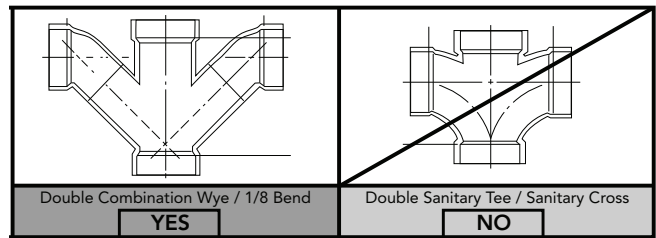

CST412MF

Aquia® Close Coupled Toilet, 1.6GPF & 0.9 GPF

SPECIFICATIONS

- Water Use 1.6 GPF & 0.9GPF (6.0 LPF & 3.4LPF)
- Flush System Dual-Max
- Min. Water Pressure 8 psi (flowing)
- Water Surface 6" x 4-1/2"
- Trap Diameter 2-1/8"
- Rough-in 12"
- Trap Seal 2-1/8"
- Warranty One Year Limited Warranty
- Material Vitreous china
- Shipping Weight CT412F - 80lbs
ST412M - 30lbs
- Shipping Dimensions CT412F
30-3/4" L x 17-3/8" W
x 20-1/2" H

ST412M
17-1/4" L x 7-7/8" W
x 17-1/2" H

INSTALLATION NOTES

Back-to-Back Toilet Installations:
TOTO recommends the use of a nationally listed, double sanitary tee-wye only, in vertical waste stacks, in accordance with the stipulations noted in the majority of nationally recognized plumbing codes.