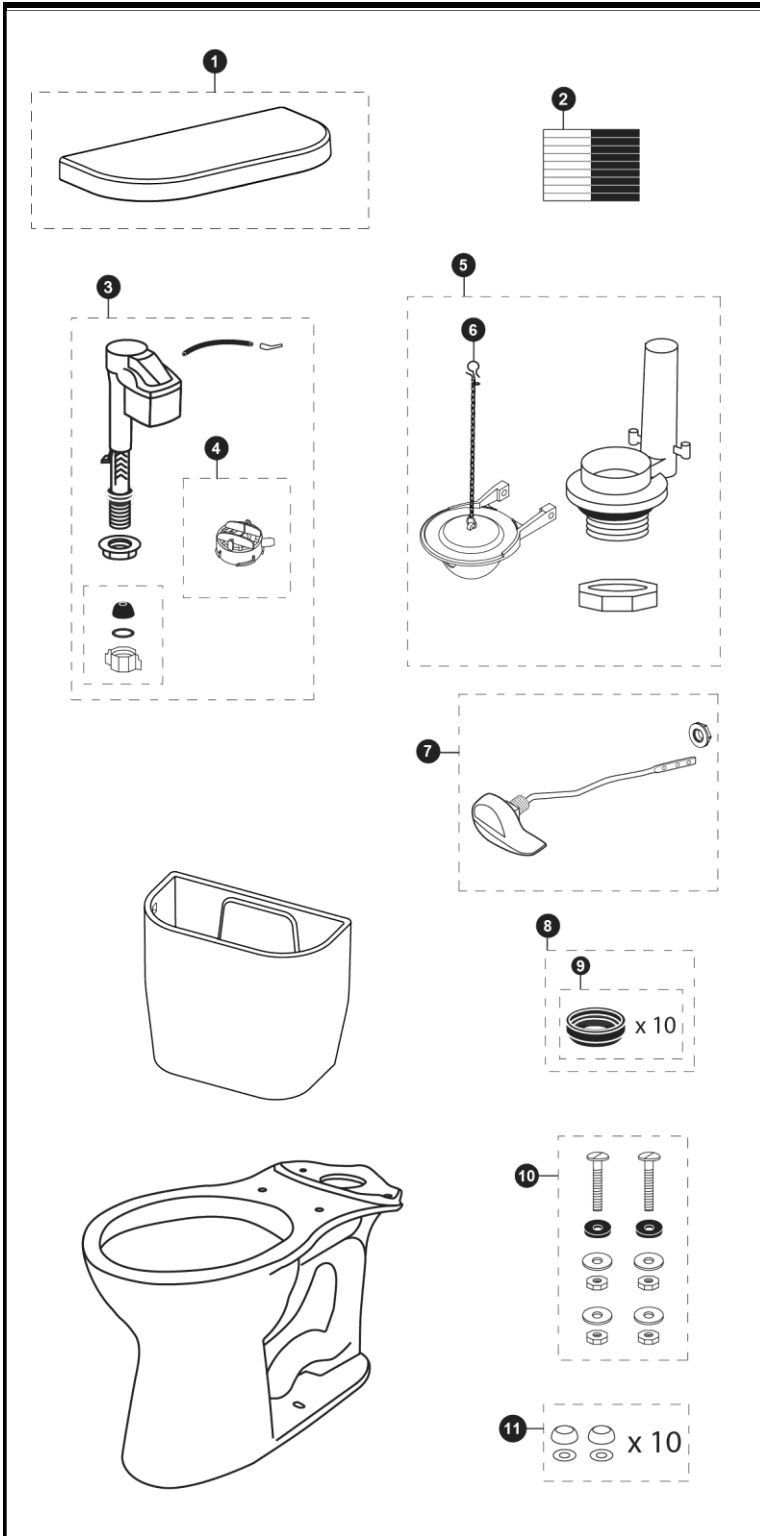

Entrada™ 1.28Gpf Toilet, Round Front, E-Max®, 12" Rough-In,

Items	Part No	Description
1	TCU243CRE#01	Tank Lid w/ Velcro Tap - Cotton
2	THU107	Velcro Tape
3	TSU99A.X	Fill Valve
4	THU123	Diaphragm Cap
5	THU252L-6A	Flush Valve
6	THU426S	Flapper with Chain & Hook
7	THU400#CP	Trip Lever - Chrome Plated Handle
8	9BU024E	Tank to Bowl Sponge Gasket (1 piece)
9	THU131	Tank to Bowl Sponge Gasket (for 10 toilets)
10	TSU01D	Tank Mounting Kit
11	THU098#01	Bolt Cap Sets (for 10 toilets) - Cotton

Note:

Product Number Explanations

Two-Piece Toilet

(CST) Gravity type toilet
(243) Model
(E) E-Max®
(F) Universal Height

Tank

(ST) Tank
(243) Model
(E) E-Max®

Bowl

(C) Bowl
(243) Model
(E) E-Max®
(F) Universal Height

Actual Product may vary slightly from illustration.