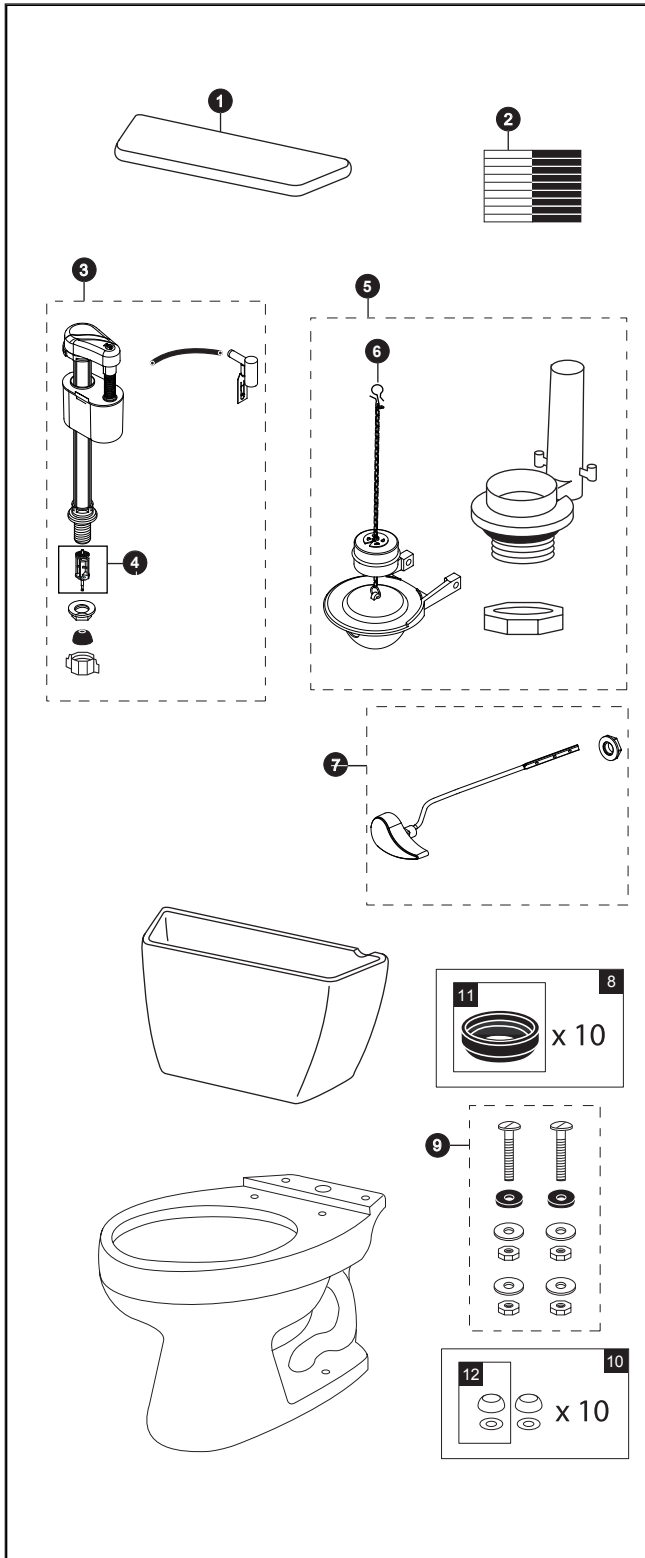

CST744E & CST744EG

CST744E CST744EG
 ST743E ST743E
 C744E C744EG

Drake® 1.28 Gpf Toilet, Elongated, E-Max®, 12" Rough-In (including SanaGloss®)

Item	Part	Description
1	TCU743CRE#01 TCU743CRE#03 TCU743CRE#11 TCU743CRE#12 TCU743CRE#51	Tank Lid w/ Velcro Tape Tank Lid w/ Velcro Tape Tank Lid w/ Velcro Tape Tank Lid w/ Velcro Tape Tank Lid w/ Velcro Tape
2	THU107	Velcro Tape
3	TSU33A	Fill Valve
4	THU229	Fill Valve Filter
5	THU252W-A	Flush Valve Assembly w/Flapper
6	THU277S	Flapper w/Float & Chain
7	THU068#01 THU068#03 THU068#11 THU068#12 THU068#51 THU068#CP THU068#BN THU068#RB THU068#PB THU068#PN THU068#RS THU068#BL	Trip Lever Trip Lever Trip Lever Trip Lever Trip Lever Trip Lever Trip Lever Trip Lever Trip Lever Trip Lever Trip Lever Trip Lever
8	THU131	Tank to Bowl Gaskets (for 10 toilets)
9	TSU01	Tank Mounting Kit
10	THU098#01 THU098#03 THU098#51	Bolt Cap Sets (for 10 toilets) for #01 & #11 Bolt Cap Sets (for 10 toilets) for #03 & #12 Bolt Cap Sets (for 10 toilets)
11	9BU014E	2" Tank to Bowl Gaskets (for 10 toilets)
12	THU044#01 THU044#03 THU044#51	Bolt Cap Sets (for 10 toilets) for #01 & #11 Bolt Cap Sets (for 10 toilets) for #03 & #12 Bolt Cap Sets (for 10 toilets)

Product Number Explanations

Two-Piece Toilet

(CST) Gravity Type Toilet
 (744) Model
 (E) E-Max®
 (G) SanaGloss

Colors

(#01) Cotton
 (#03) Bone
 (#04) Gray
 (#11) Colonial White
 (#12) Sedona Beige
 (#51) Ebony

Tank

(ST) Tank
 (743) Model
 (E) E-Max®

Finishes

(#CP) Chrome Plated
 (#PB) PVD Polished Brass
 (#BN) PVD Brushed Nickel
 (#RB) PVD Oil Rubbed Bronze
 (#PN) PVD Polished Nickel
 (#RS) Rose Bronze
 (#BL) Black Nickel