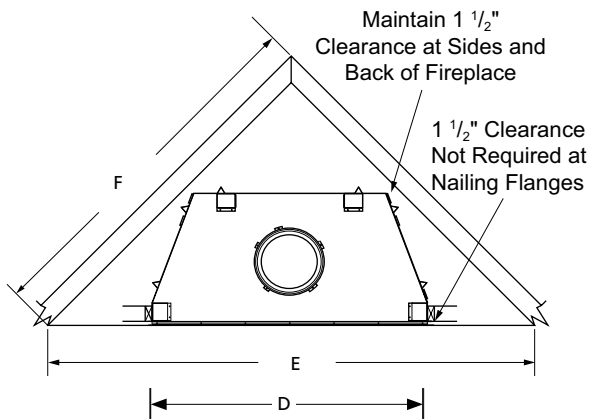

Platinum

Brushed Brass

Black

Bi-fold tempered glass doors are expertly crafted and finished in three options.

FLAT WALL FRAMING SPECIFICATIONS

	WRE4536	WRE4542	WRE4550
A	67-1/8"	67-1/8"	67-1/8"
B	45-1/4"	51-1/4"	59-1/4"
C	28-1/4"	30-1/8"	30-1/8"

CORNER FRAMING SPECIFICATIONS

	WRE4536	WRE4542	WRE4550
D	45-1/4"	51-1/4"	59-1/4"
E	86-1/2"	92"	100"
F	61"	65"	71"

APPLIANCE SPECIFICATIONS

	WRE4536	WRE4542	WRE4550
G	36"	42"	50"
H	45-1/8"	51-1/8"	59"
I	29"	30-1/2"	38-1/2"
J	26-5/8"	29"	28-1/2"
K	30"	30"	30"
L	49"	49"	49"
M	67"	67"	67"
N	10-1/2"	10-1/2"	10-1/2"
O	9-1/2"	9-1/2"	9-1/2"
P	3-1/2"	3-1/2"	3-1/2"
Q	7-1/4"	8-1/2"	8-1/2"
R	11"	13"	13"
S	15-1/4"	17"	17"