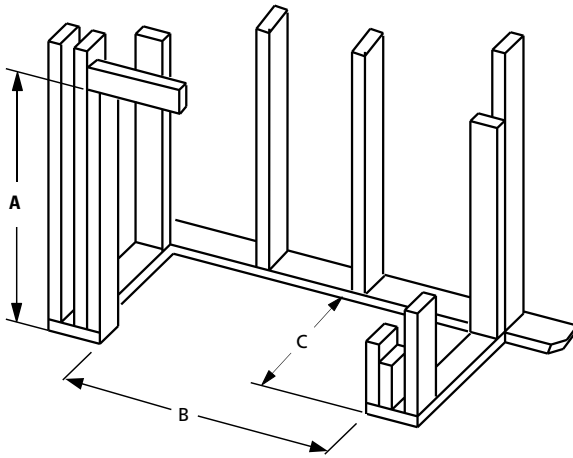

Platinum

Brushed Brass

Black

Bi-fold tempered glass doors are expertly crafted and finished in three options.

FLAT WALL FRAMING SPECIFICATIONS

	WRE4536	WRE4542	WRE4550
A	67-1/8"	67-1/8"	67-1/8"
B	45-1/4"	51-1/4"	59-1/4"
C	28-1/4"	30-1/8"	30-1/8"

CORNER FRAMING SPECIFICATIONS

	WRE4536	WRE4542	WRE4550
D	45-1/4"	51-1/4"	59-1/4"
E	86-1/2"	92"	100"
F	61"	65"	71"

APPLIANCE SPECIFICATIONS

	WRE4536	WRE4542	WRE4550
G	36"	42"	50"
H	45-1/8"	51-1/8"	59"
I	29"	30-1/2"	38-1/2"
J	26-5/8"	29"	28-1/2"
K	30"	30"	30"
L	49"	49"	49"
M	67"	67"	67"
N	10-1/2"	10-1/2"	10-1/2"
O	9-1/2"	9-1/2"	9-1/2"
P	3-1/2"	3-1/2"	3-1/2"
Q	7-1/4"	8-1/2"	8-1/2"
R	11"	13"	13"
S	15-1/4"	17"	17"