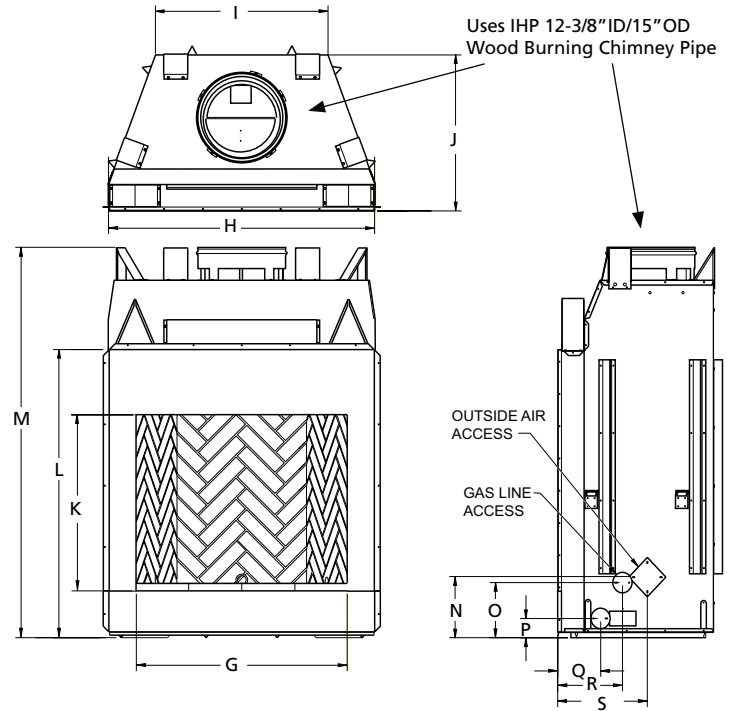

Platinum

Brushed Brass

Black

Bi-fold tempered glass doors are expertly crafted and finished in three options.

FLAT WALL FRAMING SPECIFICATIONS

	WRE4536	WRE4542	WRE4550
A	67-1/8"	67-1/8"	67-1/8"
B	45-1/4"	51-1/4"	59-1/4"
C	28-1/4"	30-1/8"	30-1/8"

CORNER FRAMING SPECIFICATIONS

	WRE4536	WRE4542	WRE4550
D	45-1/4"	51-1/4"	59-1/4"
E	86-1/2"	92"	100"
F	61"	65"	71"

APPLIANCE SPECIFICATIONS

	WRE4536	WRE4542	WRE4550
G	36"	42"	50"
H	45-1/8"	51-1/8"	59"
I	29"	30-1/2"	38-1/2"
J	26-5/8"	29"	28-1/2"
K	30"	30"	30"
L	49"	49"	49"
M	67"	67"	67"
N	10-1/2"	10-1/2"	10-1/2"
O	9-1/2"	9-1/2"	9-1/2"
P	3-1/2"	3-1/2"	3-1/2"
Q	7-1/4"	8-1/2"	8-1/2"
R	11"	13"	13"
S	15-1/4"	17"	17"