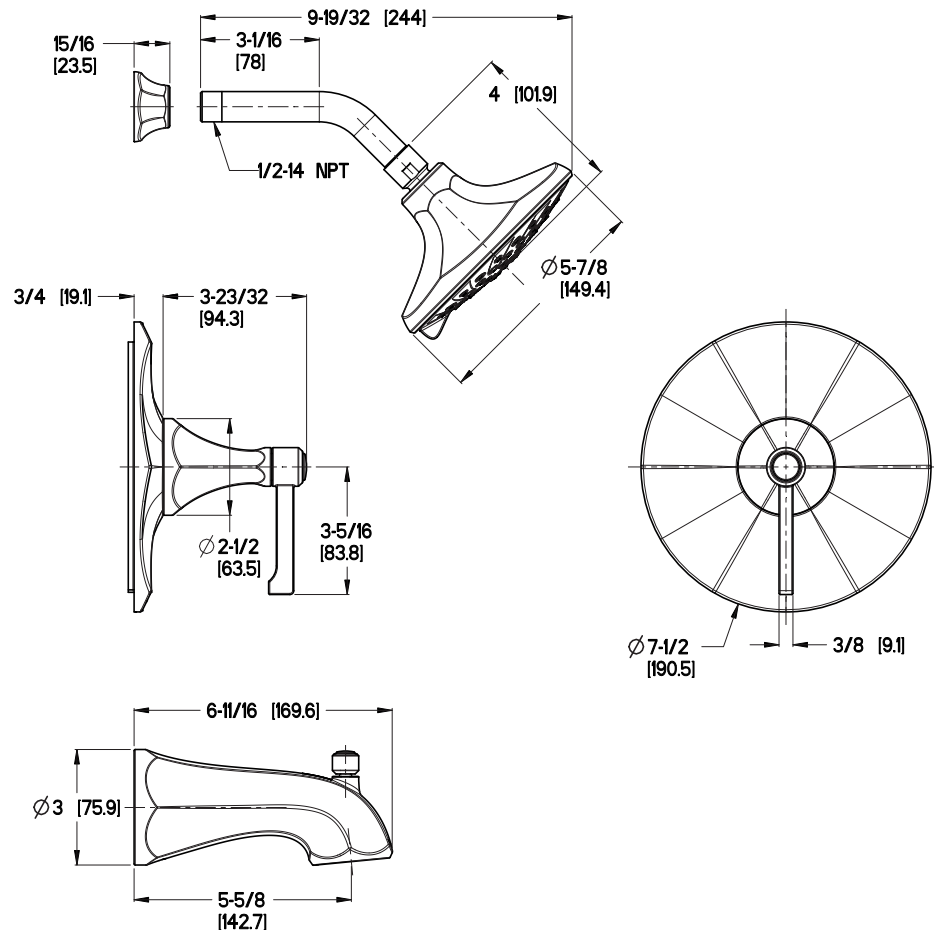

### Features

- 2.0 GPM
- All Metal Construction
- Multi-Function Shower Head
- Pforever Warranty®

### Dimensions

Ø1 Min to Ø1-1/2 Max. Deck Hole Openings