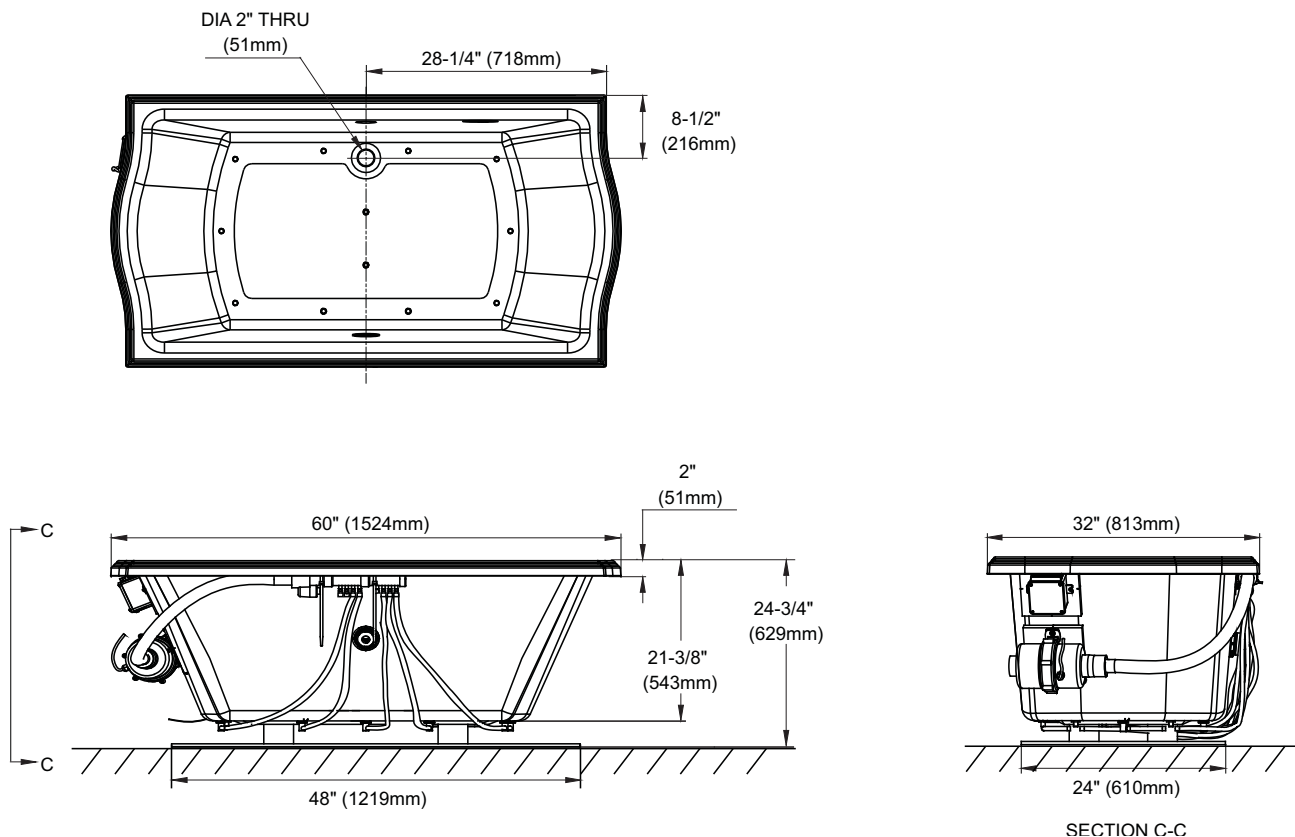

ABR781

Clayton® 60" x 32" Air Bath™

SPECIFICATIONS

- Size 60" L x 32" W
- Depth 21"
- Warranty 1 Year Limited Warranty on acrylic tub
  1 Year Limited Warranty on components and parts
- Material Lucite Cast Acrylic
- Electrical Requirements 15 AMP; 120V w/ GFCI
- Shipping Weight 130 lbs.
- Shipping Dimensions 68" L x 39" W x 27" H
- Gallons 65 to overflow

INSTALLATION NOTES

Floor support under bath must provide a minimum of 75 lbs/square foot (366 kg/square meter) loading.

TOTO®

These dimensions and specifications are subject to change without notice