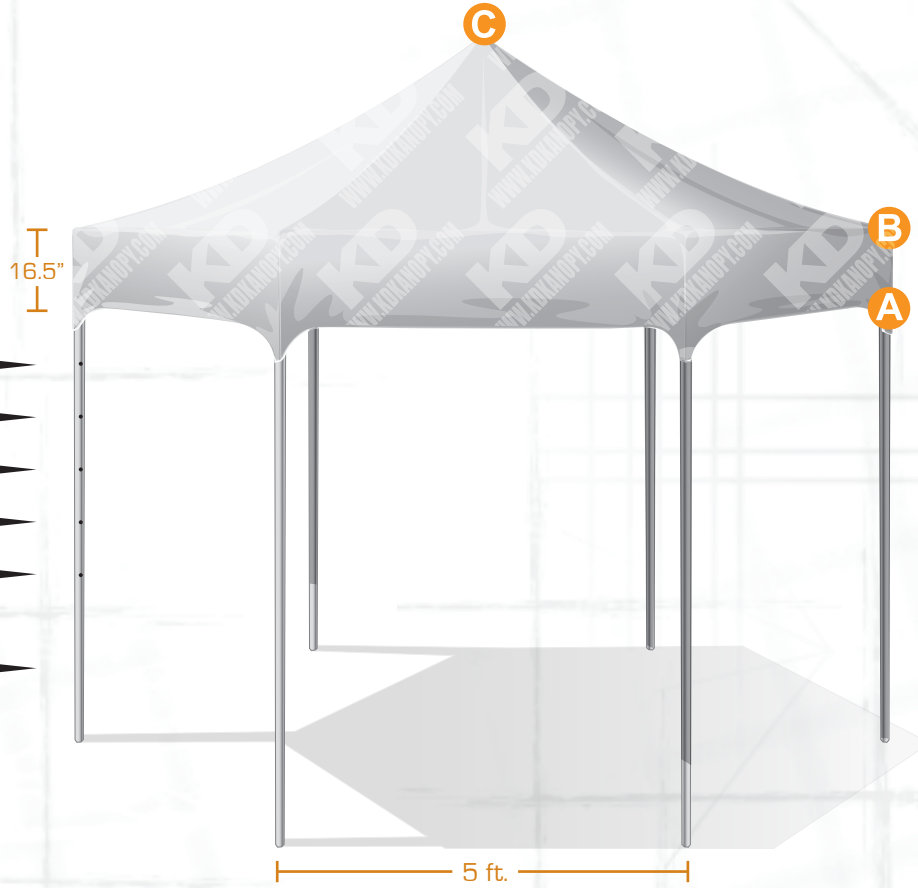

Adjustable Height

	A	B	C
Setting #5	6'6"	7'11"	10'10"
Setting #4	6'2.5"	7'7.5"	10'6.5"
Setting #3	5'11"	7'4"	10'2"
Setting #2	5'7.5"	7'5"	9'10.5"
Setting #1	5'4"	6'9"	9'7"
No Setting	3'5.75"	5'10.75"	8'8.75"

Farthest point measures 120.75 inches
10.06 feet

Package Includes

Qty:	Item:
1	Hex 81 Aluminum Frame
1	500 Denier Polyester Oxford Top
1	Carry Bag
4	12" Steel Spikes

** Side Panels & Rail Curtains are optional

Shipping Weights & Sizes

Item:	Weight:	Shipping Box Size:
Frame	61 lbs.	12"x12"x61"
Top, Bag & Spikes	13 lbs.	16"x14"x 6"

*All measurements are approximate

Frame Storage Size

Color Choices