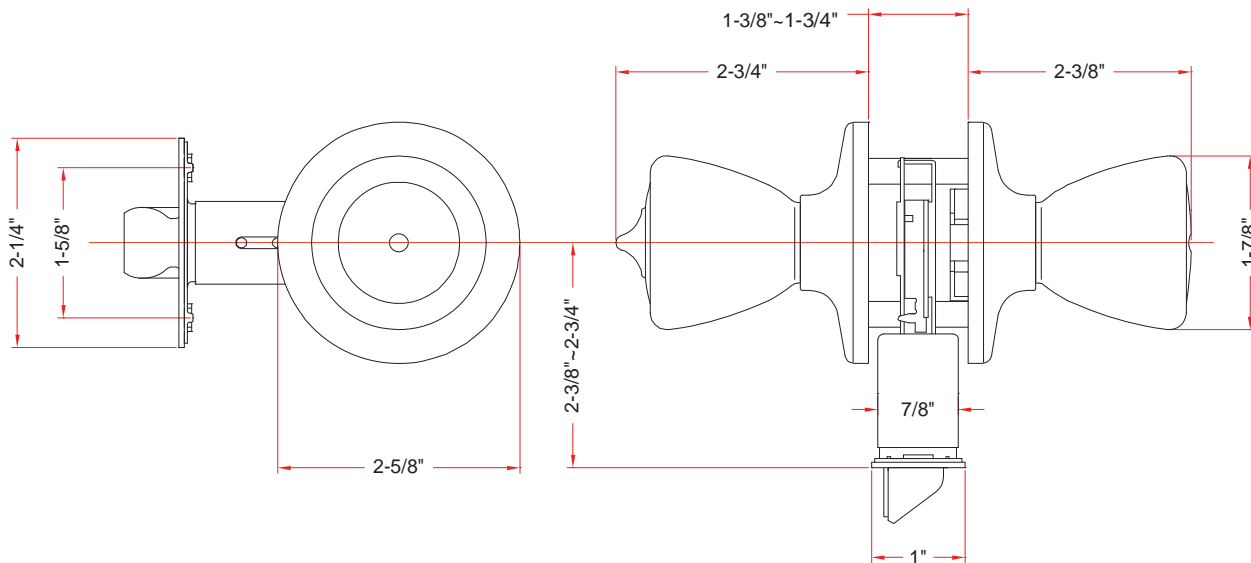

For additional information, contact the Legend technical services team at 800-200-1447