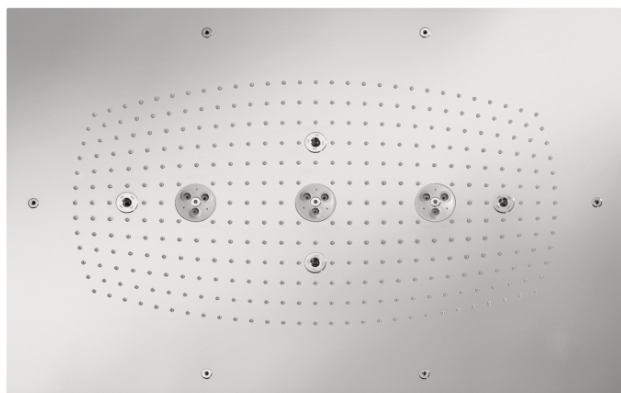

Raindance

Raindance Imperial Square AIR Showerhead Trim

Finishes : **Chrome** Part no. : **28417001**

Description

Features

- 358 no-clog spray channels
- Spray modes: RainAir XXL, RainAir, WhirlAir
- Flow: 2.5 GPM
- Requires 3 supply lines

Comprised of

- Rough, Quattro Green 3-Way Diverter, 3/4" (#15936USA)

Required accessories

- Raindance Imperial Square AIR Basic Set (#28414USA)

Item details

List Price \$ 5,897.00

Technology

Compliance

Product image

Scale drawing