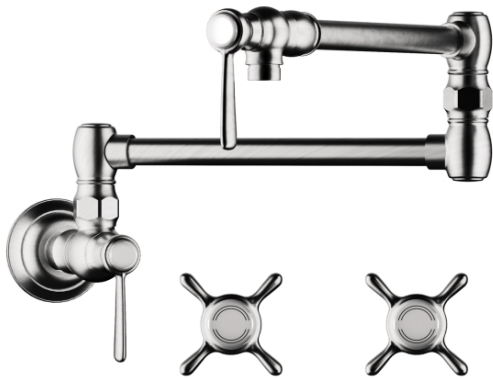

Axor Montreux
Axor Montreux Pot Filler, Wall-Mounted
Finishes : **Chrome**   Part no. : **16859001**

Description

Features

- Swivel range 180°
- Aerated spray
- 90° Ceramic Valves
- ½" NPT
- Includes cross and lever handles

Item details

List Price $ 750.00

Compliance

Product image