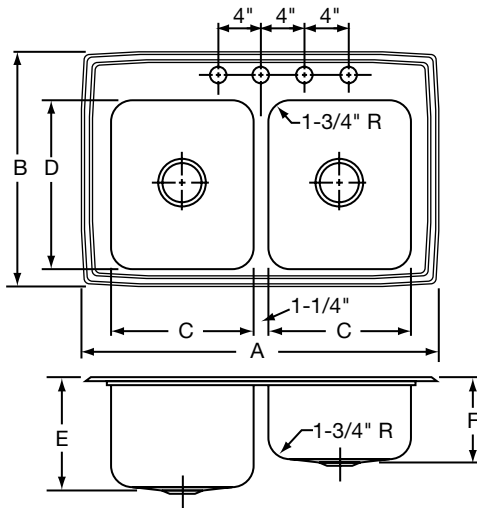

Model STLR3322L4 Illustrated