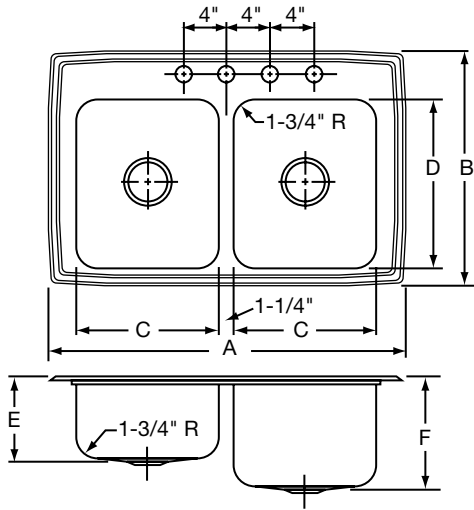

Lustertone® Double Bowl Sink
Models STLR and STLRQ Series

ELKAY®
SPECIFICATIONS

Model STLR3322R4 Illustrated