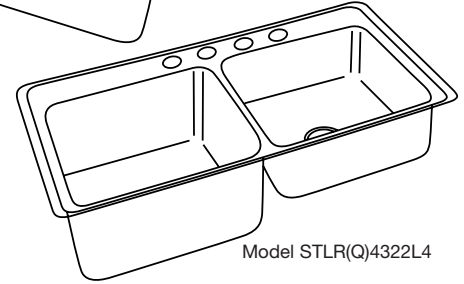

Bowl Depths: 7-5/8" (shallow bowl), 10-1/8" (deep bowl).

Coved Corners: 1-3/4" vertical and horizontal radius.

Bowl and Faucet Deck Recess: 3/16" below outside edge of sink.

Finish: Exposed surfaces are hand blended to a lustrous high-lighted satin finish.

Underside: Fully undercoated to dampen sound and prevent condensation.

OTHER

Drain Opening: 3-1/2".

Suffix "L" (left) or "R" (right) denotes location of deep bowl.

NOTE: Unless otherwise specified, sink is furnished with 4 faucet holes as shown.

These sinks comply with ANSI Standard A112.19.3M.

Model STLR(Q)4322R4

Model STLR(Q)4322L4

SINK DIMENSIONS (INCHES)*

U-Channel Model Number	Quick-Clip® Model Number	Overall		Inside Each Bowl						Cutout in Countertop (1 1/2" Radius Corners)		No. of 1 1/2" Dia. Faucet Holes 4" Centers	Minimum Cabinet Size	Ship. Wt. Lbs.
				Left			Right							
		L	W	L	W	D	L	W	D	L	W			
STLR3322L	STLRQ3322L	33	22	13 1/2	16	10 1/8	13 1/2	16	7 5/8	32 3/8	21 3/8	1, 2, MR2, 3, 4 or 5	36	23 1/4
STLR3322R	STLRQ3322R	33	22	13 1/2	16	7 5/8	13 1/2	16	10 1/8	32 3/8	21 3/8	1, 2, MR2, 3, 4 or 5	36	23 1/4
STLR4322L	STLRQ4322L	43	22	19	16	10 1/8	19	16	7 5/8	42 3/8	21 3/8	1, 2, MR2, 3, 4 or 5	48	29
STLR4322R	STLRQ4322R	43	22	19	16	7 5/8	19	16	10 1/8	42 3/8	21 3/8	1, 2, MR2, 3, 4 or 5	48	29

*Length is left to right. Width is front to back.

U-Channel Type Mounting System

Quick-Clip® Mounting System

SEE OTHER SIDE FOR PRODUCT DIMENSIONS.

ALL DIMENSIONS IN INCHES, TO CONVERT TO MILLIMETERS MULTIPLY BY 25.4.