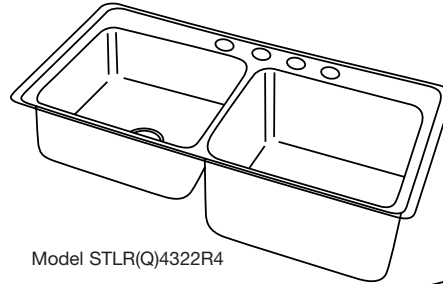

Bowl Depths: 7-5/8" (shallow bowl), 10-1/8" (deep bowl).

Coved Corners: 1-3/4" vertical and horizontal radius.

Bowl and Faucet Deck Recess: 3/16" below outside edge of sink.

Finish: Exposed surfaces are hand blended to a lustrous high-lighted satin finish.

Underside: Fully undercoated to dampen sound and prevent condensation.

OTHER

Drain Opening: 3-1/2".

Suffix "L" (left) or "R" (right) denotes location of deep bowl.

NOTE: Unless otherwise specified, sink is furnished with 4 faucet holes as shown.

These sinks comply with ANSI Standard A112.19.3M.

Model STLR(Q)4322R4

Model STLR(Q)4322L4

SINK DIMENSIONS (INCHES)*

U-Channel Model Number	Quick-Clip® Model Number	Overall		Inside Each Bowl						Cutout in Countertop (1 1/2" Radius Corners)		No. of 1 1/2" Dia. Faucet Holes 4" Centers	Minimum Cabinet Size	Ship. Wt. Lbs.
				Left			Right							
		L	W	L	W	D	L	W	D	L	W			
STLR3322L	STLRQ3322L	33	22	13 1/2	16	10 1/8	13 1/2	16	7 5/8	32 3/8	21 3/8	1, 2, MR2, 3, 4 or 5	36	23 1/4
STLR3322R	STLRQ3322R	33	22	13 1/2	16	7 5/8	13 1/2	16	10 1/8	32 3/8	21 3/8	1, 2, MR2, 3, 4 or 5	36	23 1/4
STLR4322L	STLRQ4322L	43	22	19	16	10 1/8	19	16	7 5/8	42 3/8	21 3/8	1, 2, MR2, 3, 4 or 5	48	29
STLR4322R	STLRQ4322R	43	22	19	16	7 5/8	19	16	10 1/8	42 3/8	21 3/8	1, 2, MR2, 3, 4 or 5	48	29

*Length is left to right. Width is front to back.

U-Channel Type Mounting System

Quick-Clip® Mounting System

SEE OTHER SIDE FOR PRODUCT DIMENSIONS.

ALL DIMENSIONS IN INCHES, TO CONVERT TO MILLIMETERS MULTIPLY BY 25.4.