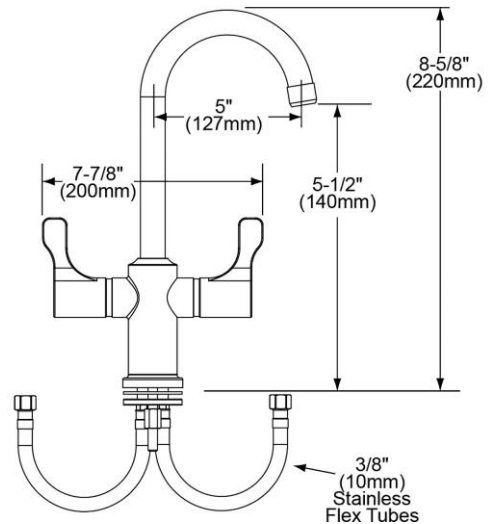

PART: _____ QTY: _____
PROJECT: _____
CONTACT: _____
DATE: _____
NOTES: _____
APPROVAL: _____

In keeping with our policy of continuing product improvement, Elkay reserves the right to change product specifications without notice. Please visit elkay.com for the most current version of Elkay product specification sheets. This specification describes an Elkay product with design, quality, and functional benefits to the user. When making a comparison of other producers' offerings, be certain these features are not overlooked.