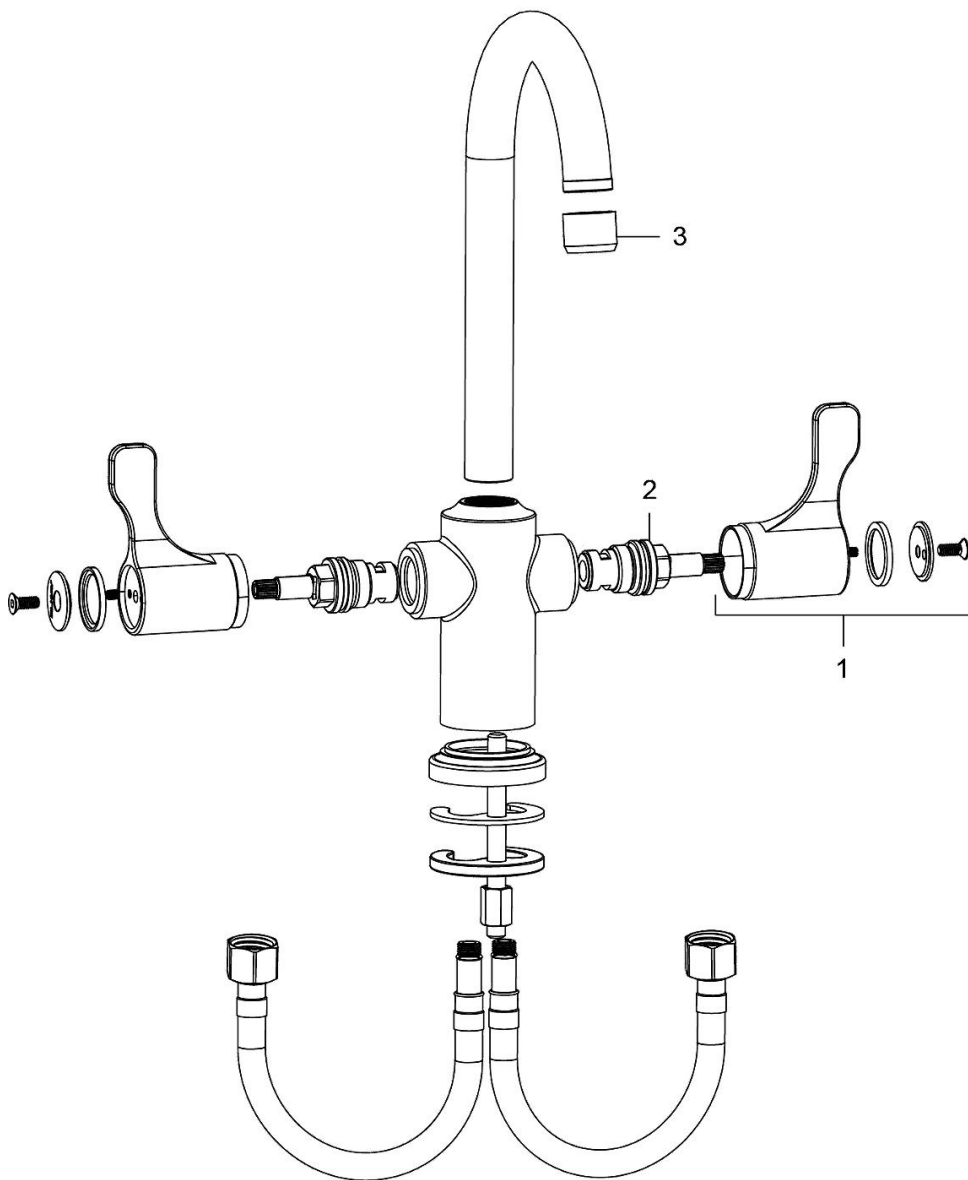

### PRODUCT SPECIFICATIONS

Classroom / Entertainment Faucet. Faucet has a flow rate of 1.5 GPM, and is made of Chrome Plated Brass material, with a Quarter Turn Ceramic Disc valve. Faucet requires 1 faucet holes.

<b>Mounting Type:</b>	Deck Mount
<b>Special Features:</b>	Solid Brass Construction Removable cartridge
<b>Finish:</b>	Chrome
<b>Handle Type:</b>	2.6" Lever Handle
<b>Deck Clearance:</b>	5-1/2"
<b>Spout Reach:</b>	5"
<b>Spout Height:</b>	8-5/8"
<b>Hole Drillings:</b>	1
<b>Material:</b>	Chrome Plated Brass
<b>Valve Type:</b>	Quarter Turn Ceramic Disc
<b>Valve Connection:</b>	3/8" O.D. Stainless Flex
<b>Flow Rate:</b>	1.5 GPM
<b>Faucet Hole Size (min):</b>	1-1/2"
<b>Spout Swing Rotation:</b>	0°
<b>Spout Type:</b>	Fixed Spout

**Product Compliance:** ADA  
ASME A112.18.1/CSA B125.1  
NSF 372 (lead free)  
NSF 61

[Clean and Care Manual \(PDF\)](#)  
[Installation Instructions \(PDF\)](#)  
[Limited Warranty \(PDF\)](#)

PART: \_\_\_\_\_ QTY: \_\_\_\_\_  
PROJECT: \_\_\_\_\_  
CONTACT: \_\_\_\_\_  
DATE: \_\_\_\_\_  
NOTES: \_\_\_\_\_  
APPROVAL: \_\_\_\_\_

ITEM	PART #	DESCRIPTION
1	0000000680	2.6" Blade Handle
2	0000000682	Cartridges
3	0000000688	Aerator

*In keeping with our policy of continuing product improvement, Elkay reserves the right to change product specifications without notice. Please visit [elkay.com](http://elkay.com) for the most current version of Elkay product specification sheets. This specification describes an Elkay product with design, quality, and functional benefits to the user. When making a comparison of other producers' offerings, be certain these features are not overlooked.*