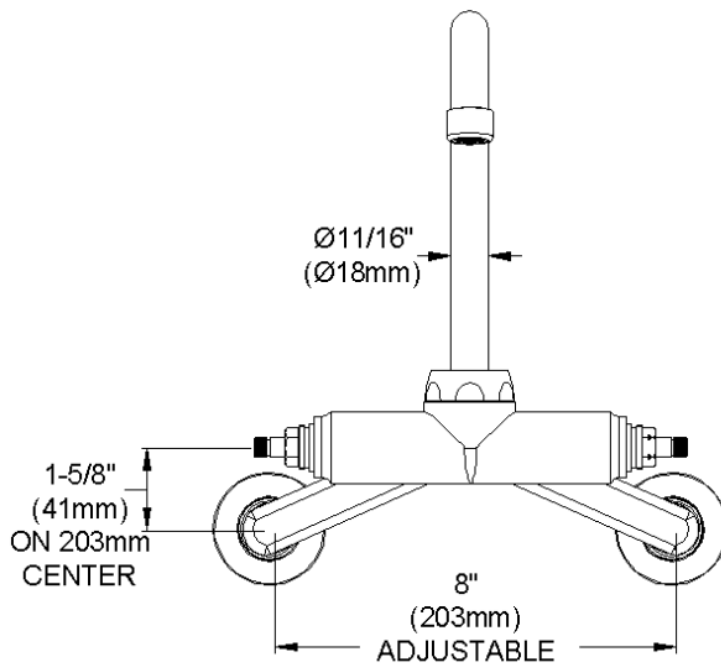

#### GENERAL FEATURES

- Quarter turn ceramic disc cartridge
- Solid brass construction
- Chrome finish
- Replacement cartridge A70001 for cold
- Replacement cartridge A70002 for hot
- Includes spout swing restriction pin
- 2" offset for adjustable installation, 1/2" NPT Female Inlets

#### COMPLIES WITH:

- ASME/ANSI A112.18.1
- CSA B125-01
- NSF/ANSI 61
- ADA
- UPC/CUPC
- IAPMO Listed

Wristblade Handle 6 inch, Two Piece

Replacement Handle A55388  
Replacement Escutcheon A55391

**FRONT VIEW**