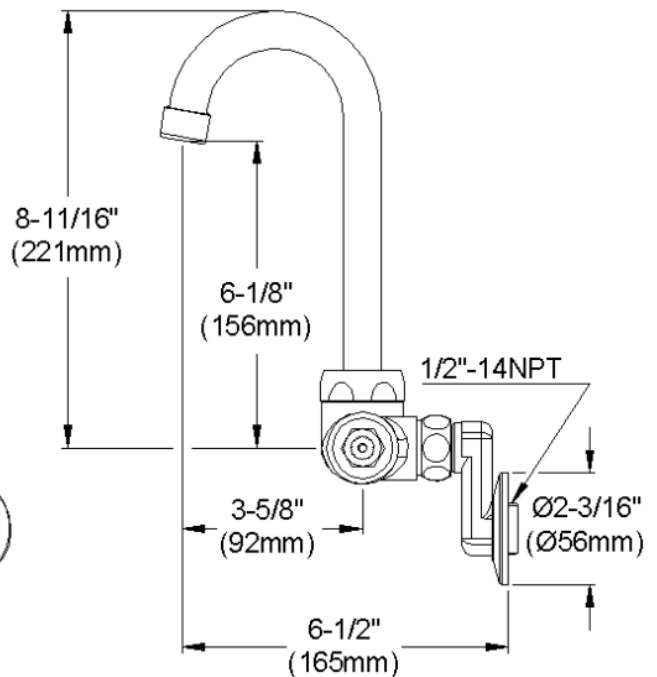

SIDE VIEW

Job Name:

Item #:

Notes:

Architect/Engineer Approval:

Date: 10/17/2005

For warranty information go to www.elkayusa.com