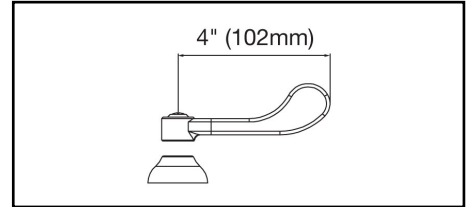

ELKAY[®]

SPECIFICATIONS

Commercial Faucet Model LK940HA10T4H Wall Mount 8" Center High Arc 10"

GENERAL FEATURES

- Quarter turn ceramic disc cartridge
- Solid brass construction
- Chrome finish
- Replacement cartridge A70001 for cold
- Replacement cartridge A70002 for hot
- Includes spout swing restriction pin
- 1/2" NPT Female Inlets

COMPLIES WITH:

- ASME/ANSI A112.18.1
- CSA B125-01
- NSF/ANSI 61
- ADA
- UPC/CUPC
- IAPMO Listed

Wristblade Handle 4 inch, Two Piece

Replacement Handle A55387
Replacement Escutcheon A55390

FRONT VIEW

(shown less handles)