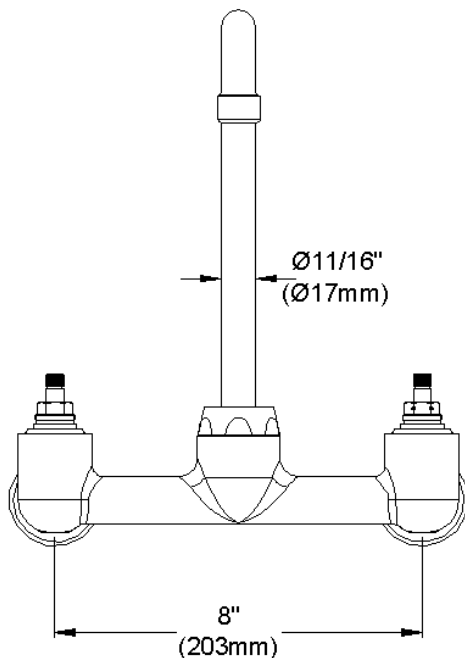

ELKAY[®]

SPECIFICATIONS

Commercial Faucet Model LK940HA10T4H Wall Mount 8" Center High Arc 10"

GENERAL FEATURES

- Quarter turn ceramic disc cartridge
- Solid brass construction
- Chrome finish
- Replacement cartridge A70001 for cold
- Replacement cartridge A70002 for hot
- Includes spout swing restriction pin
- 1/2" NPT Female Inlets

COMPLIES WITH:

- ASME/ANSI A112.18.1
- CSA B125-01
- NSF/ANSI 61
- ADA
- UPC/CUPC
- IAPMO Listed

Wristblade Handle 4 inch, Two Piece

Replacement Handle A55387
Replacement Escutcheon A55390

FRONT VIEW

(shown less handles)