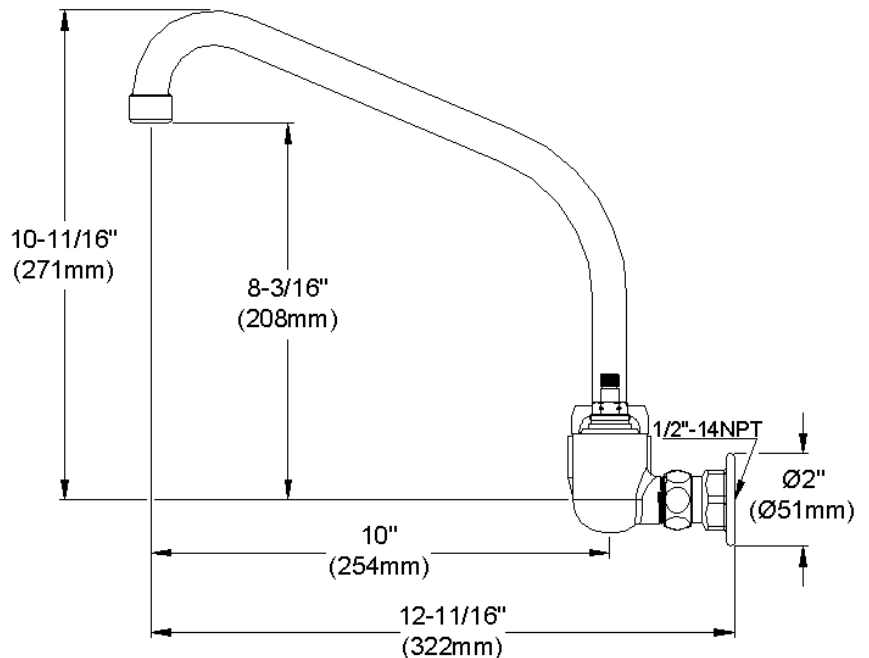

ELKAY[®]

SPECIFICATIONS

Commercial Faucet Model LK940HA10T4H Wall Mount 8" Center High Arc 10"

GENERAL FEATURES

- Quarter turn ceramic disc cartridge
- Solid brass construction
- Chrome finish
- Replacement cartridge A70001 for cold
- Replacement cartridge A70002 for hot
- Includes spout swing restriction pin
- 1/2" NPT Female Inlets

COMPLIES WITH:

- ASME/ANSI A112.18.1
- CSA B125-01
- NSF/ANSI 61
- ADA
- UPC/CUPC
- IAPMO Listed

Wristblade Handle 4 inch, Two Piece

Replacement Handle A55387
Replacement Escutcheon A55390

FRONT VIEW

(shown less handles)