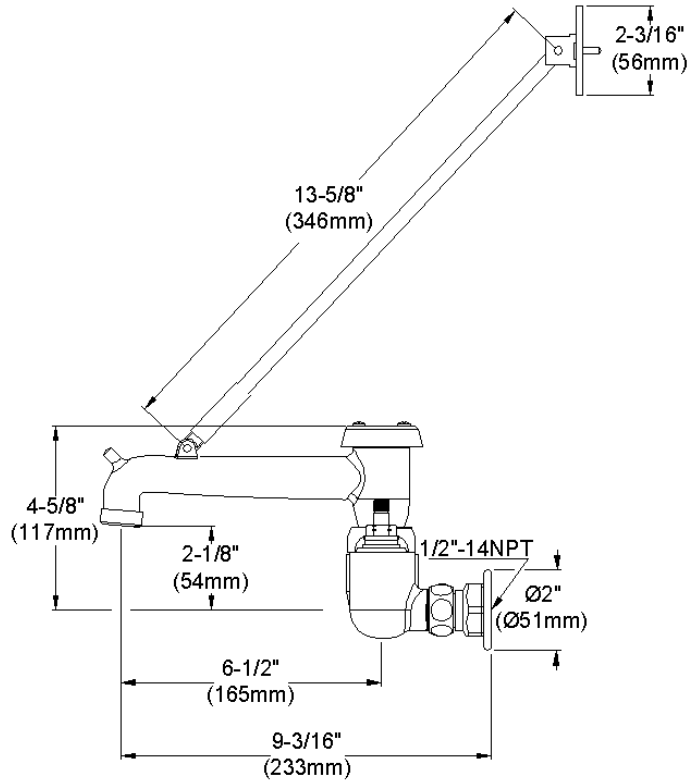

ELKAY[®]

SPECIFICATIONS

Commercial Faucet Model LK940BP07L2H Wall Mount 8" Center Bucket Hook Polished 7"

GENERAL FEATURES

- Quarter turn ceramic disc cartridge
- Solid brass construction
- Chrome finish
- Replacement cartridge A70001 for cold
- Replacement cartridge A70002 for hot
- Includes spout swing restriction pin
- 1/2" NPT Female Inlets

COMPLIES WITH:

- ASME/ANSI A112.18.1
- CSA B125-01
- NSF/ANSI 61
- ADA
- UPC/CUPC
- IAPMO Listed

Lever Handle 2 inch, Two Piece

Replacement Handle A55385
Replacement Escutcheon A55390

FRONT VIEW

(shown less handles)