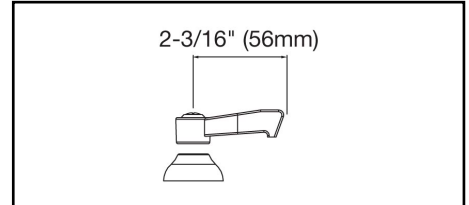

ELKAY[®]

SPECIFICATIONS

Commercial Faucet Model LK940BP07L2H Wall Mount 8" Center Bucket Hook Polished 7"

GENERAL FEATURES

- Quarter turn ceramic disc cartridge
- Solid brass construction
- Chrome finish
- Replacement cartridge A70001 for cold
- Replacement cartridge A70002 for hot
- Includes spout swing restriction pin
- 1/2" NPT Female Inlets

COMPLIES WITH:

- ASME/ANSI A112.18.1
- CSA B125-01
- NSF/ANSI 61
- ADA
- UPC/CUPC
- IAPMO Listed

Lever Handle 2 inch, Two Piece

Replacement Handle A55385
Replacement Escutcheon A55390

FRONT VIEW

(shown less handles)