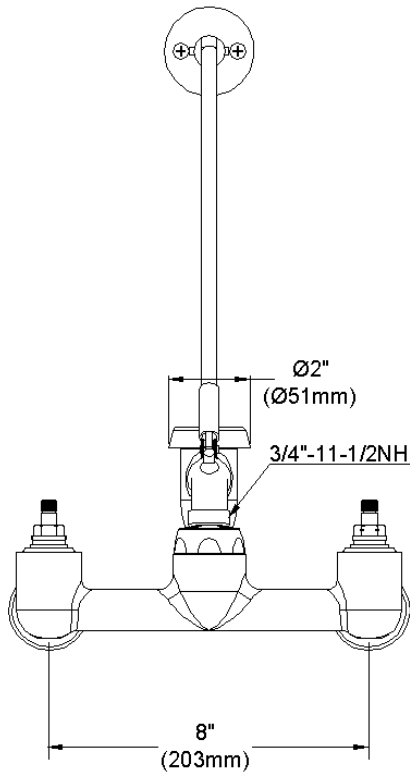

ELKAY[®]

SPECIFICATIONS

Commercial Faucet Model LK940BP07L2H Wall Mount 8" Center Bucket Hook Polished 7"

GENERAL FEATURES

- Quarter turn ceramic disc cartridge
- Solid brass construction
- Chrome finish
- Replacement cartridge A70001 for cold
- Replacement cartridge A70002 for hot
- Includes spout swing restriction pin
- 1/2" NPT Female Inlets

COMPLIES WITH:

- ASME/ANSI A112.18.1
- CSA B125-01
- NSF/ANSI 61
- ADA
- UPC/CUPC
- IAPMO Listed

Lever Handle 2 inch, Two Piece

Replacement Handle A55385
Replacement Escutcheon A55390

FRONT VIEW

(shown less handles)