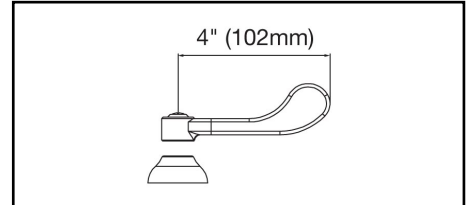

ELKAY[®]

SPECIFICATIONS

Commercial Faucet Model LK940BP03T4H Wall Mount 8" Center Bucket Hook Polished 3"

GENERAL FEATURES

- Quarter turn ceramic disc cartridge
- Solid brass construction
- Chrome finish
- Replacement cartridge A70001 for cold
- Replacement cartridge A70002 for hot
- Includes spout swing restriction pin
- 1/2" NPT Female Inlets

COMPLIES WITH:

- ASME/ANSI A112.18.1
- CSA B125-01
- NSF/ANSI 61
- ADA
- UPC/CUPC
- IAPMO Listed

Wristblade Handle 4 inch, Two Piece

Replacement Handle A55387
Replacement Escutcheon A55390

FRONT VIEW

(shown less handles)