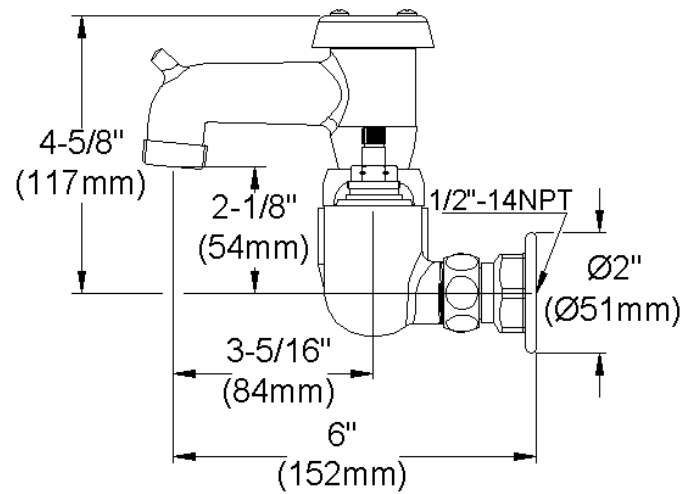

ELKAY[®]

SPECIFICATIONS

Commercial Faucet Model LK940BP03T4H Wall Mount 8" Center Bucket Hook Polished 3"

GENERAL FEATURES

- Quarter turn ceramic disc cartridge
- Solid brass construction
- Chrome finish
- Replacement cartridge A70001 for cold
- Replacement cartridge A70002 for hot
- Includes spout swing restriction pin
- 1/2" NPT Female Inlets

COMPLIES WITH:

- ASME/ANSI A112.18.1
- CSA B125-01
- NSF/ANSI 61
- ADA
- UPC/CUPC
- IAPMO Listed

Wristblade Handle 4 inch, Two Piece

Replacement Handle A55387
Replacement Escutcheon A55390

FRONT VIEW

(shown less handles)