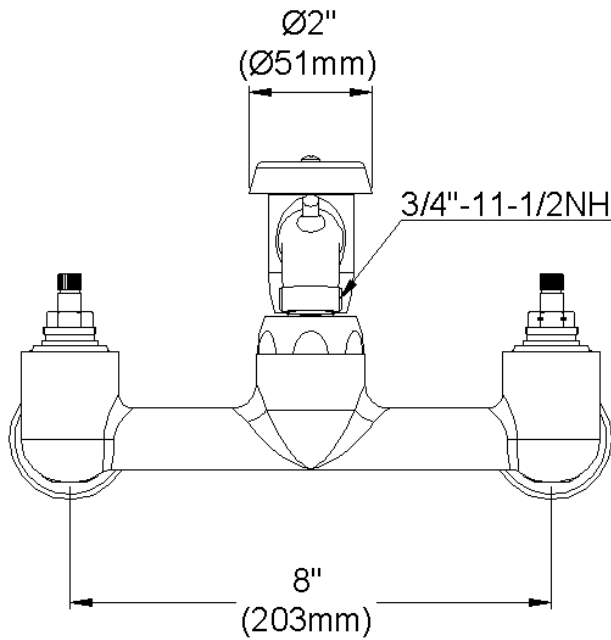

ELKAY[®]

SPECIFICATIONS

Commercial Faucet Model LK940BP03T4H Wall Mount 8" Center Bucket Hook Polished 3"

GENERAL FEATURES

- Quarter turn ceramic disc cartridge
- Solid brass construction
- Chrome finish
- Replacement cartridge A70001 for cold
- Replacement cartridge A70002 for hot
- Includes spout swing restriction pin
- 1/2" NPT Female Inlets

COMPLIES WITH:

- ASME/ANSI A112.18.1
- CSA B125-01
- NSF/ANSI 61
- ADA
- UPC/CUPC
- IAPMO Listed

Wristblade Handle 4 inch, Two Piece

Replacement Handle A55387
Replacement Escutcheon A55390

FRONT VIEW

(shown less handles)